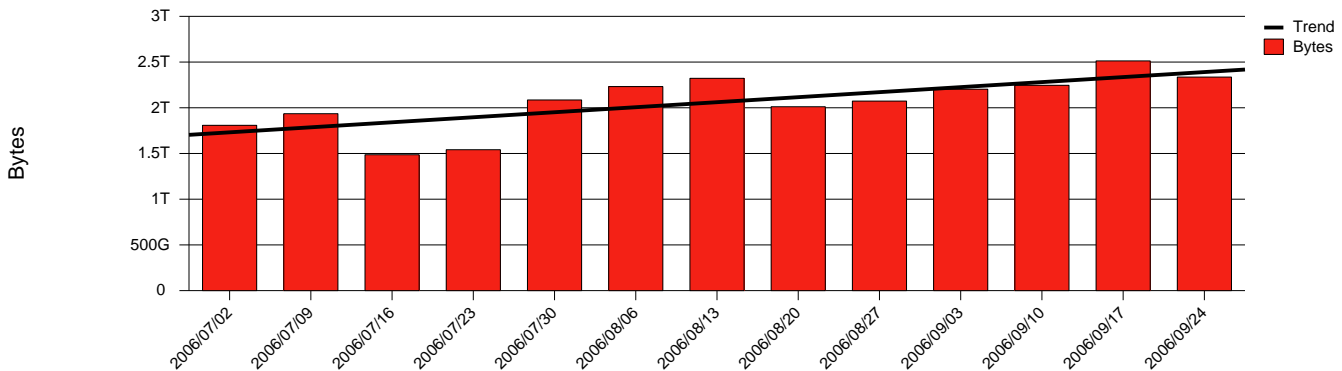

# Monthly Health Report

Report for 2006/09/30, Subject: SUNET-A-GBG-GU

LAN/WAN

Total Network Volume by Month

Total Network Volume by Week

Total Network Volume by Day

Situations to Watch

Rank	Element Name	Variable	Threshold	Monthly Average		Days to (from) Threshold
			Value	Actual	Predicted	
1	gu2-SRP(In)	Errors (% Frames)	5.000	0.000	0.000	Increasing
2	gu2-SRP(In)	Volume (Bandwidth %)	80.000	0.005	0.004	Increasing
3	gu1-SRP(In)	Errors (% Frames)	5.000	0.000	0.000	Increasing
4	gu2-SRP(Out)	Volume (Bandwidth %)	80.000	0.000	0.000	Increasing
5	gu1-SRP(In)	Volume (Bandwidth %)	80.000	0.743	0.679	Decreasing
6	gu1-SRP(Out)	Volume (Bandwidth %)	80.000	0.459	0.561	Decreasing