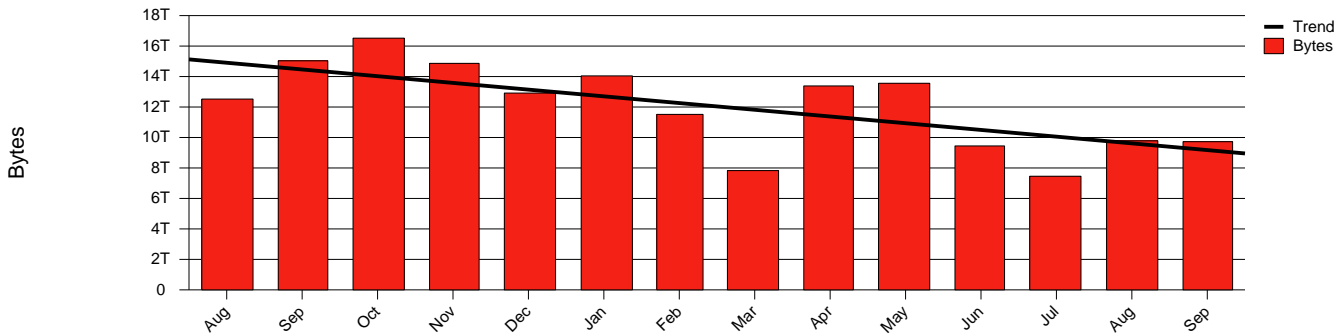

# Monthly Health Report

Report for 2006/09/30, Subject: SUNET-A-GBG-GU

LAN/WAN

Total Network Volume by Month

Total Network Volume by Week

Total Network Volume by Day

Situations to Watch

Rank	Element Name	Variable	Threshold	Monthly Average		Days to (from) Threshold
			Value	Actual	Predicted	
1	gu2-SRP(In)	Errors (% Frames)	5.000	0.000	0.000	Increasing
2	gu2-SRP(In)	Volume (Bandwidth %)	80.000	0.005	0.004	Increasing
3	gu1-SRP(In)	Errors (% Frames)	5.000	0.000	0.000	Increasing
4	gu2-SRP(Out)	Volume (Bandwidth %)	80.000	0.000	0.000	Increasing
5	gu1-SRP(In)	Volume (Bandwidth %)	80.000	0.743	0.679	Decreasing
6	gu1-SRP(Out)	Volume (Bandwidth %)	80.000	0.459	0.561	Decreasing