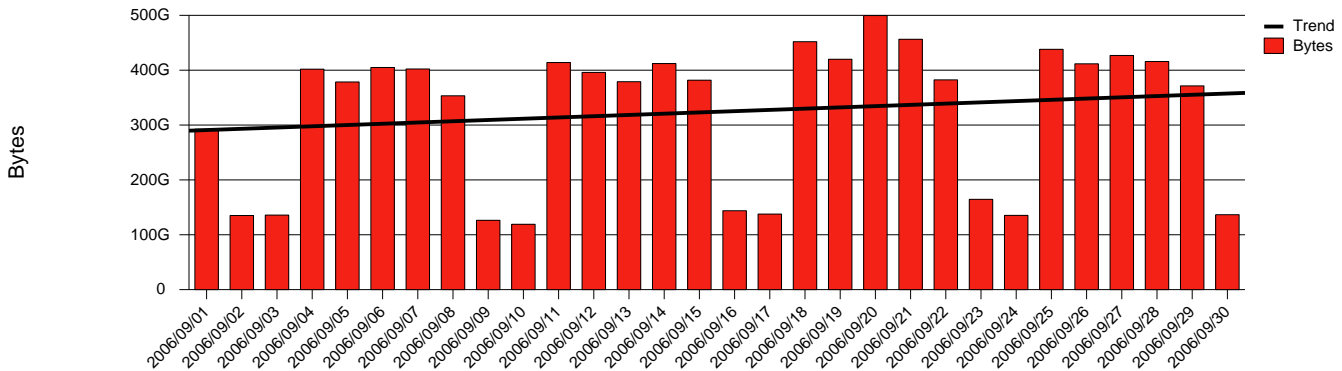

# Monthly Health Report

Report for 2006/09/30, Subject: SUNET-A-GBG-GU

LAN/WAN

Total Network Volume by Month

Total Network Volume by Week

Total Network Volume by Day

Situations to Watch

Rank	Element Name	Variable	Threshold	Monthly Average		Days to (from) Threshold
			Value	Actual	Predicted	
1	gu2-SRP(In)	Errors (% Frames)	5.000	0.000	0.000	Increasing
2	gu2-SRP(In)	Volume (Bandwidth %)	80.000	0.005	0.004	Increasing
3	gu1-SRP(In)	Errors (% Frames)	5.000	0.000	0.000	Increasing
4	gu2-SRP(Out)	Volume (Bandwidth %)	80.000	0.000	0.000	Increasing
5	gu1-SRP(In)	Volume (Bandwidth %)	80.000	0.743	0.679	Decreasing
6	gu1-SRP(Out)	Volume (Bandwidth %)	80.000	0.459	0.561	Decreasing