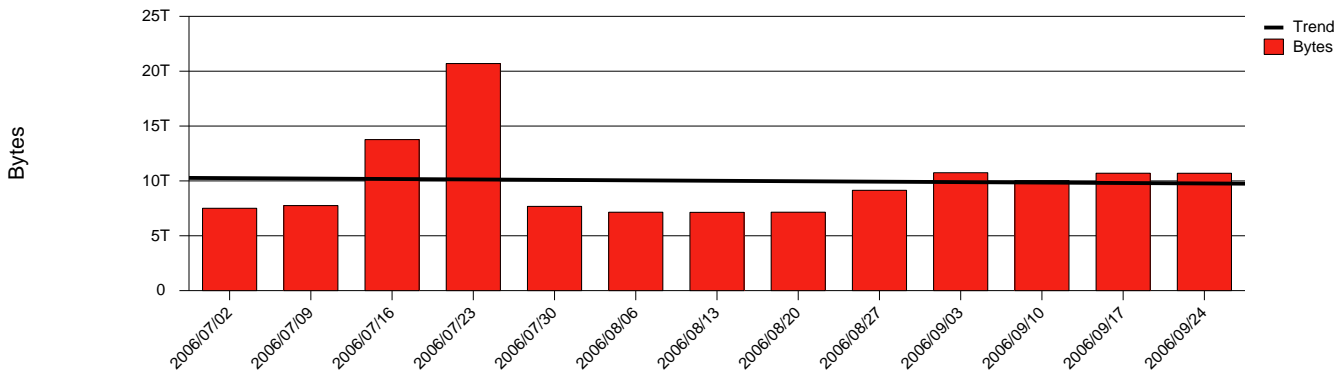

Monthly Health Report

Report for 2006/09/30, Subject: SUNET-A-GBG-CHALMERS

LAN/WAN

Total Network Volume by Month

Total Network Volume by Week

Total Network Volume by Day

Situations to Watch

Rank	Element Name	Variable	Threshold	Monthly Average		Days to (from)
			Value	Actual	Predicted	Threshold
1	chalmers1-SRP(In)	Volume (Bandwidth %)	80.000	1.738	1.202	Increasing
2	chalmers2-SRP(In)	Volume (Bandwidth %)	80.000	0.666	0.813	Increasing
3	chalmers1-SRP(In)	Discards (% Frames)	10.000	0.000	0.000	Increasing
4	chalmers2-SRP(In)	Errors (% Frames)	5.000	0.000	0.000	Increasing
5	chalmers1-SRP(In)	Errors (% Frames)	5.000	0.000	0.000	Increasing
6	chalmers1-SRP(Out)	Volume (Bandwidth %)	80.000	1.480	1.516	Decreasing
7	chalmers2-SRP(Out)	Volume (Bandwidth %)	80.000	1.677	1.637	Decreasing