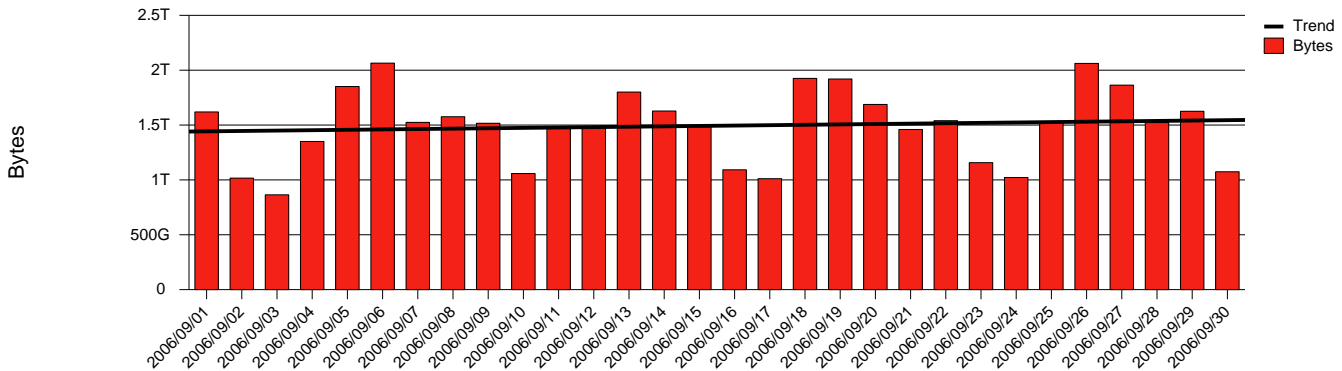

Monthly Health Report

Report for 2006/09/30, Subject: SUNET-A-GBG-CHALMERS

LAN/WAN

Total Network Volume by Month

Total Network Volume by Week

Total Network Volume by Day

Situations to Watch

Rank	Element Name	Variable	Threshold	Monthly Average		Days to (from)
			Value	Actual	Predicted	Threshold
1	chalmers1-SRP(In)	Volume (Bandwidth %)	80.000	1.738	1.202	Increasing
2	chalmers2-SRP(In)	Volume (Bandwidth %)	80.000	0.666	0.813	Increasing
3	chalmers1-SRP(In)	Discards (% Frames)	10.000	0.000	0.000	Increasing
4	chalmers2-SRP(In)	Errors (% Frames)	5.000	0.000	0.000	Increasing
5	chalmers1-SRP(In)	Errors (% Frames)	5.000	0.000	0.000	Increasing
6	chalmers1-SRP(Out)	Volume (Bandwidth %)	80.000	1.480	1.516	Decreasing
7	chalmers2-SRP(Out)	Volume (Bandwidth %)	80.000	1.677	1.637	Decreasing