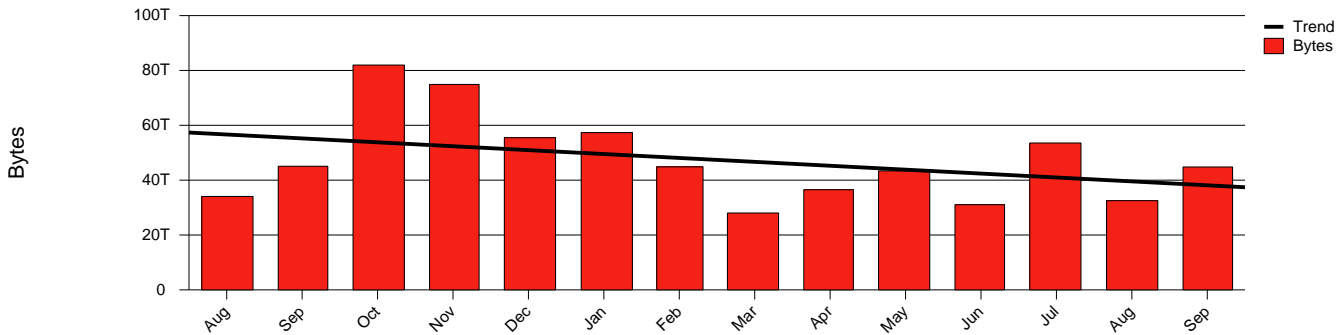

Monthly Health Report

Report for 2006/09/30, Subject: SUNET-A-GBG-CHALMERS

LAN/WAN

Total Network Volume by Month

Total Network Volume by Week

Total Network Volume by Day

Situations to Watch

Rank	Element Name	Variable	Threshold	Monthly Average		Days to (from)
			Value	Actual	Predicted	Threshold
1	chalmers1-SRP(In)	Volume (Bandwidth %)	80.000	1.738	1.202	Increasing
2	chalmers2-SRP(In)	Volume (Bandwidth %)	80.000	0.666	0.813	Increasing
3	chalmers1-SRP(In)	Discards (% Frames)	10.000	0.000	0.000	Increasing
4	chalmers2-SRP(In)	Errors (% Frames)	5.000	0.000	0.000	Increasing
5	chalmers1-SRP(In)	Errors (% Frames)	5.000	0.000	0.000	Increasing
6	chalmers1-SRP(Out)	Volume (Bandwidth %)	80.000	1.480	1.516	Decreasing
7	chalmers2-SRP(Out)	Volume (Bandwidth %)	80.000	1.677	1.637	Decreasing