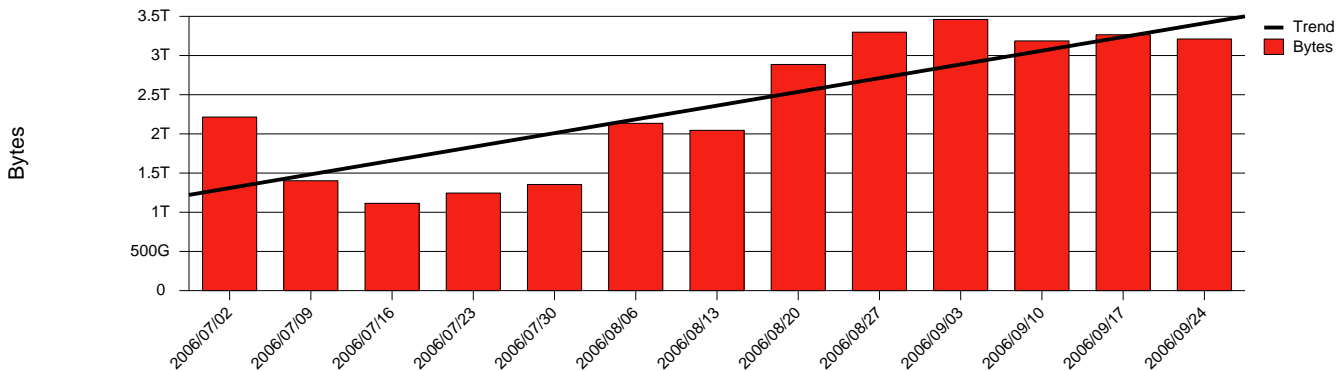

# Monthly Health Report

Report for 2006/09/30, Subject: SUNET-A-GAVLE-HIG

LAN/WAN

Total Network Volume by Month

Total Network Volume by Week

Total Network Volume by Day

Situations to Watch

Rank	Element Name	Variable	Threshold	Monthly Average		Days to (from) Threshold
			Value	Actual	Predicted	
1	hig2-SRP(In)	Errors (% Frames)	5.000	0.000	0.000	Increasing
2	hig1-SRP(In)	Errors (% Frames)	5.000	0.000	0.000	Increasing
3	hig2-SRP(In)	Volume (Bandwidth %)	80.000	0.181	0.000	Decreasing
4	hig2-SRP(Out)	Volume (Bandwidth %)	80.000	0.109	0.000	Decreasing
5	hig1-SRP(In)	Volume (Bandwidth %)	80.000	0.416	0.198	Decreasing
6	hig1-SRP(Out)	Volume (Bandwidth %)	80.000	1.030	0.441	Decreasing
7	hig1-SRP(Out)	Discards (% Frames)	10.000	0.000	0.000	Decreasing