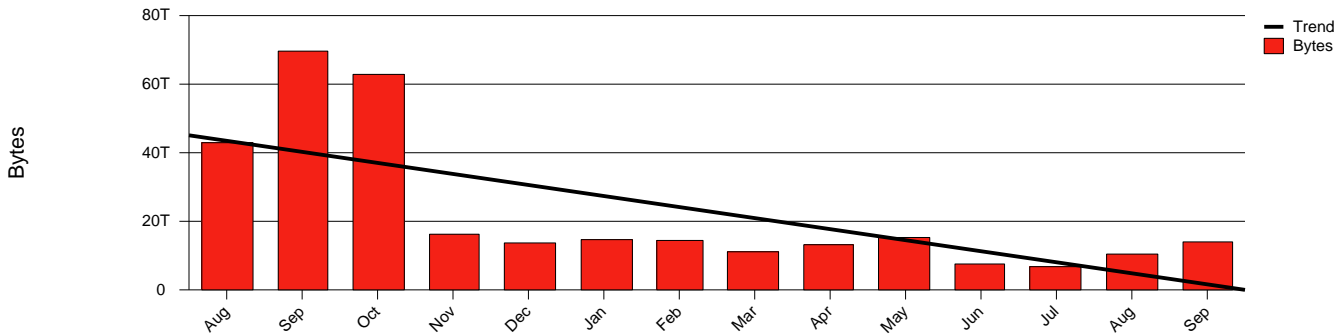

# Monthly Health Report

Report for 2006/09/30, Subject: SUNET-A-GAVLE-HIG

LAN/WAN

Total Network Volume by Month

Total Network Volume by Week

Total Network Volume by Day

Situations to Watch

Rank	Element Name	Variable	Threshold	Monthly Average		Days to (from) Threshold
			Value	Actual	Predicted	
1	hig2-SRP(In)	Errors (% Frames)	5.000	0.000	0.000	Increasing
2	hig1-SRP(In)	Errors (% Frames)	5.000	0.000	0.000	Increasing
3	hig2-SRP(In)	Volume (Bandwidth %)	80.000	0.181	0.000	Decreasing
4	hig2-SRP(Out)	Volume (Bandwidth %)	80.000	0.109	0.000	Decreasing
5	hig1-SRP(In)	Volume (Bandwidth %)	80.000	0.416	0.198	Decreasing
6	hig1-SRP(Out)	Volume (Bandwidth %)	80.000	1.030	0.441	Decreasing
7	hig1-SRP(Out)	Discards (% Frames)	10.000	0.000	0.000	Decreasing