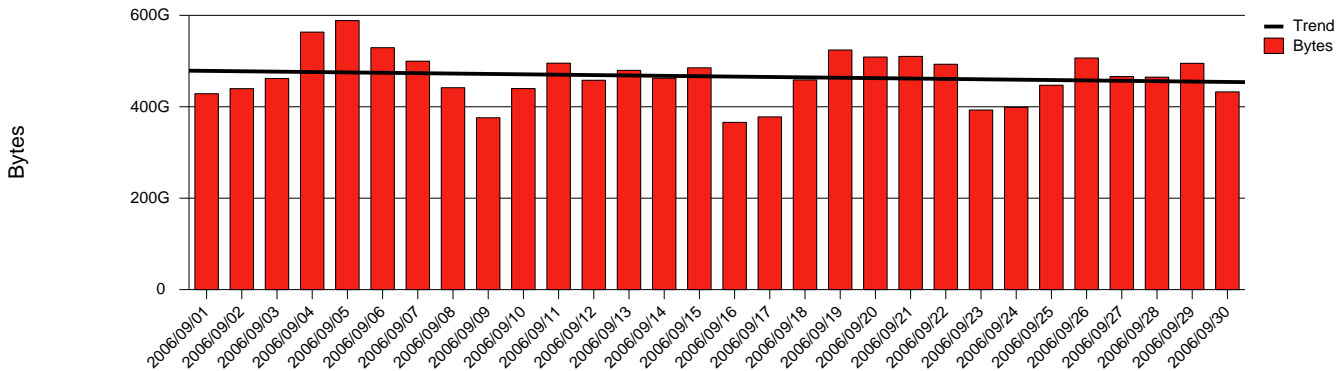

# Monthly Health Report

Report for 2006/09/30, Subject: SUNET-A-GAVLE-HIG

LAN/WAN

Total Network Volume by Month

Total Network Volume by Week

Total Network Volume by Day

Situations to Watch

Rank	Element Name	Variable	Threshold	Monthly Average		Days to (from) Threshold
			Value	Actual	Predicted	
1	hig2-SRP(In)	Errors (% Frames)	5.000	0.000	0.000	Increasing
2	hig1-SRP(In)	Errors (% Frames)	5.000	0.000	0.000	Increasing
3	hig2-SRP(In)	Volume (Bandwidth %)	80.000	0.181	0.000	Decreasing
4	hig2-SRP(Out)	Volume (Bandwidth %)	80.000	0.109	0.000	Decreasing
5	hig1-SRP(In)	Volume (Bandwidth %)	80.000	0.416	0.198	Decreasing
6	hig1-SRP(Out)	Volume (Bandwidth %)	80.000	1.030	0.441	Decreasing
7	hig1-SRP(Out)	Discards (% Frames)	10.000	0.000	0.000	Decreasing