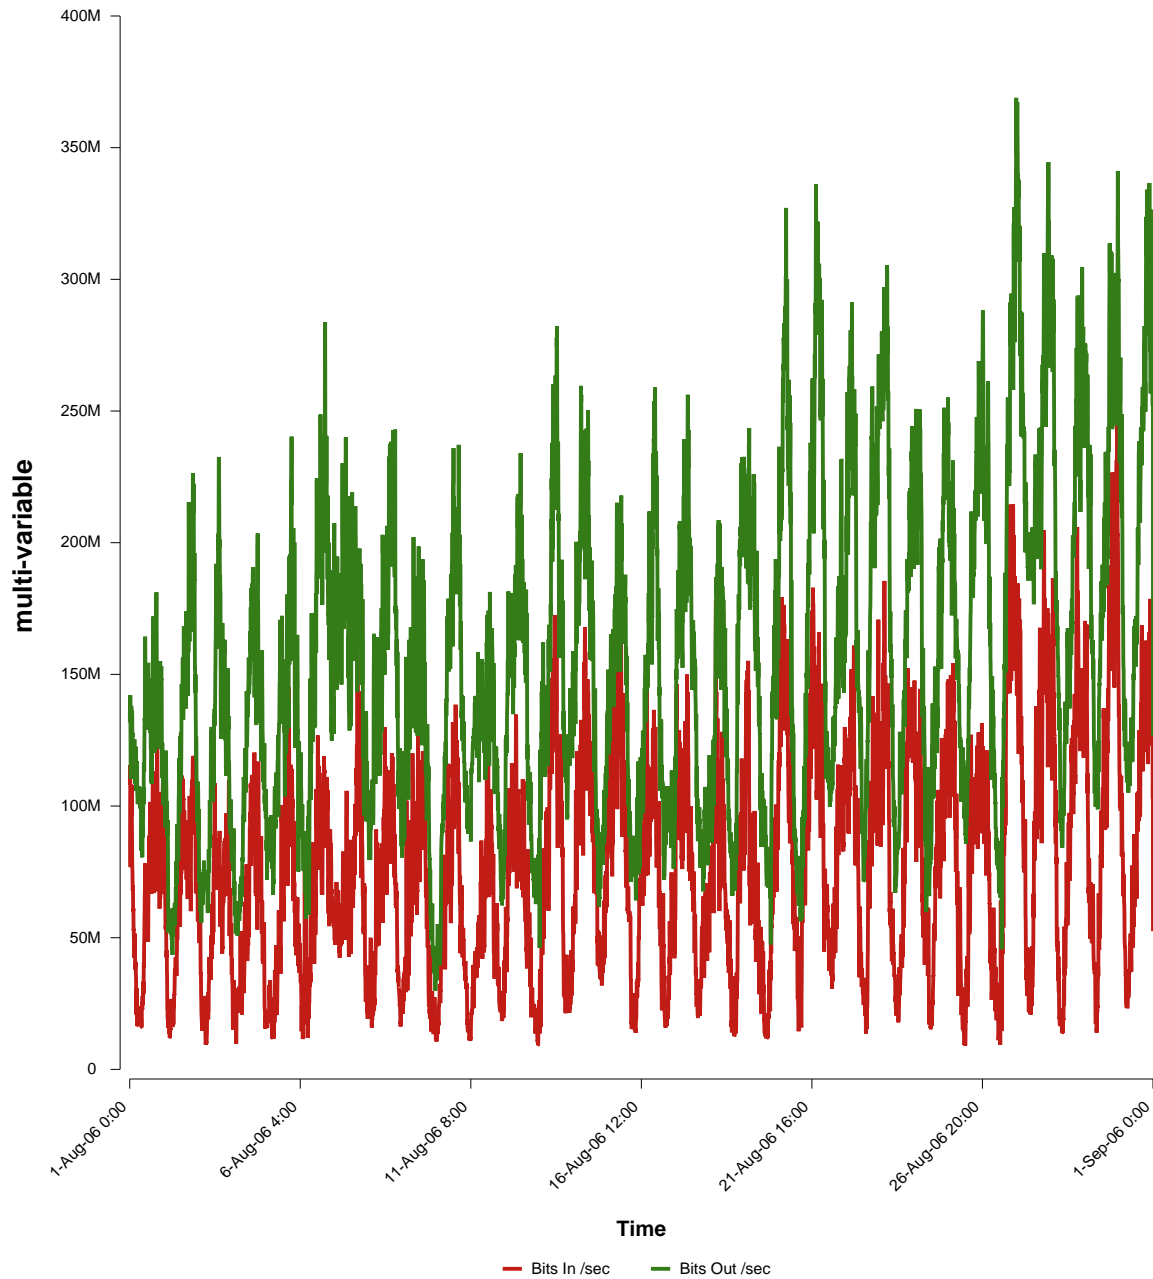

# eHealth Trend Report

Divide by Time

## SUNET-A-VASTERAS-MDH

Auto Range: Last Month  
From: 2006/08/01 00:00  
To: 2006/08/31 23:59

Created: 2006/09/02 07:21:33