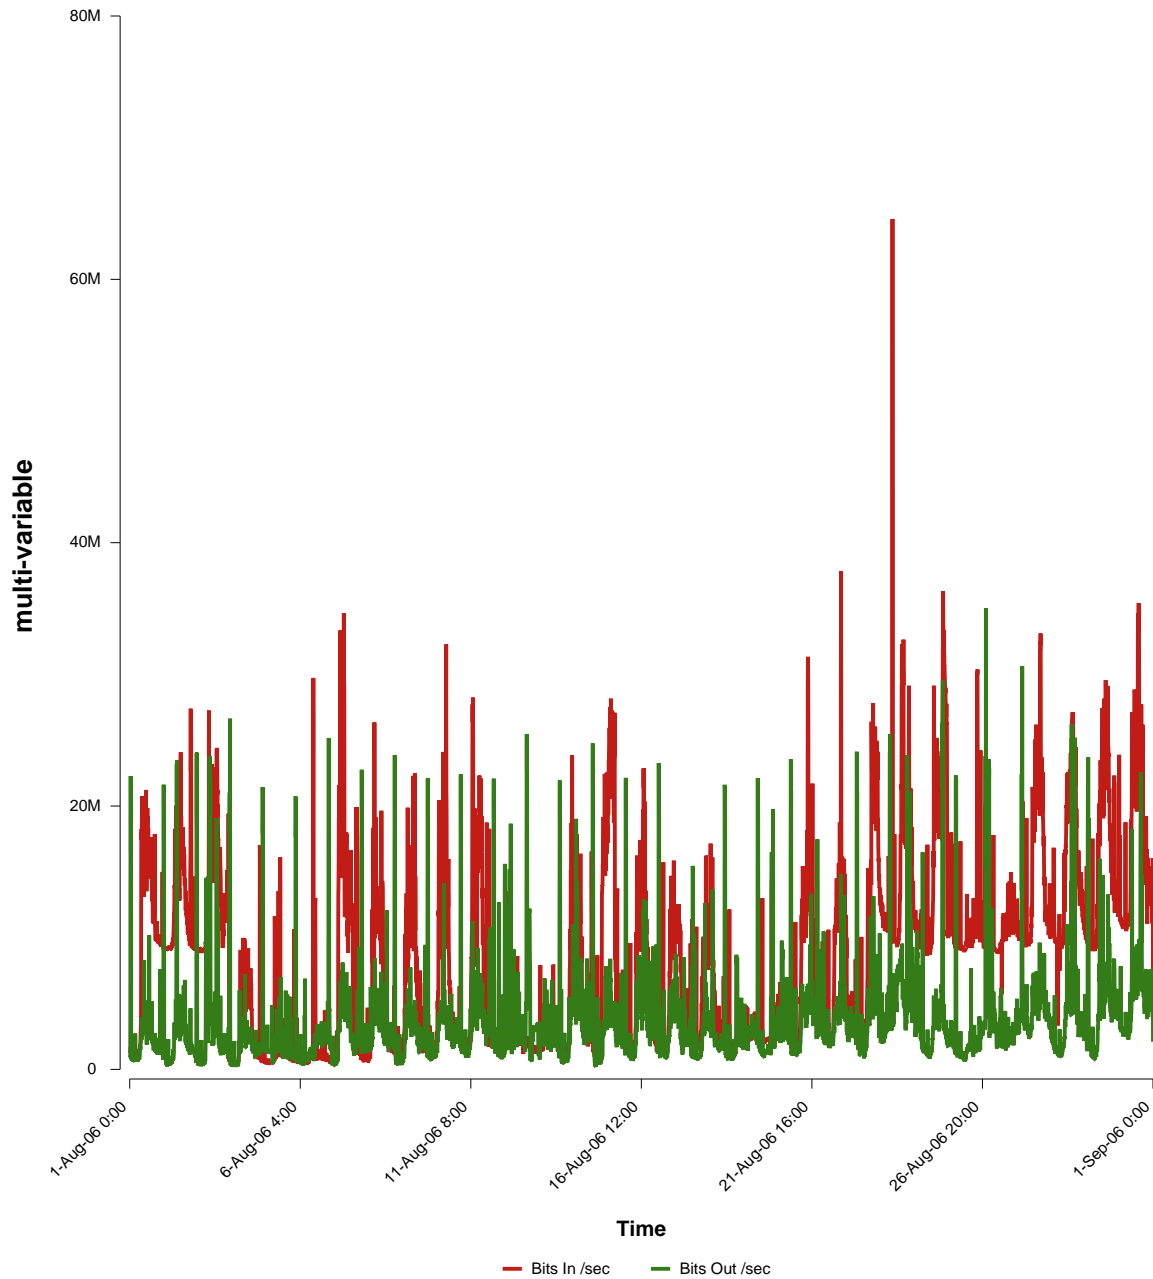

eHealth Trend Report

Divide by Time

SUNET-A-UPPSALA-SLU

Auto Range: Last Month
From: 2006/08/01 00:00
To: 2006/08/31 23:59

Created: 2006/09/02 07:00:59