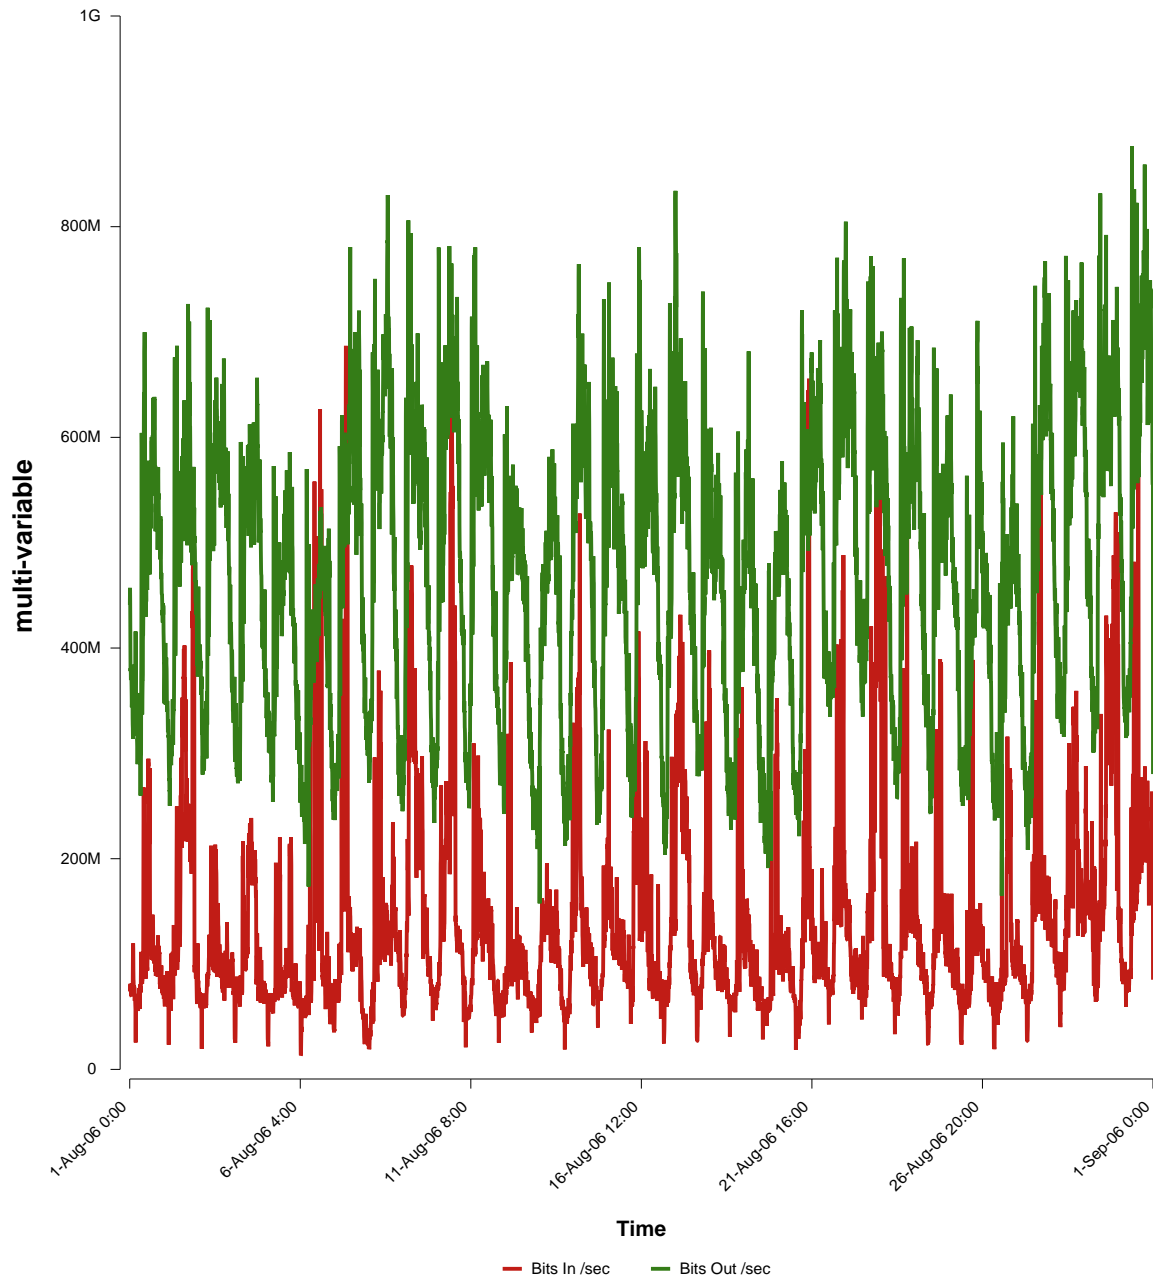

eHealth Trend Report

Divide by Time

SUNET-A-UMEA-UMU

Auto Range: Last Month
From: 2006/08/01 00:00
To: 2006/08/31 23:59

Created: 2006/09/02 06:51:00