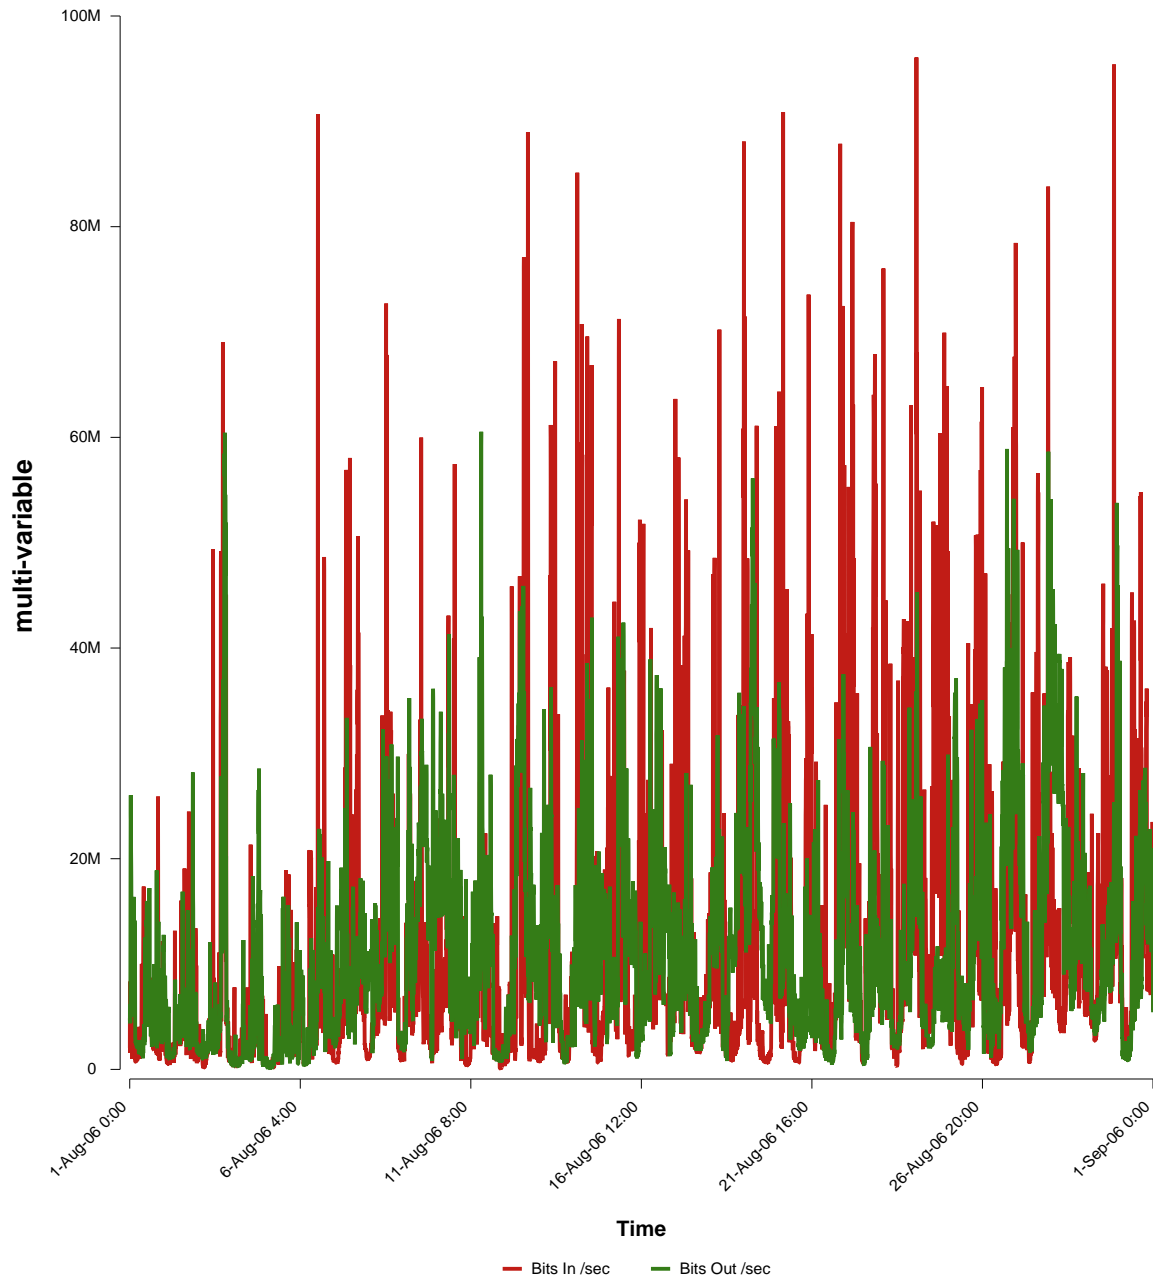

# eHealth Trend Report

Divide by Time

## SUNET-A-TROLLHATTAN-HTU

Auto Range: Last Month  
From: 2006/08/01 00:00  
To: 2006/08/31 23:59

Created: 2006/09/02 06:40:57