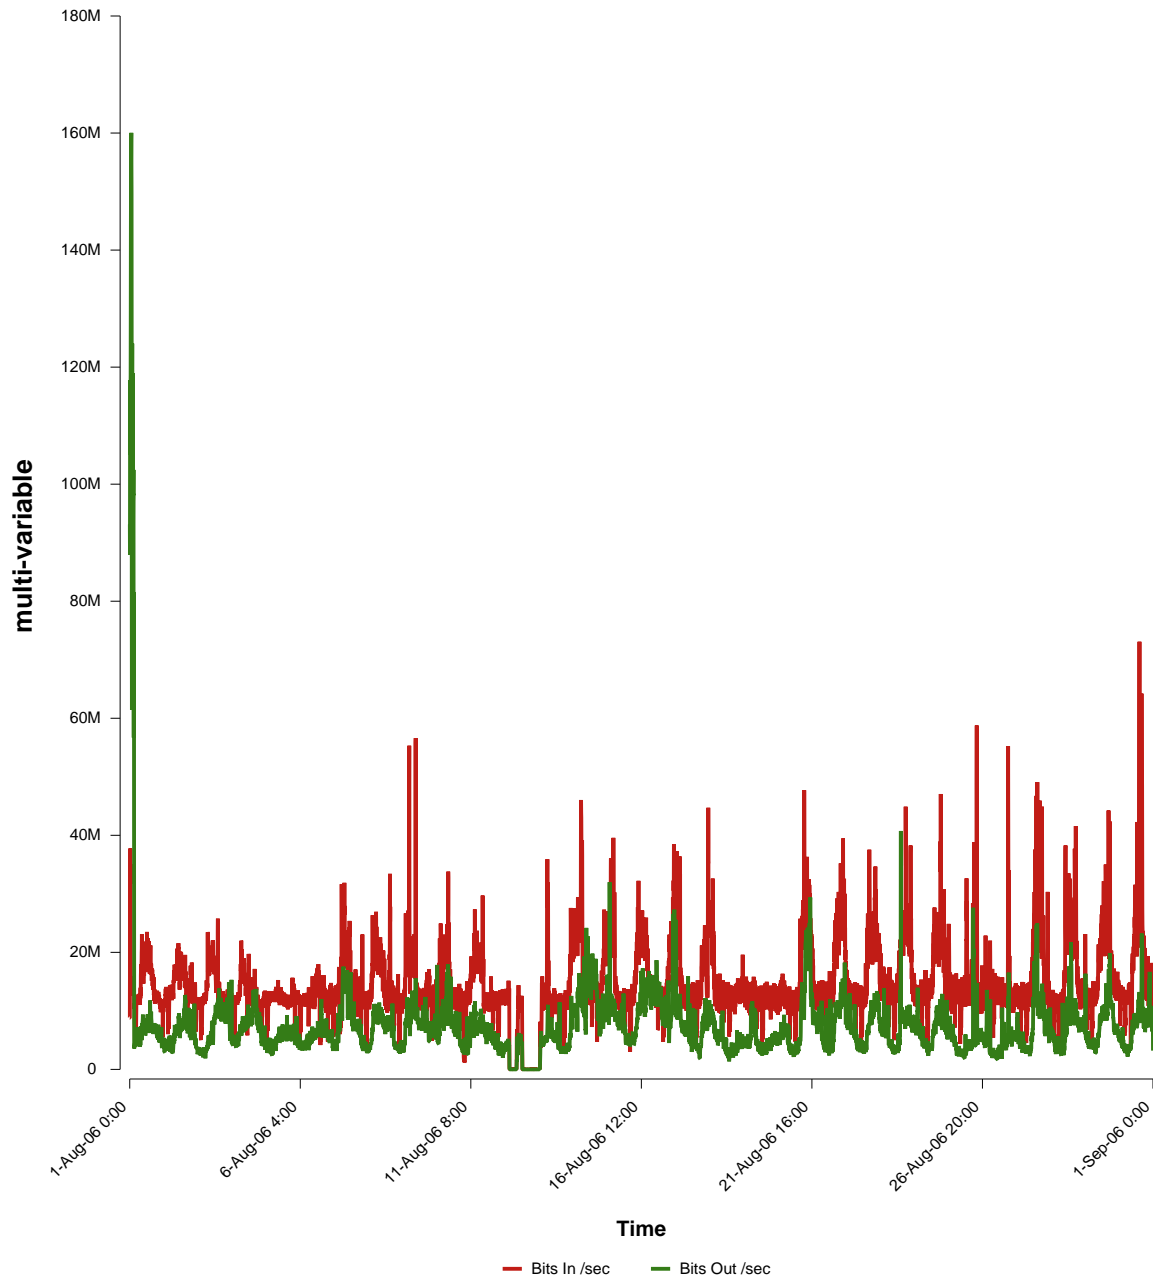

eHealth Trend Report

Divide by Time

SUNET-A-SUNDSVALL-MH

Auto Range: Last Month
From: 2006/08/01 00:00
To: 2006/08/31 23:59

Created: 2006/09/02 06:30:58