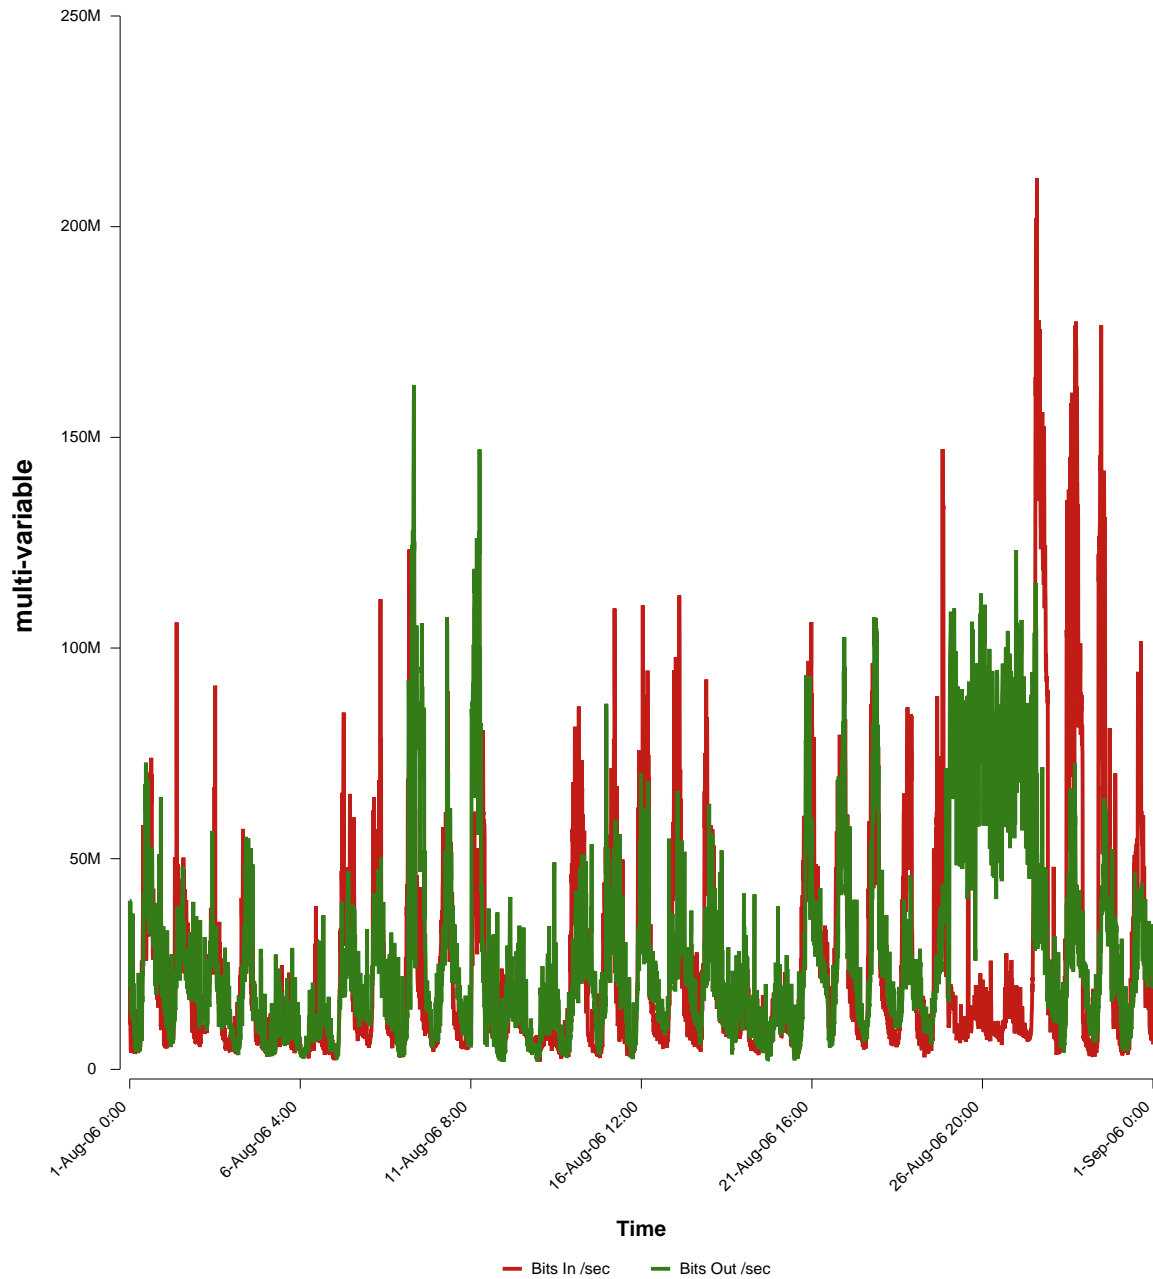

eHealth Trend Report

Divide by Time

SUNET-A-STHLM-SU

Auto Range: Last Month
From: 2006/08/01 00:00
To: 2006/08/31 23:59

Created: 2006/09/02 06:21:31