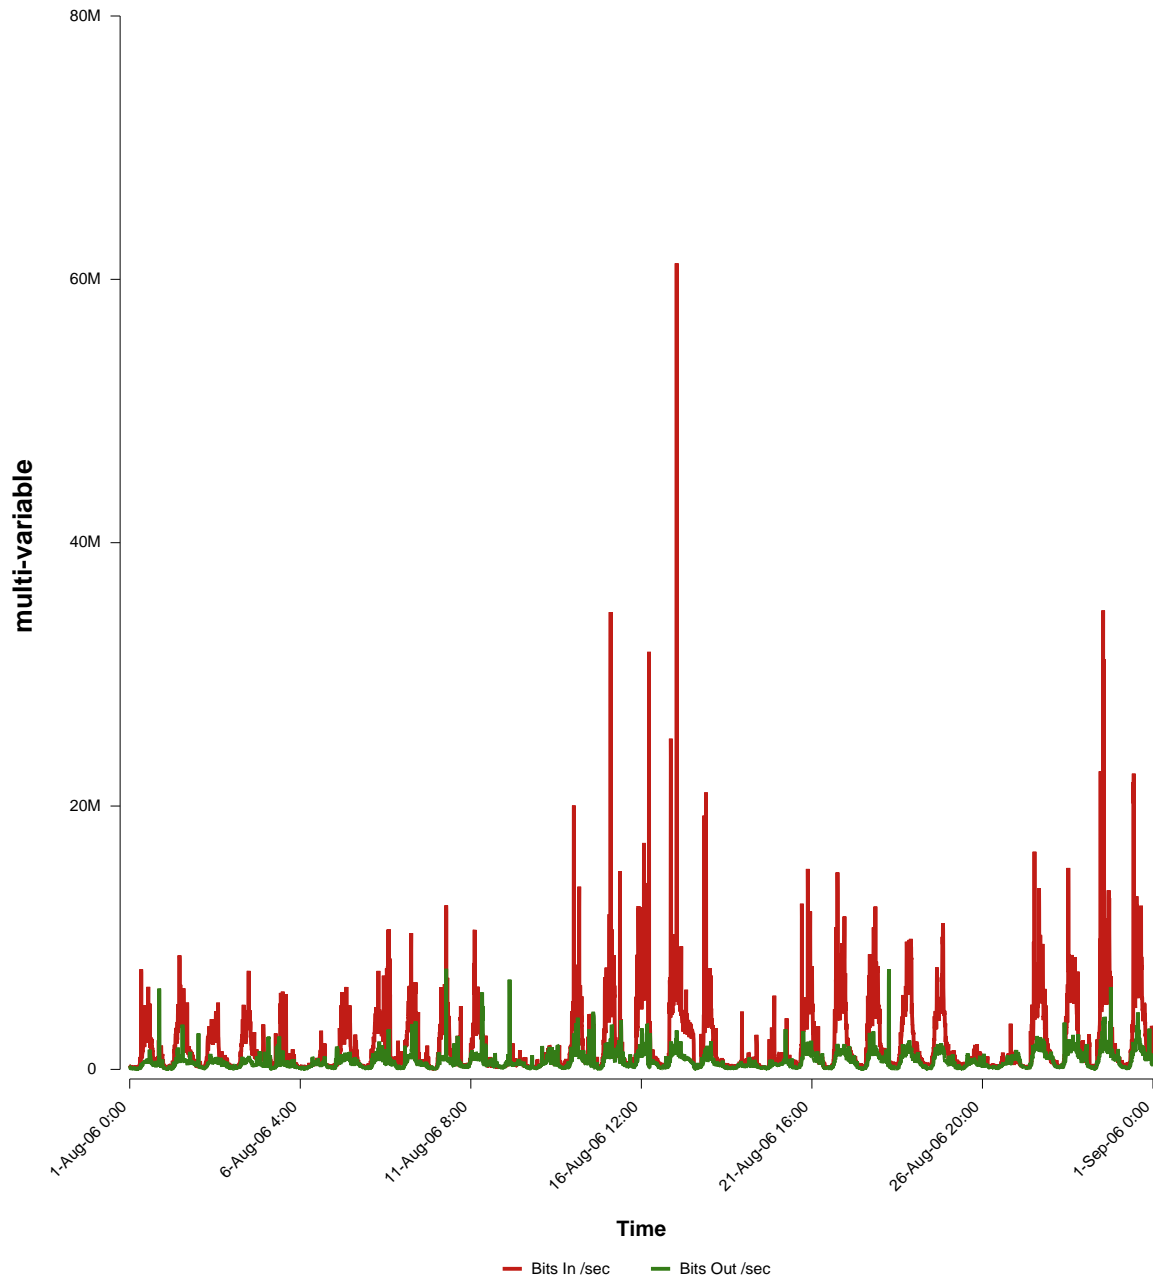

eHealth Trend Report

Divide by Time

SUNET-A-STHLM-SH

Auto Range: Last Month
From: 2006/08/01 00:00
To: 2006/08/31 23:59

Created: 2006/09/02 06:10:56