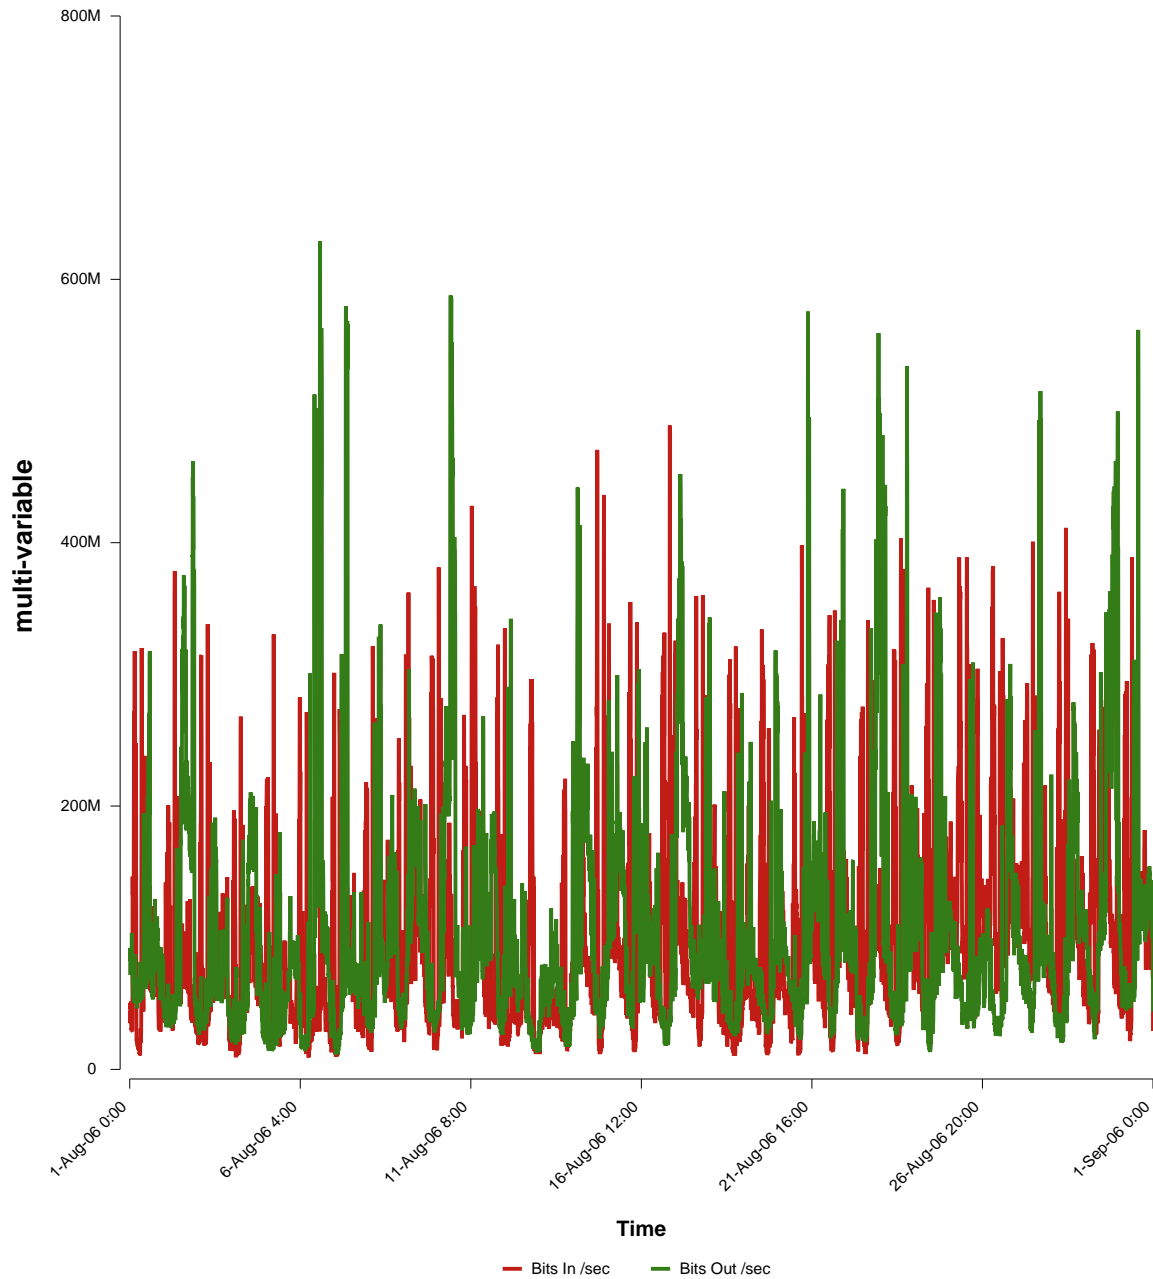

eHealth Trend Report

Divide by Time

SUNET-A-STHLM-KTH

Auto Range: Last Month
From: 2006/08/01 00:00
To: 2006/08/31 23:59

Created: 2006/09/02 05:50:59