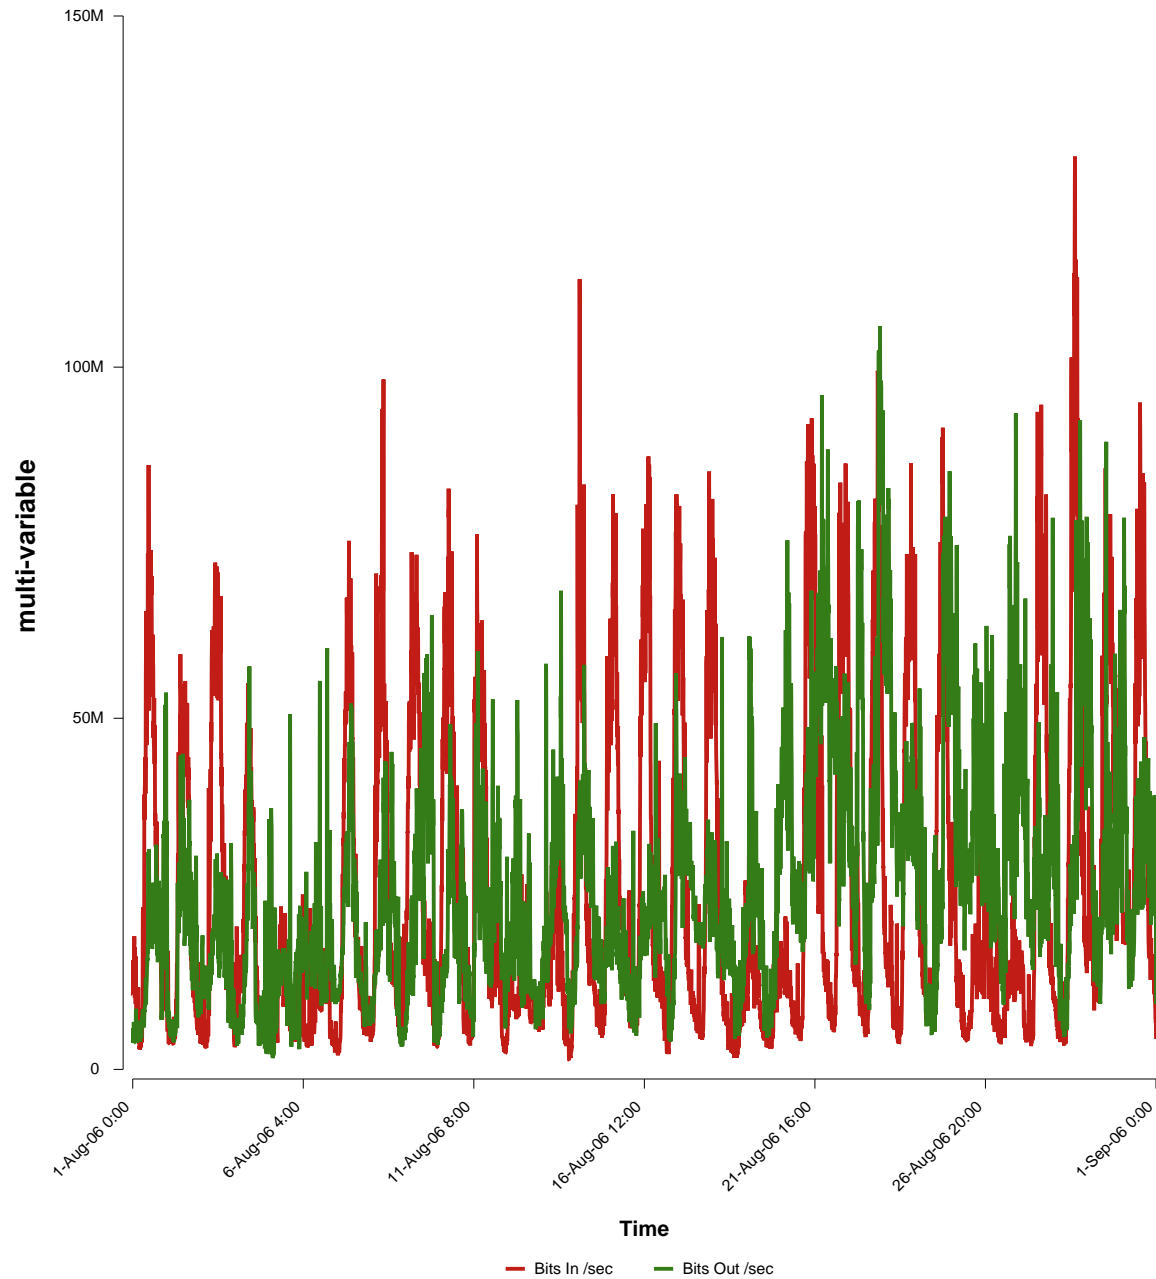

eHealth Trend Report

Divide by Time

SUNET-A-STHLM-KI

Auto Range: Last Month
From: 2006/08/01 00:00
To: 2006/08/31 23:59

Created: 2006/09/02 05:40:58