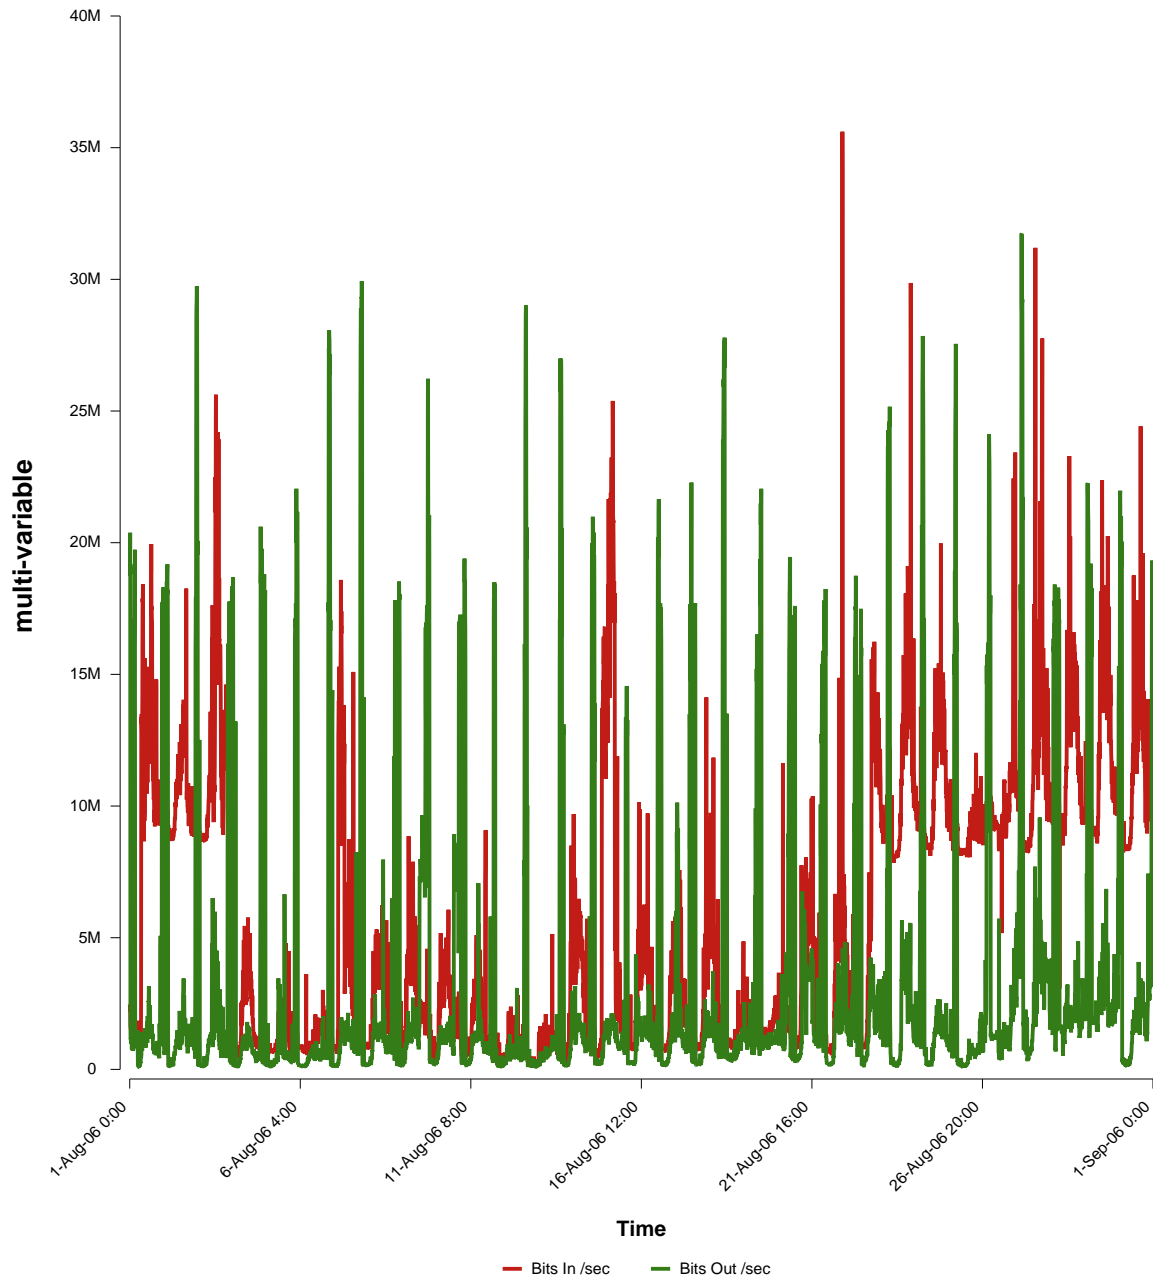

# eHealth Trend Report

Divide by Time

## SUNET-A-STHLM-HHS

Auto Range: Last Month  
From: 2006/08/01 00:00  
To: 2006/08/31 23:59

Created: 2006/09/02 05:30:58