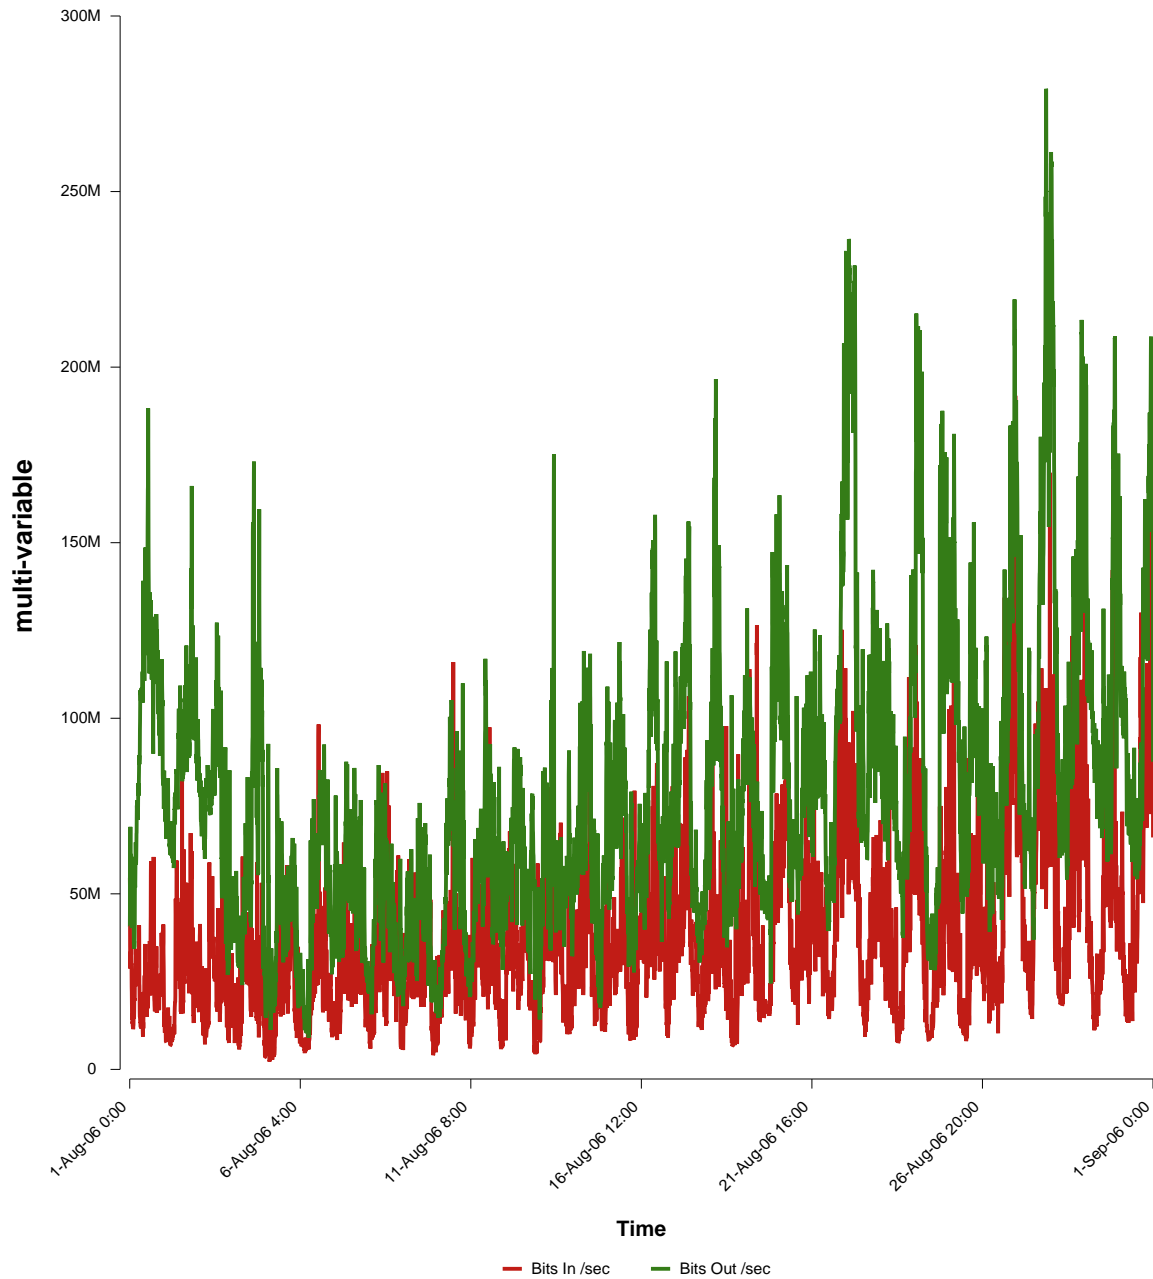

eHealth Trend Report

Divide by Time

SUNET-A-SKOVDE-HIS

Auto Range: Last Month
From: 2006/08/01 00:00
To: 2006/08/31 23:59

Created: 2006/09/02 05:21:36