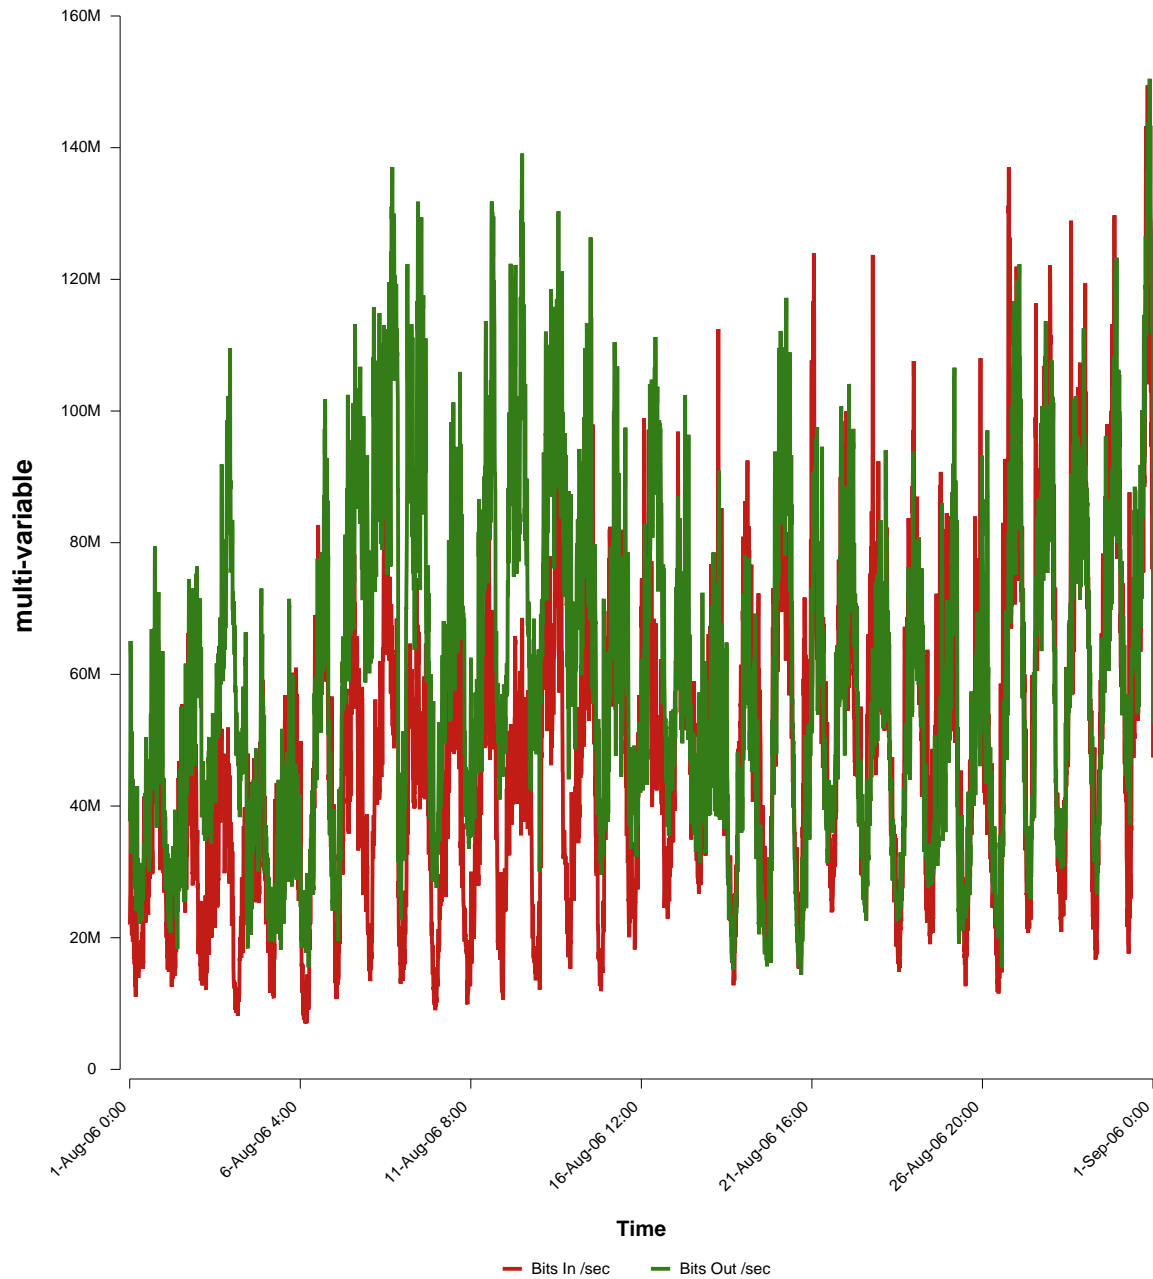

eHealth Trend Report

Divide by Time

SUNET-A-RONNEBY-BTH

Auto Range: Last Month
From: 2006/08/01 00:00
To: 2006/08/31 23:59

Created: 2006/09/02 05:10:59