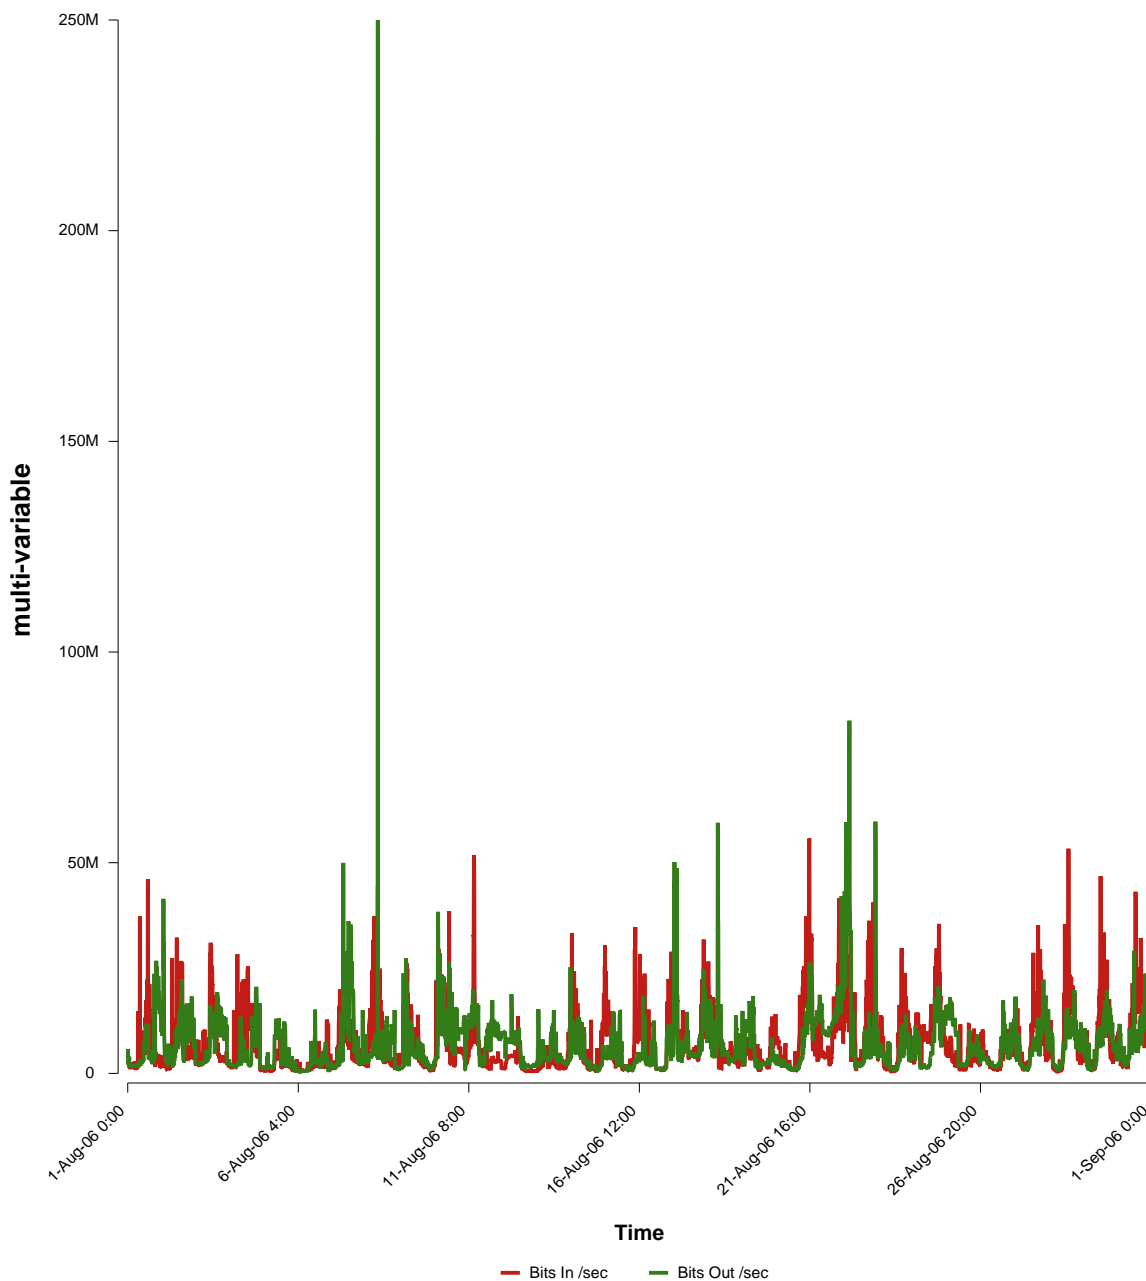

eHealth Trend Report

Divide by Time

SUNET-A-OREBRO-ORU

Auto Range: Last Month
From: 2006/08/01 00:00
To: 2006/08/31 23:59

Created: 2006/09/02 05:00:59