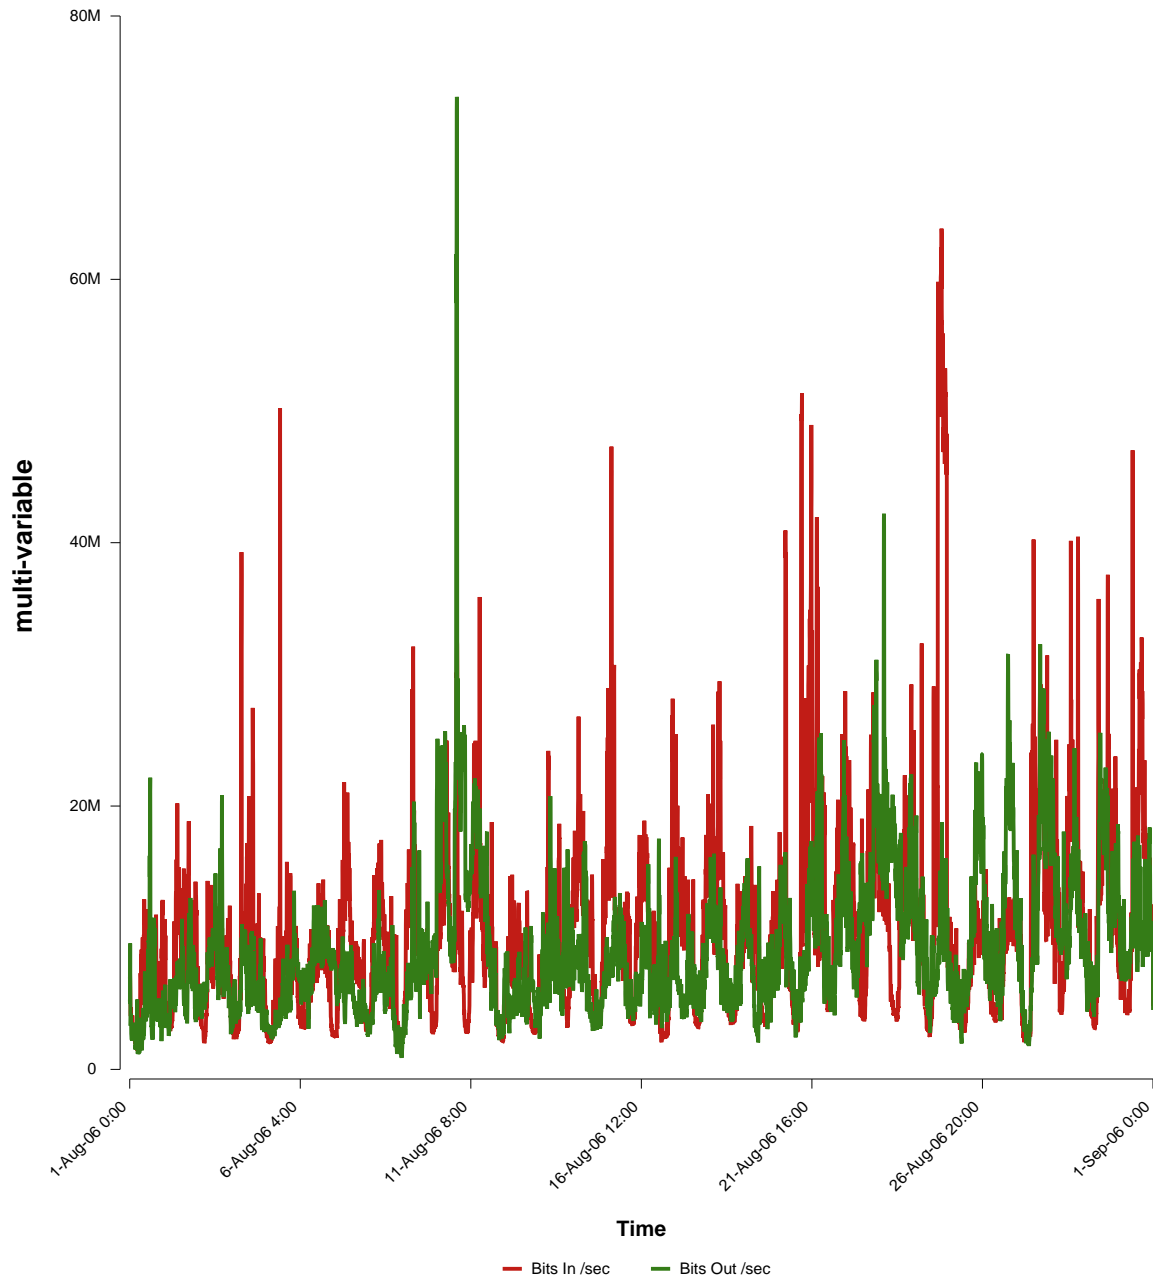

eHealth Trend Report

Divide by Time

SUNET-A-MALMO-MAH

Auto Range: Last Month
From: 2006/08/01 00:00
To: 2006/08/31 23:59

Created: 2006/09/02 04:50:58