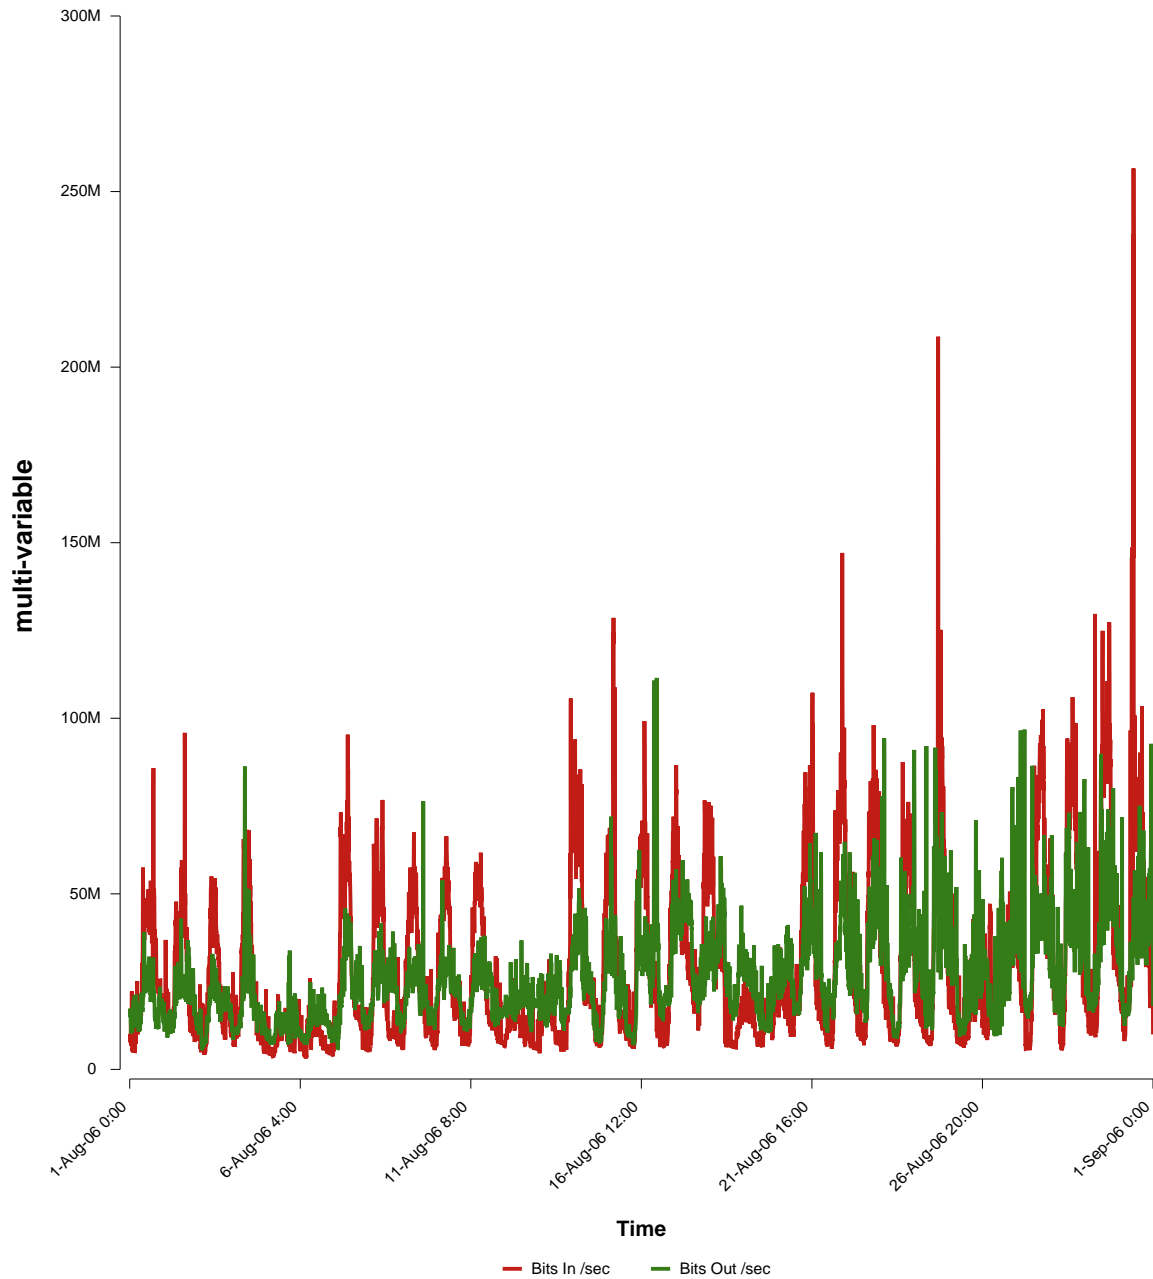

# eHealth Trend Report

Divide by Time

## SUNET-A-LUND-LU

Auto Range: Last Month  
From: 2006/08/01 00:00  
To: 2006/08/31 23:59

Created: 2006/09/02 04:50:59