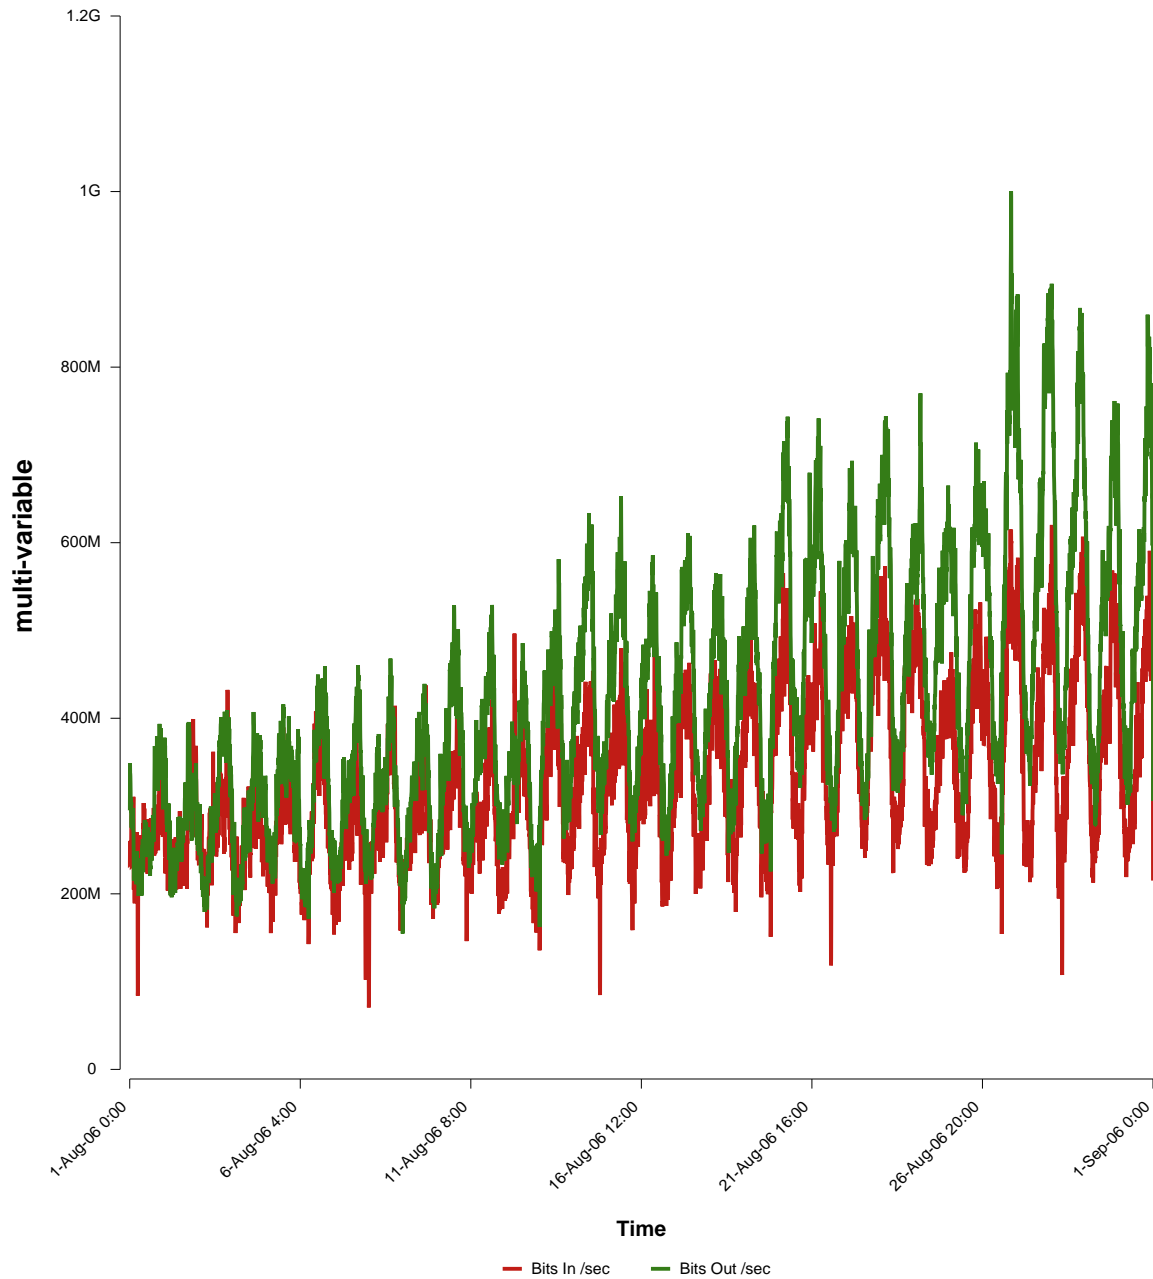

eHealth Trend Report

Divide by Time

SUNET-A-LULEA-LTU

Auto Range: Last Month
From: 2006/08/01 00:00
To: 2006/08/31 23:59

Created: 2006/09/02 04:46:00