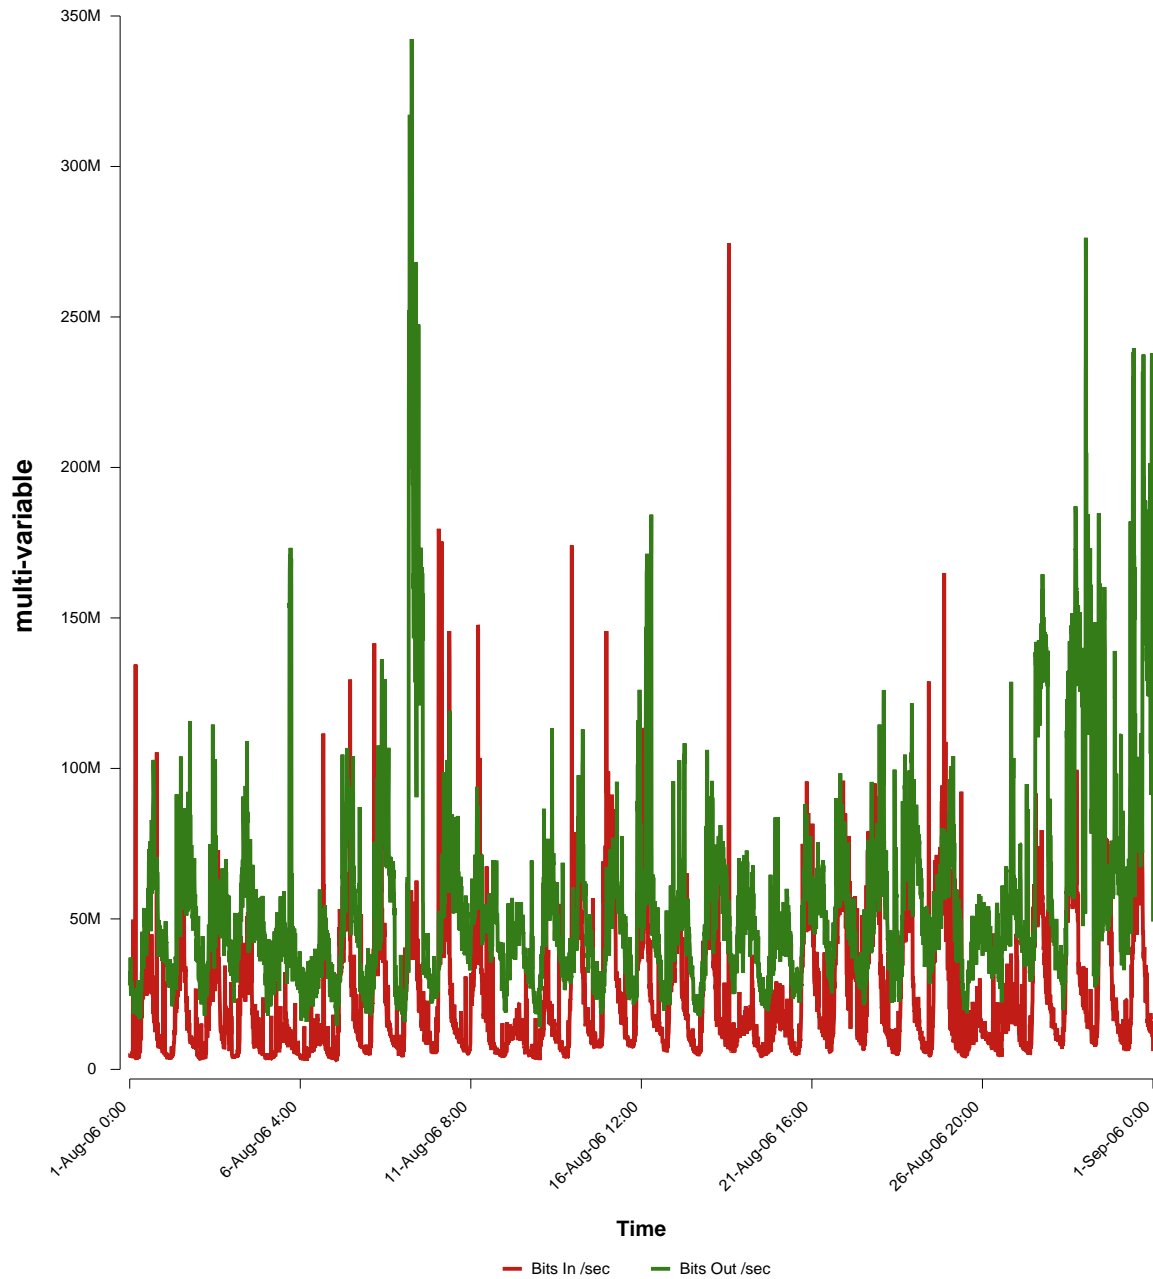

eHealth Trend Report

Divide by Time

SUNET-A-LINKOPING-LIU

Auto Range: Last Month
From: 2006/08/01 00:00
To: 2006/08/31 23:59

Created: 2006/09/02 04:31:00