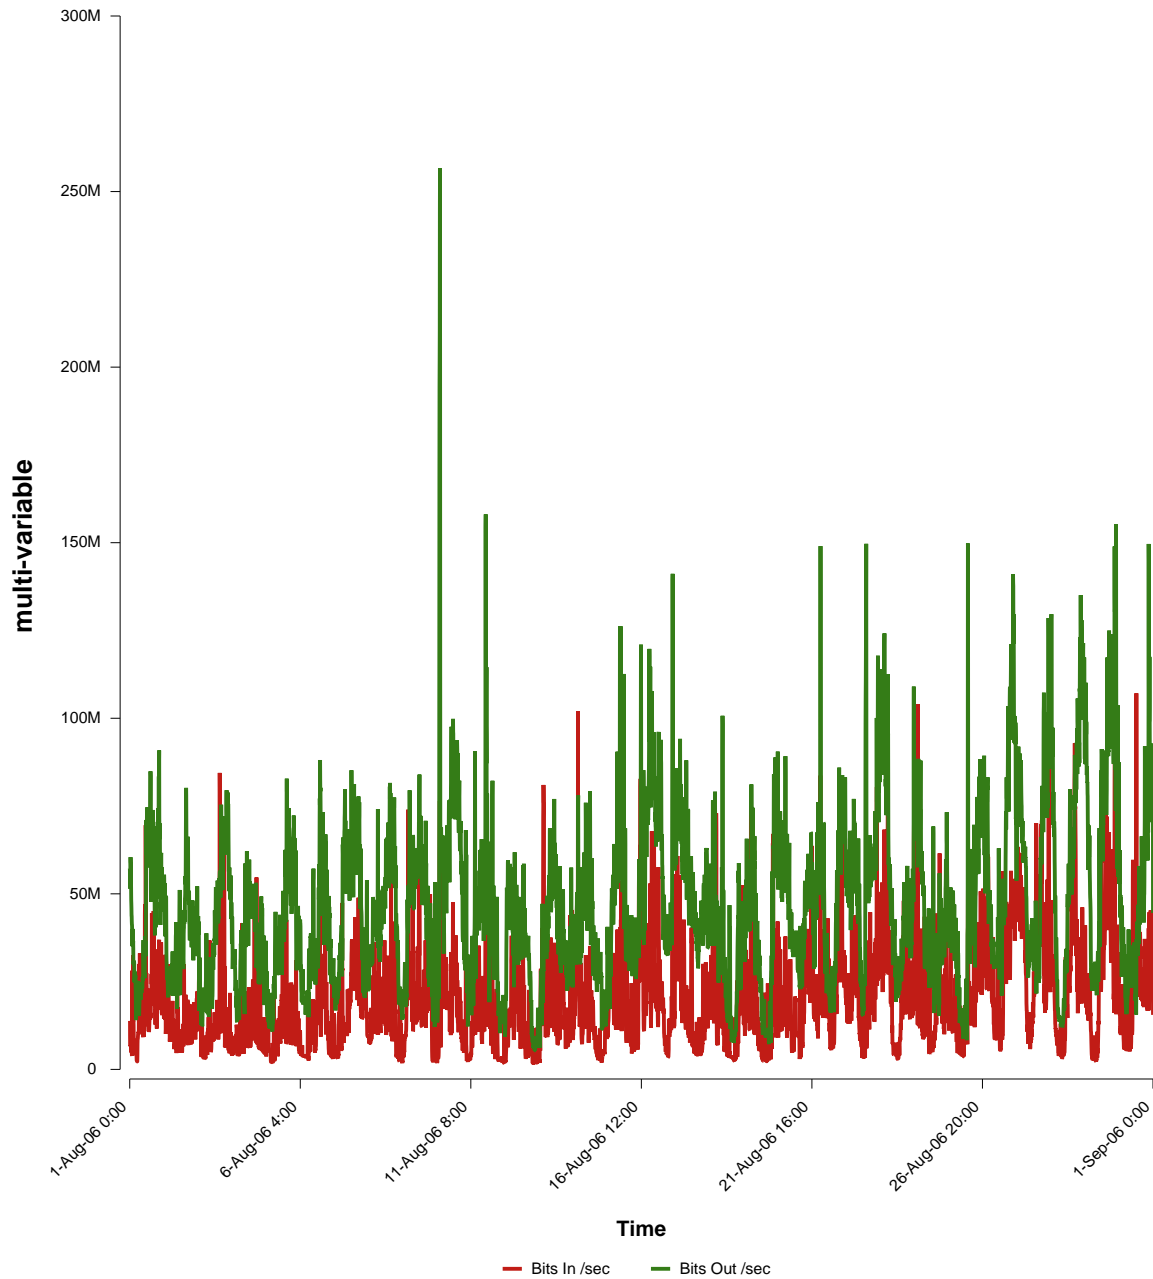

eHealth Trend Report

Divide by Time

SUNET-A-KRISTIANSTAD-HKR

Auto Range: Last Month
From: 2006/08/01 00:00
To: 2006/08/31 23:59

Created: 2006/09/02 04:21:40