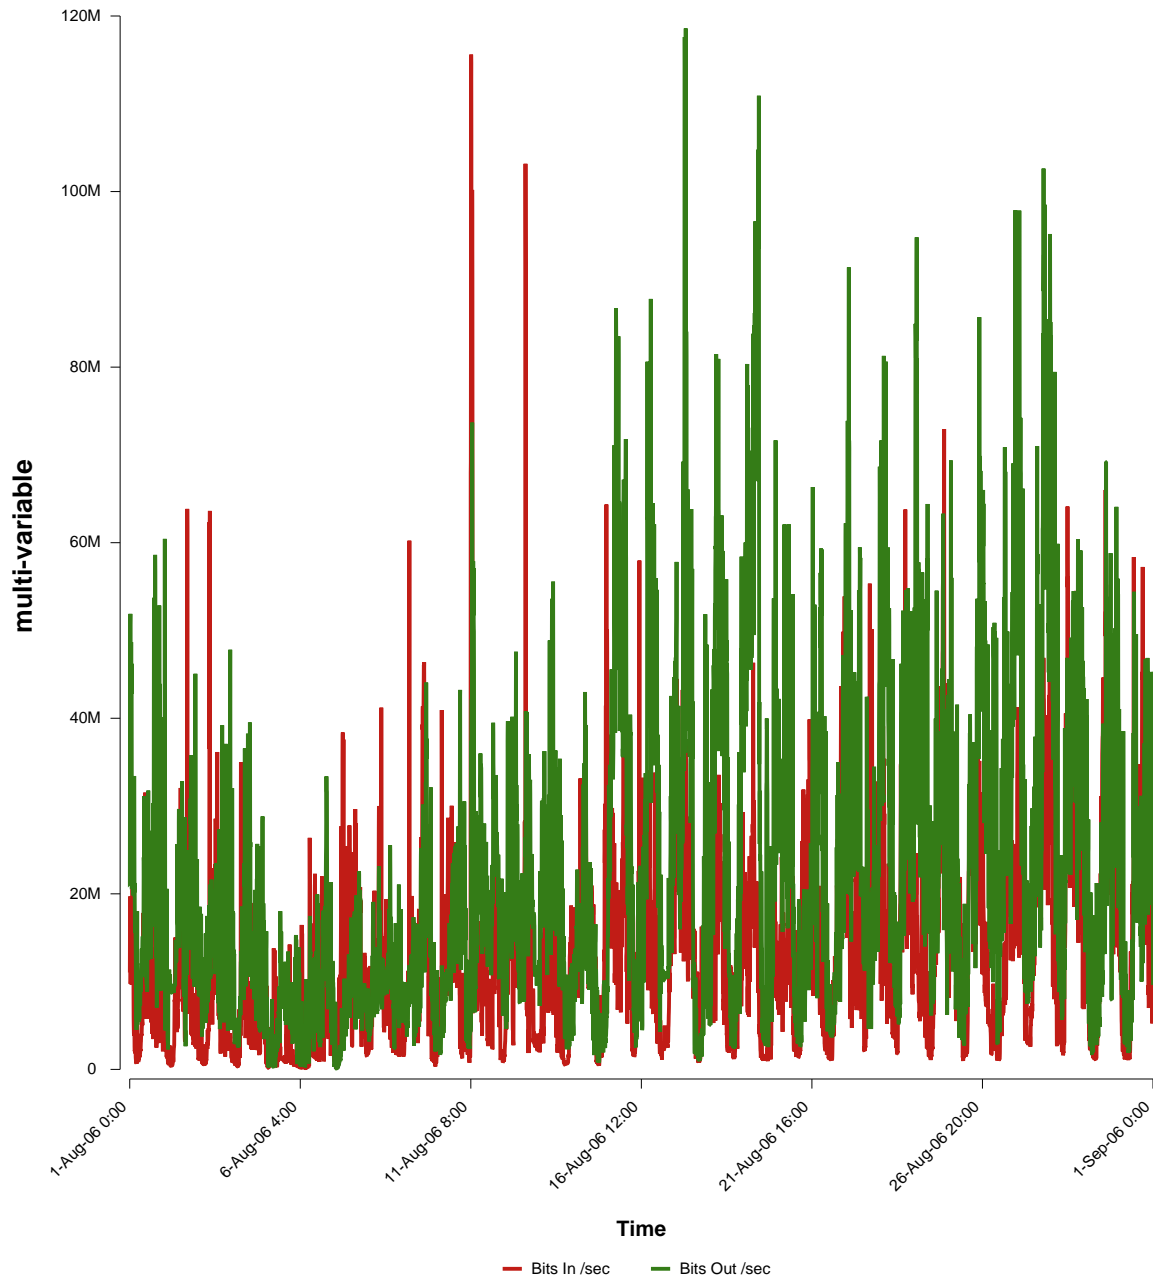

# eHealth Trend Report

Divide by Time

## SUNET-A-KARLSTAD-KAU

Auto Range: Last Month  
From: 2006/08/01 00:00  
To: 2006/08/31 23:59

Created: 2006/09/02 04:01:02