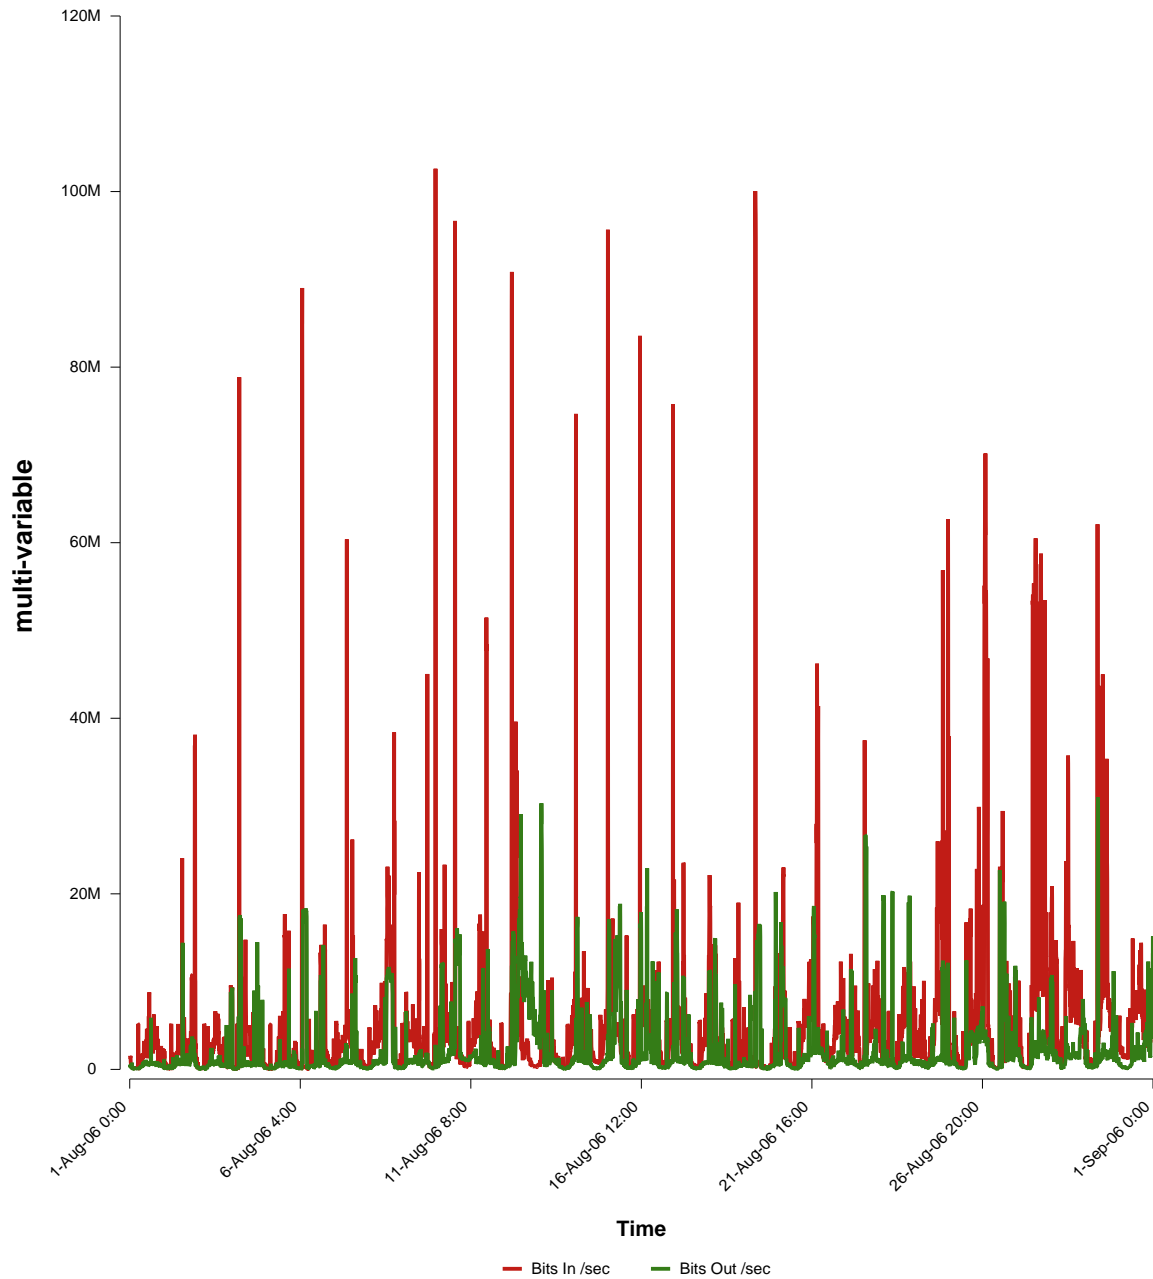

# eHealth Trend Report

Divide by Time

## SUNET-A-HALMSTAD-HH

Auto Range: Last Month  
From: 2006/08/01 00:00  
To: 2006/08/31 23:59

Created: 2006/09/02 03:51:00