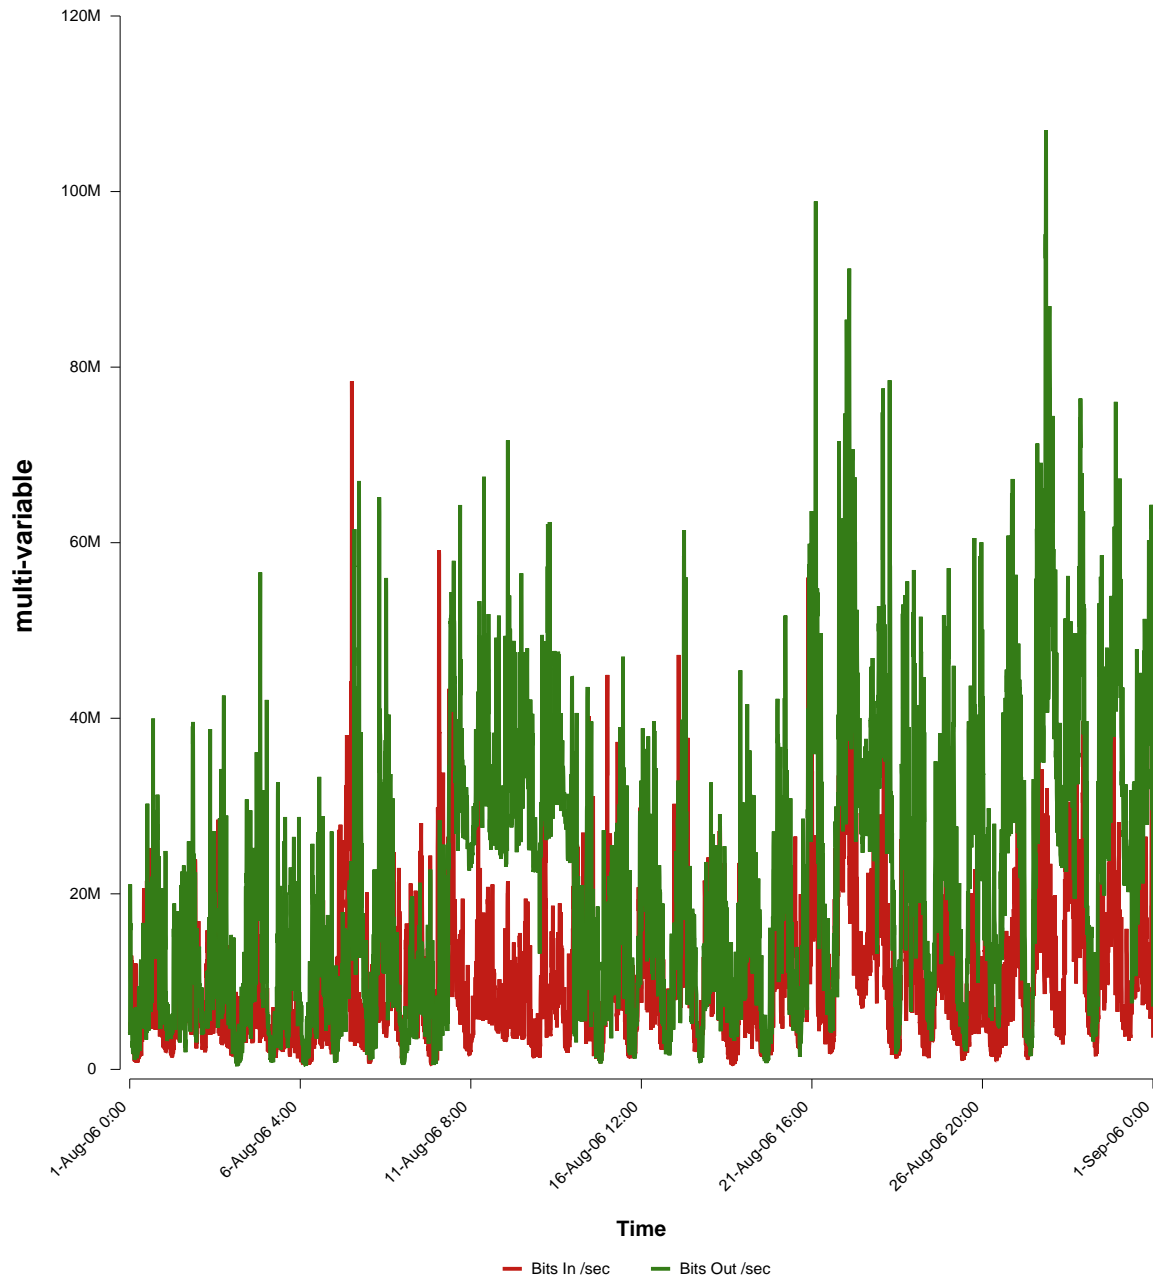

eHealth Trend Report

Divide by Time

SUNET-A-GAVLE-HIG

Auto Range: Last Month
From: 2006/08/01 00:00
To: 2006/08/31 23:59

Created: 2006/09/02 03:21:34