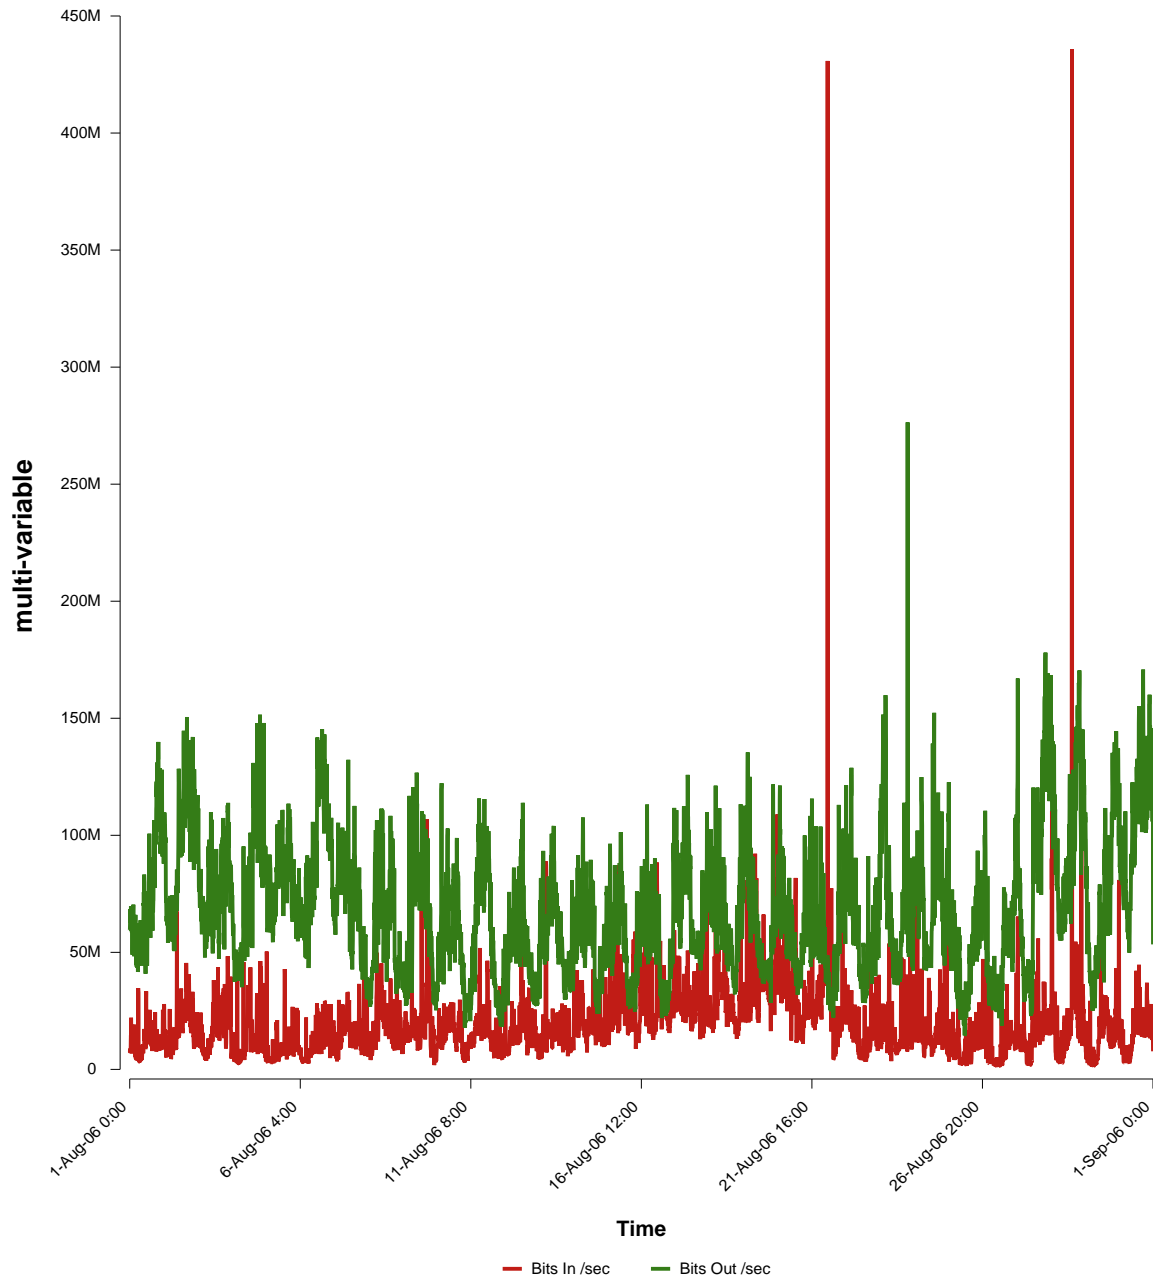

# eHealth Trend Report

Divide by Time

## SUNET-A-BORLANGE-DU

Auto Range: Last Month  
From: 2006/08/01 00:00  
To: 2006/08/31 23:59

Created: 2006/09/02 03:10:57