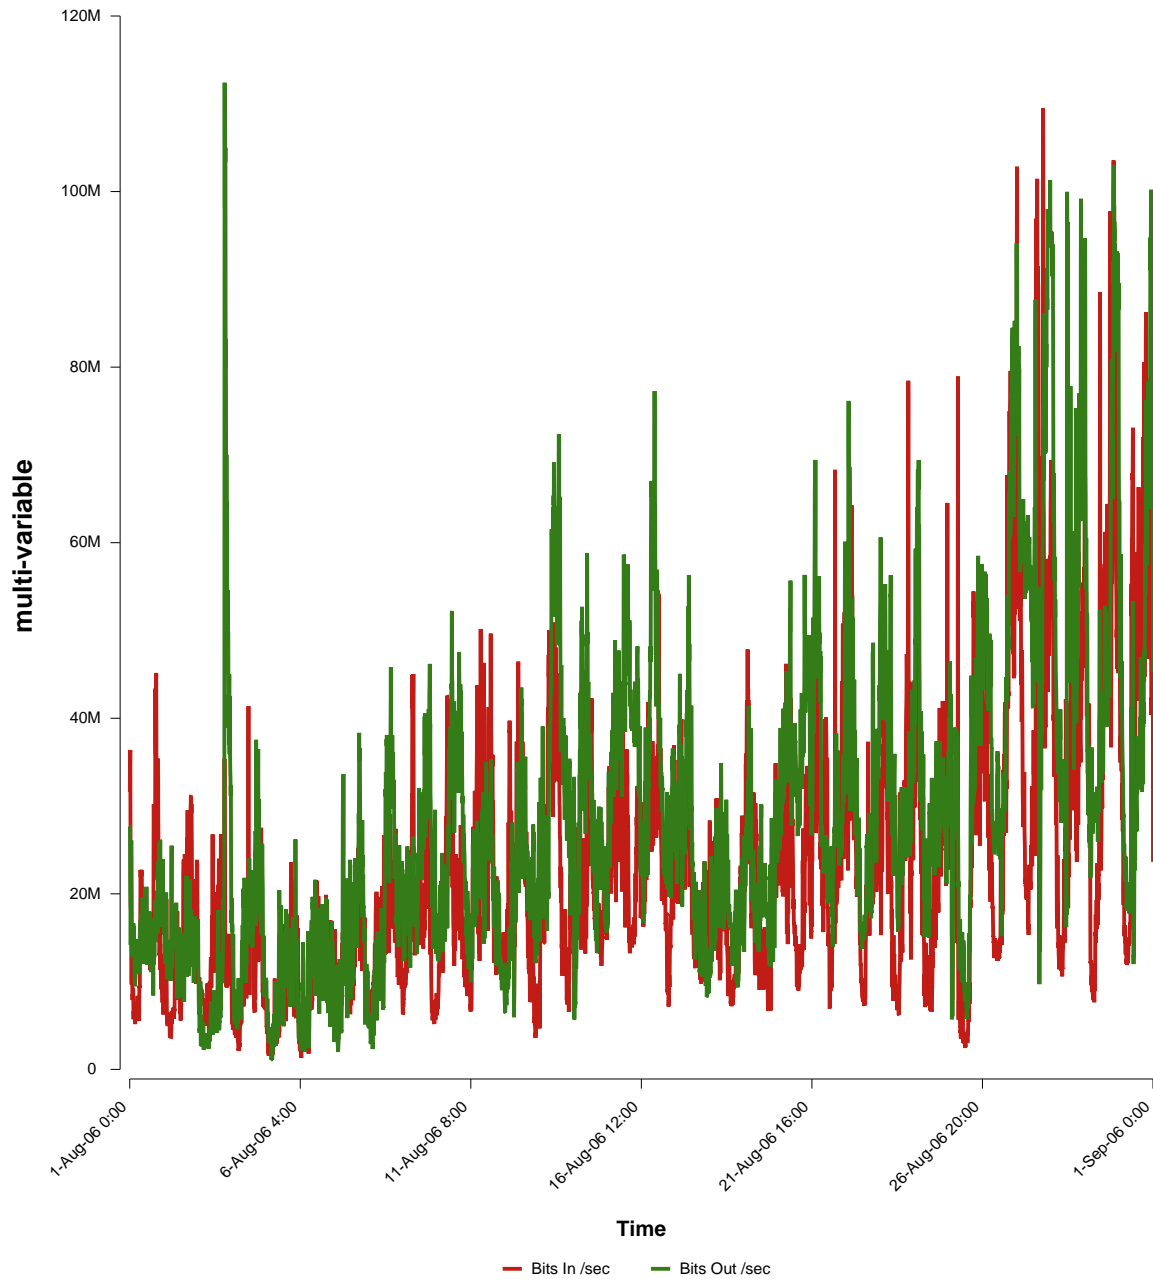

# eHealth Trend Report

Divide by Time

## SUNET-A-BORAS-HB

Auto Range: Last Month  
From: 2006/08/01 00:00  
To: 2006/08/31 23:59

Created: 2006/09/02 03:05:59