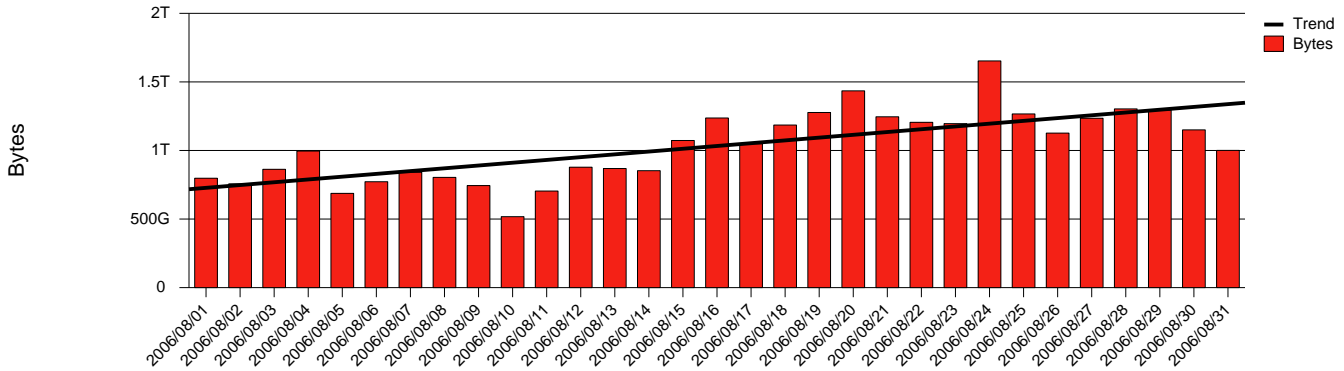

Monthly Health Report

Report for 2006/08/31, Subject: SUNET-A-VISBY-HGO

LAN/WAN

Total Network Volume by Month

Total Network Volume by Week

Total Network Volume by Day

Situations to Watch

Rank	Element Name	Variable	Threshold	Monthly Average		Days to (from) Threshold
			Value	Actual	Predicted	
1	hgo1-POS(Out)	Volume (Bandwidth %)	80.000	2.887	4.460	Increasing
2	hgo1-POS(In)	Volume (Bandwidth %)	80.000	0.958	1.153	Increasing