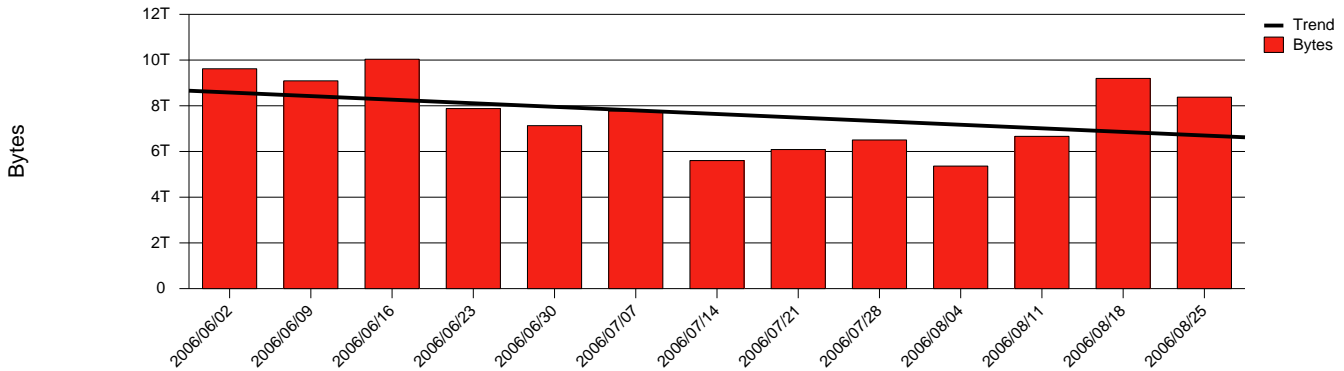

Monthly Health Report

Report for 2006/08/31, Subject: SUNET-A-VISBY-HGO

LAN/WAN

Total Network Volume by Month

Total Network Volume by Week

Total Network Volume by Day

Situations to Watch

Rank	Element Name	Variable	Threshold	Monthly Average		Days to (from) Threshold
			Value	Actual	Predicted	
1	hgo1-POS(Out)	Volume (Bandwidth %)	80.000	2.887	4.460	Increasing
2	hgo1-POS(In)	Volume (Bandwidth %)	80.000	0.958	1.153	Increasing