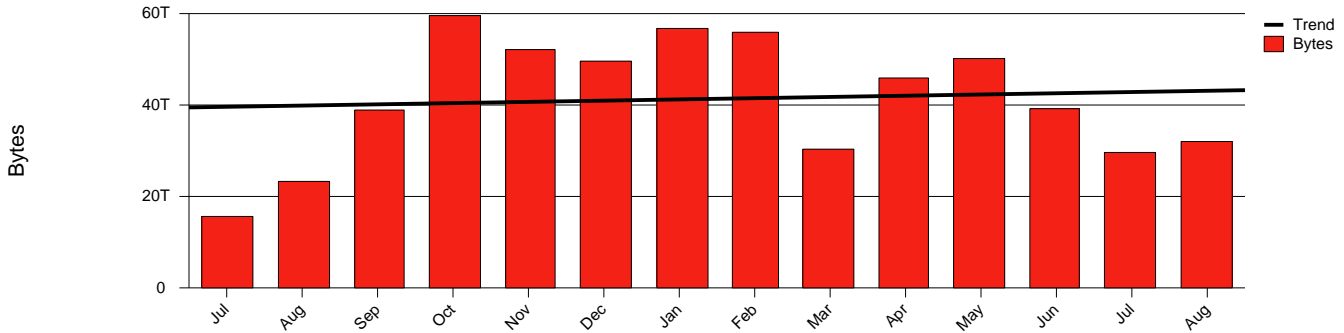

Monthly Health Report

Report for 2006/08/31, Subject: SUNET-A-VISBY-HGO

LAN/WAN

Total Network Volume by Month

Total Network Volume by Week

Total Network Volume by Day

Situations to Watch

Rank	Element Name	Variable	Threshold	Monthly Average		Days to (from) Threshold
			Value	Actual	Predicted	
1	hgo1-POS(Out)	Volume (Bandwidth %)	80.000	2.887	4.460	Increasing
2	hgo1-POS(In)	Volume (Bandwidth %)	80.000	0.958	1.153	Increasing