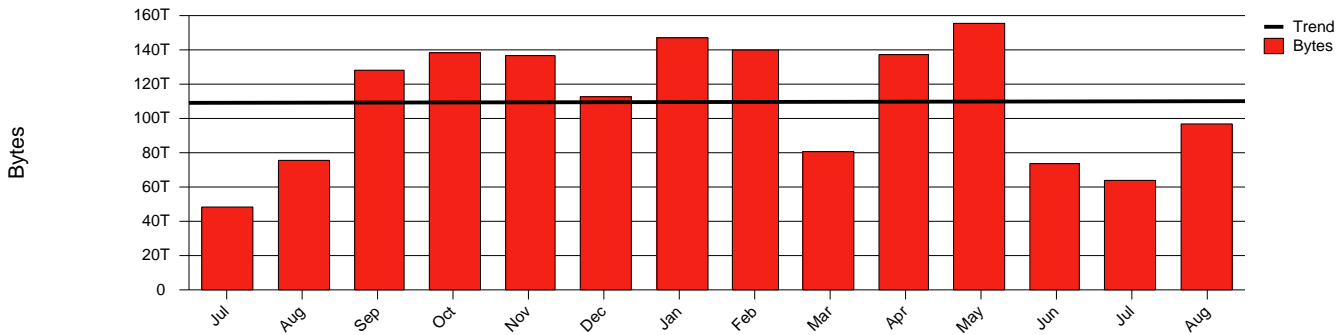

# Monthly Health Report

Report for 2006/08/31, Subject: SUNET-A-VAXJO-VXU

LAN/WAN

Total Network Volume by Month

Total Network Volume by Week

Total Network Volume by Day

Situations to Watch

Rank	Element Name	Variable	Threshold	Monthly Average		Days to (from)
			Value	Actual	Predicted	Threshold
1	vxu2-SRP(In)	Volume (Bandwidth %)	80.000	4.834	4.158	Increasing
2	vxu2-SRP(Out)	Volume (Bandwidth %)	80.000	6.503	9.179	Increasing
3	vxu1-SRP(Out)	Volume (Bandwidth %)	80.000	0.284	0.419	Increasing
4	vxu1-SRP(In)	Volume (Bandwidth %)	80.000	0.004	1.501	Decreasing
5	vxu1-SRP(In)	Errors (% Frames)	5.000	0.000	0.000	Decreasing
6	vxu2-SRP(In)	Errors (% Frames)	5.000	0.000	0.000	Decreasing