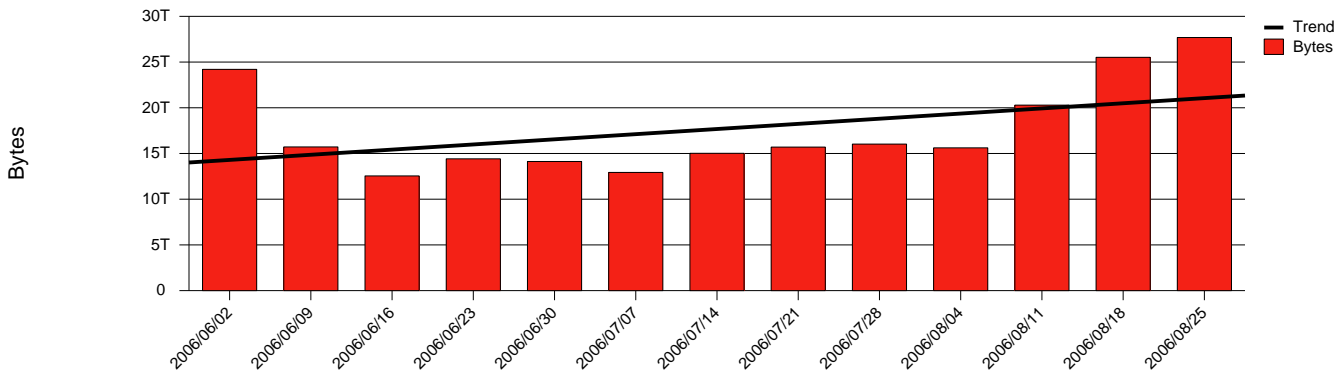

# Monthly Health Report

Report for 2006/08/31, Subject: SUNET-A-VAXJO-VXU

LAN/WAN

Total Network Volume by Month

Total Network Volume by Week

Total Network Volume by Day

Situations to Watch

Rank	Element Name	Variable	Threshold	Monthly Average		Days to (from)
			Value	Actual	Predicted	Threshold
1	vxu2-SRP(In)	Volume (Bandwidth %)	80.000	4.834	4.158	Increasing
2	vxu2-SRP(Out)	Volume (Bandwidth %)	80.000	6.503	9.179	Increasing
3	vxu1-SRP(Out)	Volume (Bandwidth %)	80.000	0.284	0.419	Increasing
4	vxu1-SRP(In)	Volume (Bandwidth %)	80.000	0.004	1.501	Decreasing
5	vxu1-SRP(In)	Errors (% Frames)	5.000	0.000	0.000	Decreasing
6	vxu2-SRP(In)	Errors (% Frames)	5.000	0.000	0.000	Decreasing