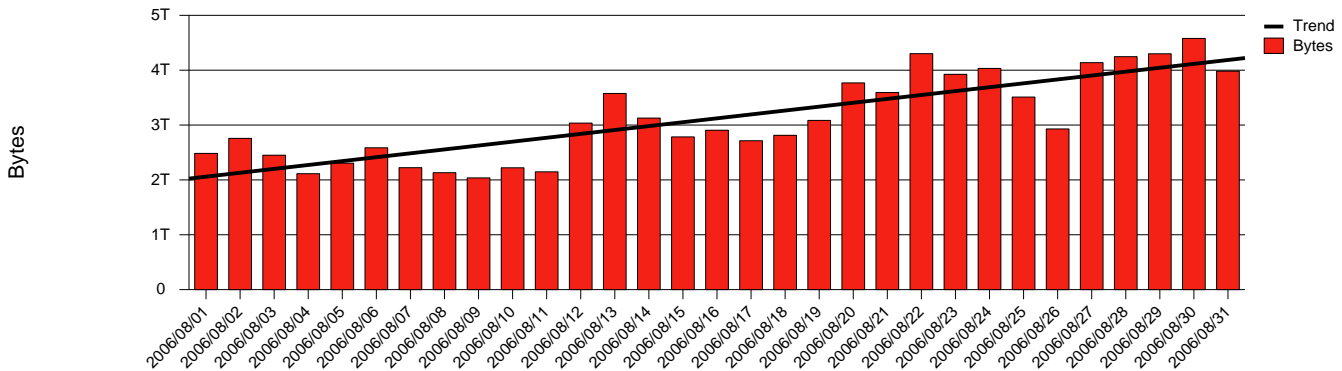

# Monthly Health Report

Report for 2006/08/31, Subject: SUNET-A-VAXJO-VXU

LAN/WAN

Total Network Volume by Month

Total Network Volume by Week

Total Network Volume by Day

Situations to Watch

Rank	Element Name	Variable	Threshold	Monthly Average		Days to (from)
			Value	Actual	Predicted	Threshold
1	vxu2-SRP(In)	Volume (Bandwidth %)	80.000	4.834	4.158	Increasing
2	vxu2-SRP(Out)	Volume (Bandwidth %)	80.000	6.503	9.179	Increasing
3	vxu1-SRP(Out)	Volume (Bandwidth %)	80.000	0.284	0.419	Increasing
4	vxu1-SRP(In)	Volume (Bandwidth %)	80.000	0.004	1.501	Decreasing
5	vxu1-SRP(In)	Errors (% Frames)	5.000	0.000	0.000	Decreasing
6	vxu2-SRP(In)	Errors (% Frames)	5.000	0.000	0.000	Decreasing