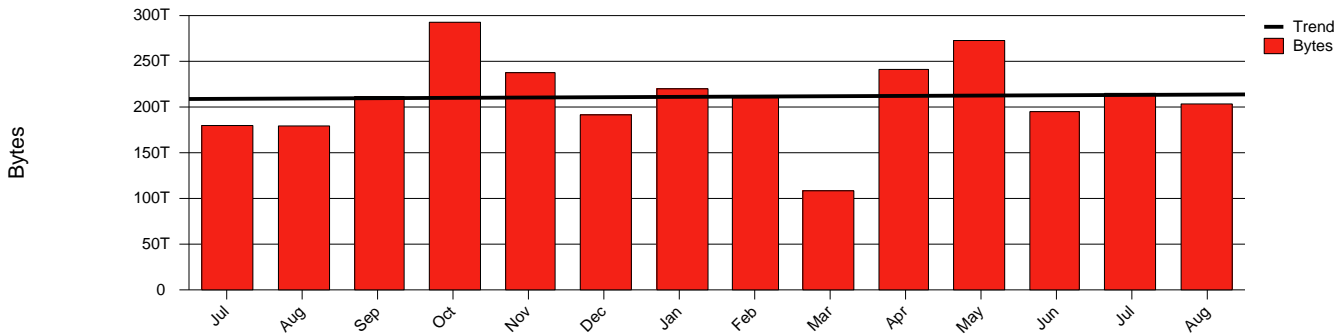

Monthly Health Report

Report for 2006/08/31, Subject: SUNET-A-UMEA-UMU

LAN/WAN

Total Network Volume by Month

Total Network Volume by Week

Total Network Volume by Day

Situations to Watch

Rank	Element Name	Variable	Threshold	Monthly Average		Days to (from)
			Value	Actual	Predicted	Threshold
1	umu1-SRP(In)	Volume (Bandwidth %)	80.000	5.424	7.597	Increasing
2	umu2-SRP(In)	Errors (% Frames)	5.000	0.000	0.050	Increasing
3	umu2-SRP(In)	Volume (Bandwidth %)	80.000	0.003	0.003	Increasing
4	umu2-SRP(Out)	Volume (Bandwidth %)	80.000	0.001	0.001	Increasing
5	umu1-SRP(Out)	Volume (Bandwidth %)	80.000	18.995	19.916	Decreasing