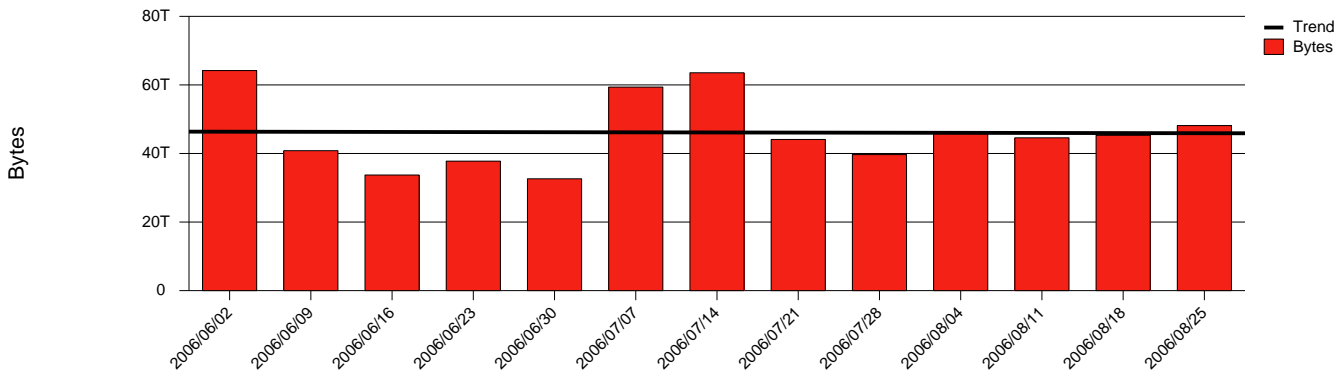

Monthly Health Report

Report for 2006/08/31, Subject: SUNET-A-UMEA-UMU

LAN/WAN

Total Network Volume by Month

Total Network Volume by Week

Total Network Volume by Day

Situations to Watch

Rank	Element Name	Variable	Threshold	Monthly Average		Days to (from)
			Value	Actual	Predicted	Threshold
1	umu1-SRP(In)	Volume (Bandwidth %)	80.000	5.424	7.597	Increasing
2	umu2-SRP(In)	Errors (% Frames)	5.000	0.000	0.050	Increasing
3	umu2-SRP(In)	Volume (Bandwidth %)	80.000	0.003	0.003	Increasing
4	umu2-SRP(Out)	Volume (Bandwidth %)	80.000	0.001	0.001	Increasing
5	umu1-SRP(Out)	Volume (Bandwidth %)	80.000	18.995	19.916	Decreasing