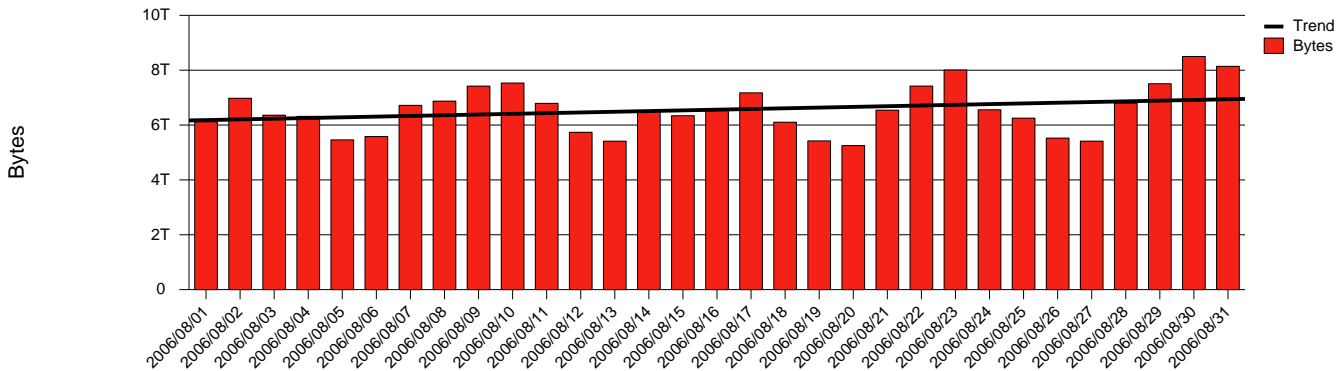

Monthly Health Report

Report for 2006/08/31, Subject: SUNET-A-UMEA-UMU

LAN/WAN

Total Network Volume by Month

Total Network Volume by Week

Total Network Volume by Day

Situations to Watch

Rank	Element Name	Variable	Threshold	Monthly Average		Days to (from)
			Value	Actual	Predicted	Threshold
1	umu1-SRP(In)	Volume (Bandwidth %)	80.000	5.424	7.597	Increasing
2	umu2-SRP(In)	Errors (% Frames)	5.000	0.000	0.050	Increasing
3	umu2-SRP(In)	Volume (Bandwidth %)	80.000	0.003	0.003	Increasing
4	umu2-SRP(Out)	Volume (Bandwidth %)	80.000	0.001	0.001	Increasing
5	umu1-SRP(Out)	Volume (Bandwidth %)	80.000	18.995	19.916	Decreasing