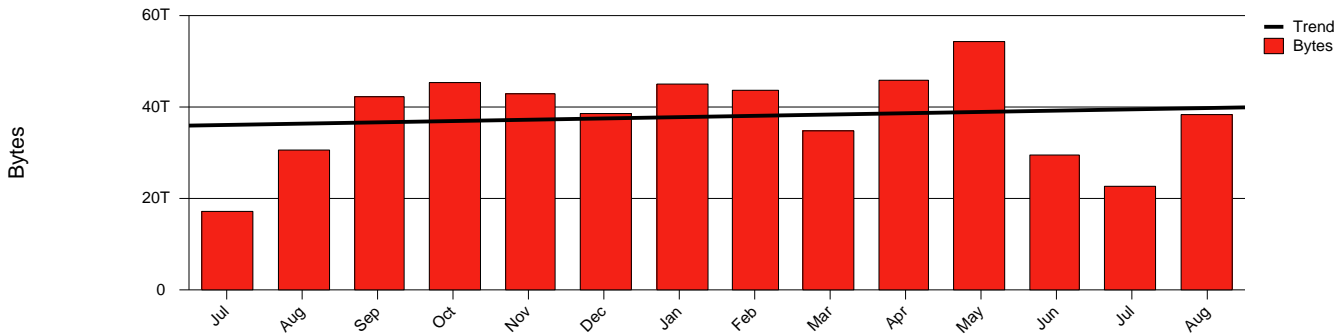

Monthly Health Report

Report for 2006/08/31, Subject: SUNET-A-SKOVDE-HIS

LAN/WAN

Total Network Volume by Month

Total Network Volume by Week

Total Network Volume by Day

Situations to Watch

Rank	Element Name	Variable	Threshold	Monthly Average		Days to (from) Threshold
			Value	Actual	Predicted	
1	his1-SRP(Out)	Volume (Bandwidth %)	80.000	3.139	3.687	Increasing
2	his2-SRP(In)	Volume (Bandwidth %)	80.000	1.461	0.518	Increasing
3	his2-SRP(In)	Errors (% Frames)	5.000	0.000	0.003	Increasing
4	his2-SRP(Out)	Volume (Bandwidth %)	80.000	0.001	0.017	Increasing
5	his1-SRP(In)	Errors (% Frames)	5.000	0.000	0.000	Increasing
6	his1-SRP(In)	Volume (Bandwidth %)	80.000	0.003	1.121	Decreasing