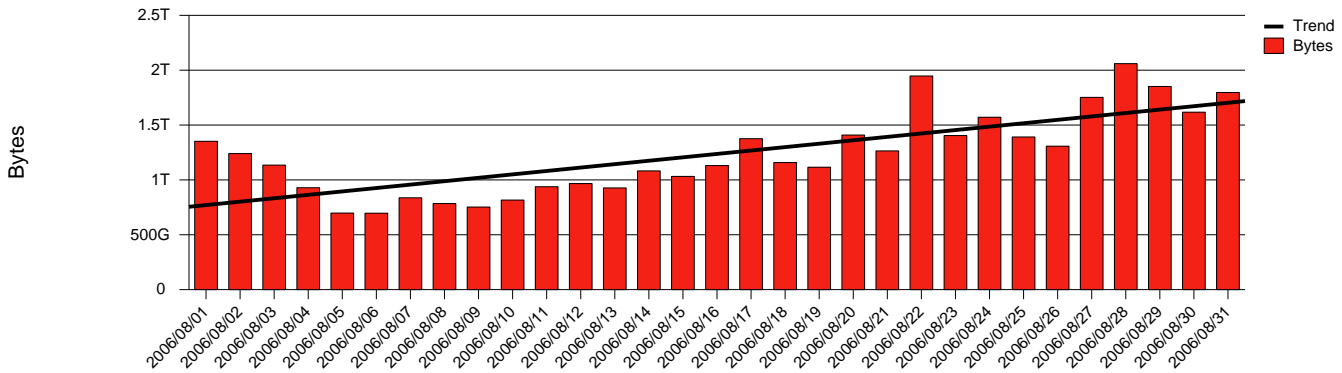

Monthly Health Report

Report for 2006/08/31, Subject: SUNET-A-SKOVDE-HIS

LAN/WAN

Total Network Volume by Month

Total Network Volume by Week

Total Network Volume by Day

Situations to Watch

Rank	Element Name	Variable	Threshold	Monthly Average		Days to (from) Threshold
			Value	Actual	Predicted	
1	his1-SRP(Out)	Volume (Bandwidth %)	80.000	3.139	3.687	Increasing
2	his2-SRP(In)	Volume (Bandwidth %)	80.000	1.461	0.518	Increasing
3	his2-SRP(In)	Errors (% Frames)	5.000	0.000	0.003	Increasing
4	his2-SRP(Out)	Volume (Bandwidth %)	80.000	0.001	0.017	Increasing
5	his1-SRP(In)	Errors (% Frames)	5.000	0.000	0.000	Increasing
6	his1-SRP(In)	Volume (Bandwidth %)	80.000	0.003	1.121	Decreasing