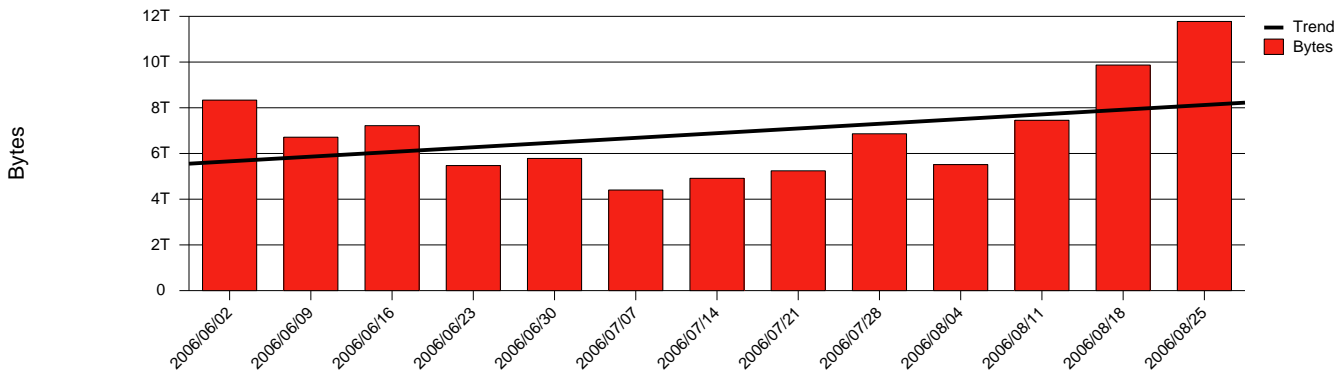

Monthly Health Report

Report for 2006/08/31, Subject: SUNET-A-SKOVDE-HIS

LAN/WAN

Total Network Volume by Month

Total Network Volume by Week

Total Network Volume by Day

Situations to Watch

Rank	Element Name	Variable	Threshold	Monthly Average		Days to (from) Threshold
			Value	Actual	Predicted	
1	his1-SRP(Out)	Volume (Bandwidth %)	80.000	3.139	3.687	Increasing
2	his2-SRP(In)	Volume (Bandwidth %)	80.000	1.461	0.518	Increasing
3	his2-SRP(In)	Errors (% Frames)	5.000	0.000	0.003	Increasing
4	his2-SRP(Out)	Volume (Bandwidth %)	80.000	0.001	0.017	Increasing
5	his1-SRP(In)	Errors (% Frames)	5.000	0.000	0.000	Increasing
6	his1-SRP(In)	Volume (Bandwidth %)	80.000	0.003	1.121	Decreasing