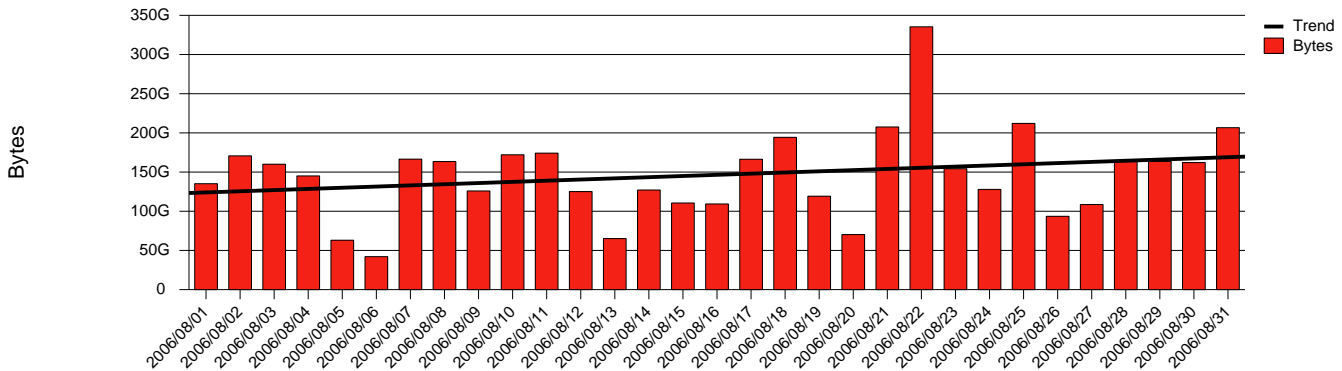

Monthly Health Report

Report for 2006/08/31, Subject: SUNET-A-OREBRO-ORU

LAN/WAN

Total Network Volume by Month

Total Network Volume by Week

Total Network Volume by Day

Situations to Watch

Rank	Element Name	Variable	Threshold	Monthly Average		Days to (from)
			Value	Actual	Predicted	Threshold
1	oru1-SRP(In)	Errors (% Frames)	5.000	0.000	1.052	1155
2	oru2-SRP(Out)	Volume (Bandwidth %)	80.000	0.000	0.000	Increasing
3	oru2-SRP(Out)	Discards (% Frames)	10.000	0.000	0.000	Increasing
4	oru1-SRP(In)	Volume (Bandwidth %)	80.000	0.000	0.183	Decreasing
5	oru1-SRP(Out)	Volume (Bandwidth %)	80.000	0.273	0.014	Decreasing
6	oru2-SRP(In)	Volume (Bandwidth %)	80.000	0.272	0.000	Decreasing
7	oru2-SRP(In)	Errors (% Frames)	5.000	0.000	0.003	Decreasing