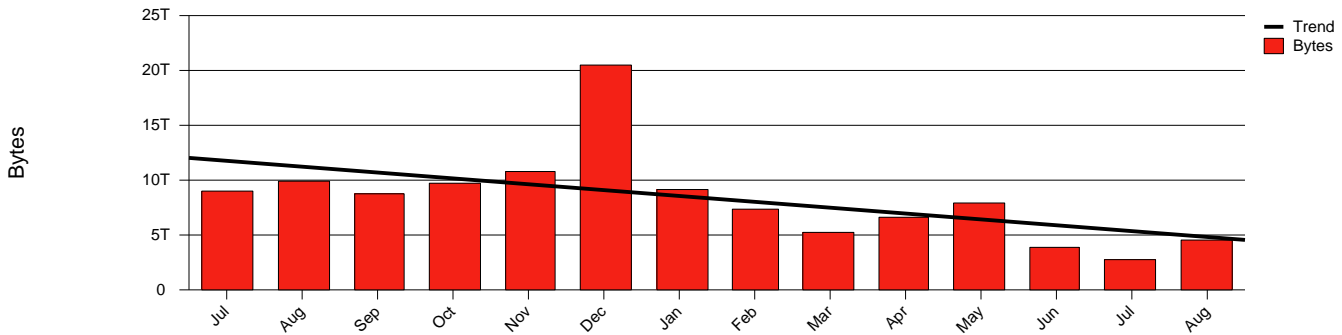

Monthly Health Report

Report for 2006/08/31, Subject: SUNET-A-OREBRO-ORU

LAN/WAN

Total Network Volume by Month

Total Network Volume by Week

Total Network Volume by Day

Situations to Watch

Rank	Element Name	Variable	Threshold	Monthly Average		Days to (from)
			Value	Actual	Predicted	Threshold
1	oru1-SRP(In)	Errors (% Frames)	5.000	0.000	1.052	1155
2	oru2-SRP(Out)	Volume (Bandwidth %)	80.000	0.000	0.000	Increasing
3	oru2-SRP(Out)	Discards (% Frames)	10.000	0.000	0.000	Increasing
4	oru1-SRP(In)	Volume (Bandwidth %)	80.000	0.000	0.183	Decreasing
5	oru1-SRP(Out)	Volume (Bandwidth %)	80.000	0.273	0.014	Decreasing
6	oru2-SRP(In)	Volume (Bandwidth %)	80.000	0.272	0.000	Decreasing
7	oru2-SRP(In)	Errors (% Frames)	5.000	0.000	0.003	Decreasing