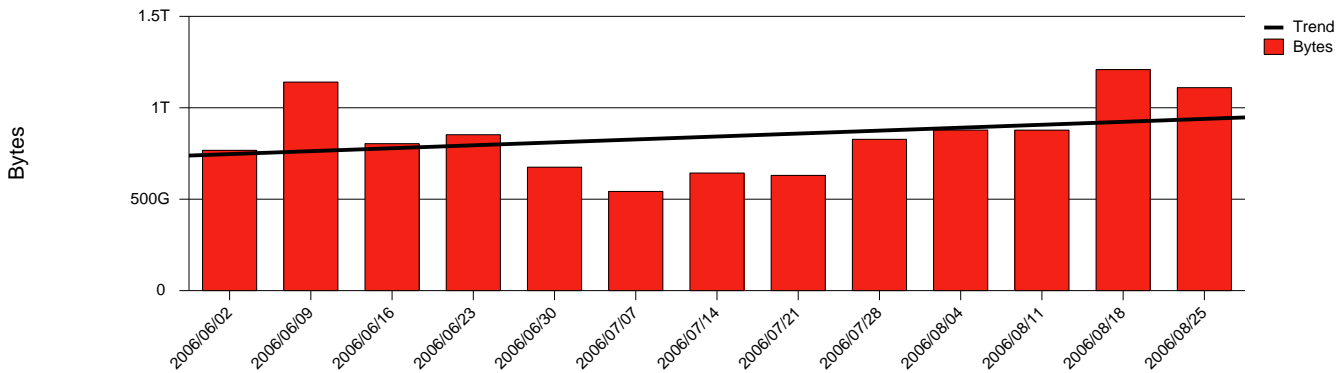

Monthly Health Report

Report for 2006/08/31, Subject: SUNET-A-OREBRO-ORU

LAN/WAN

Total Network Volume by Month

Total Network Volume by Week

Total Network Volume by Day

Situations to Watch

Rank	Element Name	Variable	Threshold	Monthly Average		Days to (from)
			Value	Actual	Predicted	Threshold
1	oru1-SRP(In)	Errors (% Frames)	5.000	0.000	1.052	1155
2	oru2-SRP(Out)	Volume (Bandwidth %)	80.000	0.000	0.000	Increasing
3	oru2-SRP(Out)	Discards (% Frames)	10.000	0.000	0.000	Increasing
4	oru1-SRP(In)	Volume (Bandwidth %)	80.000	0.000	0.183	Decreasing
5	oru1-SRP(Out)	Volume (Bandwidth %)	80.000	0.273	0.014	Decreasing
6	oru2-SRP(In)	Volume (Bandwidth %)	80.000	0.272	0.000	Decreasing
7	oru2-SRP(In)	Errors (% Frames)	5.000	0.000	0.003	Decreasing