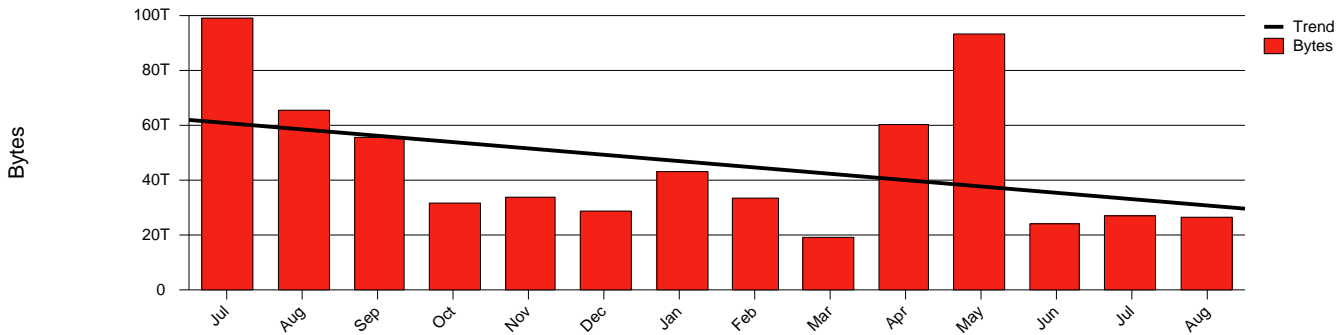

# Monthly Health Report

Report for 2006/08/31, Subject: SUNET-A-LINKOPING-LIU

LAN/WAN

Total Network Volume by Month

Total Network Volume by Week

Total Network Volume by Day

Situations to Watch

Rank	Element Name	Variable	Threshold	Monthly Average		Days to (from) Threshold
			Value	Actual	Predicted	
1	liu1-SRP(In)	Volume (Bandwidth %)	80.000	0.003	0.003	Increasing
2	liu2-SRP(In)	Volume (Bandwidth %)	80.000	0.971	2.030	Decreasing
3	liu2-SRP(In)	Errors (% Frames)	5.000	0.000	0.000	Decreasing
4	liu2-SRP(Out)	Volume (Bandwidth %)	80.000	2.206	2.296	Decreasing
5	liu1-SRP(Out)	Volume (Bandwidth %)	80.000	0.001	0.000	Decreasing