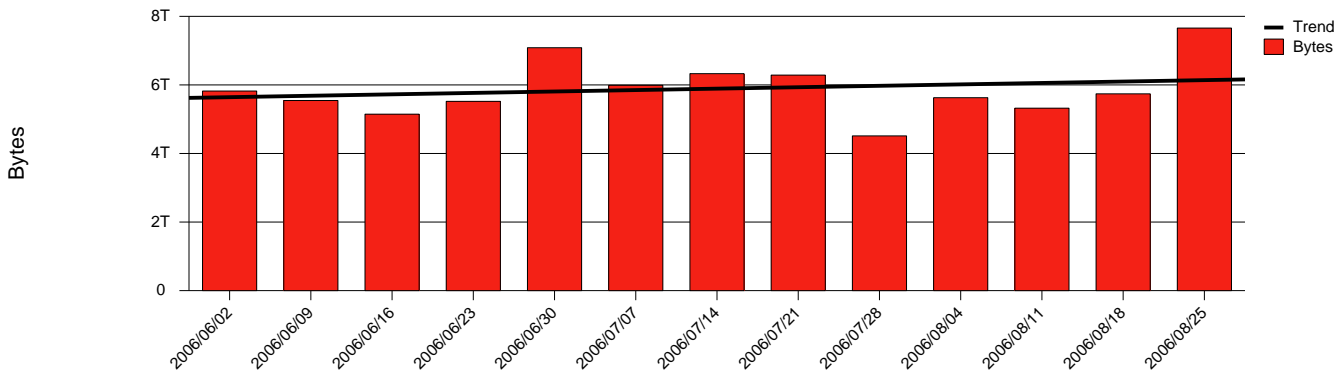

# Monthly Health Report

Report for 2006/08/31, Subject: SUNET-A-LINKOPING-LIU

LAN/WAN

Total Network Volume by Month

Total Network Volume by Week

Total Network Volume by Day

Situations to Watch

Rank	Element Name	Variable	Threshold	Monthly Average		Days to (from) Threshold
			Value	Actual	Predicted	
1	liu1-SRP(In)	Volume (Bandwidth %)	80.000	0.003	0.003	Increasing
2	liu2-SRP(In)	Volume (Bandwidth %)	80.000	0.971	2.030	Decreasing
3	liu2-SRP(In)	Errors (% Frames)	5.000	0.000	0.000	Decreasing
4	liu2-SRP(Out)	Volume (Bandwidth %)	80.000	2.206	2.296	Decreasing
5	liu1-SRP(Out)	Volume (Bandwidth %)	80.000	0.001	0.000	Decreasing