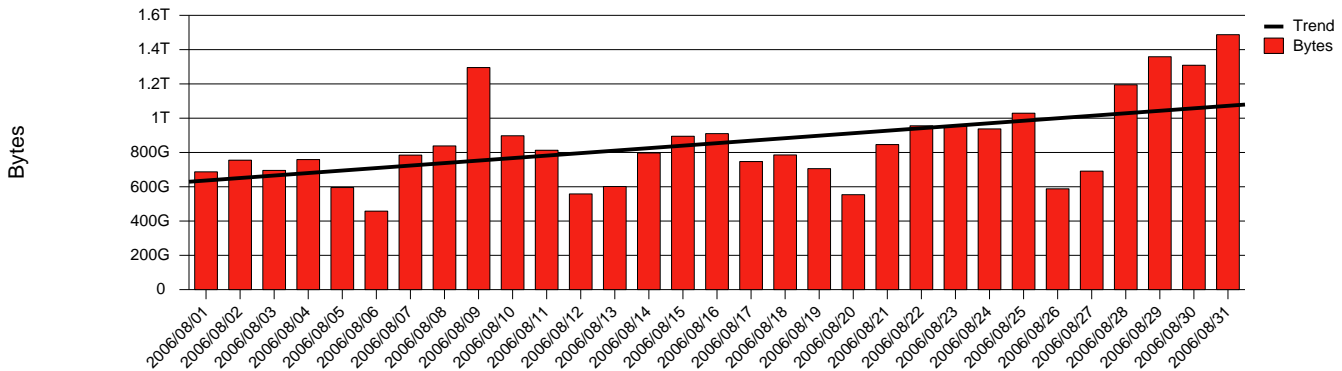

# Monthly Health Report

Report for 2006/08/31, Subject: SUNET-A-LINKOPING-LIU

LAN/WAN

Total Network Volume by Month

Total Network Volume by Week

Total Network Volume by Day

Situations to Watch

Rank	Element Name	Variable	Threshold	Monthly Average		Days to (from) Threshold
			Value	Actual	Predicted	
1	liu1-SRP(In)	Volume (Bandwidth %)	80.000	0.003	0.003	Increasing
2	liu2-SRP(In)	Volume (Bandwidth %)	80.000	0.971	2.030	Decreasing
3	liu2-SRP(In)	Errors (% Frames)	5.000	0.000	0.000	Decreasing
4	liu2-SRP(Out)	Volume (Bandwidth %)	80.000	2.206	2.296	Decreasing
5	liu1-SRP(Out)	Volume (Bandwidth %)	80.000	0.001	0.000	Decreasing