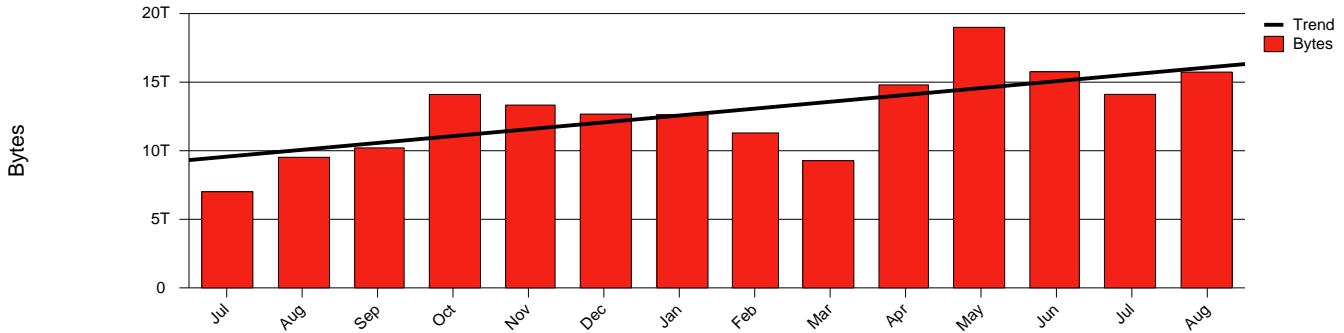

# Monthly Health Report

Report for 2006/08/31, Subject: SUNET-A-KIRUNA-IRF

LAN/WAN

Total Network Volume by Month

Total Network Volume by Week

Total Network Volume by Day

Situations to Watch

Rank	Element Name	Variable	Threshold	Monthly Average		Days to (from)
			Value	Actual	Predicted	Threshold
1	irf1-SRP(In)	Errors (% Frames)	5.000	0.000	20.185	(261)
2	irf2-SRP(In)	Errors (% Frames)	5.000	0.000	0.141	Increasing
3	irf1-SRP(Out)	Volume (Bandwidth %)	80.000	1.482	1.664	Increasing
4	irf1-SRP(In)	Volume (Bandwidth %)	80.000	0.404	0.425	Increasing
5	irf2-SRP(In)	Volume (Bandwidth %)	80.000	0.003	0.008	Increasing
6	irf2-SRP(Out)	Volume (Bandwidth %)	80.000	0.000	0.000	Decreasing