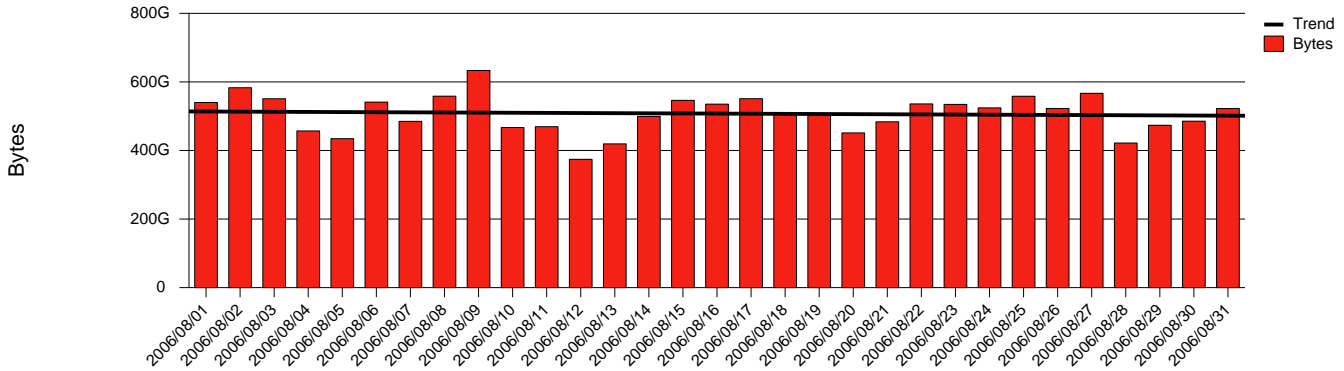

# Monthly Health Report

Report for 2006/08/31, Subject: SUNET-A-KIRUNA-IRF

LAN/WAN

Total Network Volume by Month

Total Network Volume by Week

Total Network Volume by Day

Situations to Watch

Rank	Element Name	Variable	Threshold	Monthly Average		Days to (from)
			Value	Actual	Predicted	Threshold
1	irf1-SRP(In)	Errors (% Frames)	5.000	0.000	20.185	(261)
2	irf2-SRP(In)	Errors (% Frames)	5.000	0.000	0.141	Increasing
3	irf1-SRP(Out)	Volume (Bandwidth %)	80.000	1.482	1.664	Increasing
4	irf1-SRP(In)	Volume (Bandwidth %)	80.000	0.404	0.425	Increasing
5	irf2-SRP(In)	Volume (Bandwidth %)	80.000	0.003	0.008	Increasing
6	irf2-SRP(Out)	Volume (Bandwidth %)	80.000	0.000	0.000	Decreasing