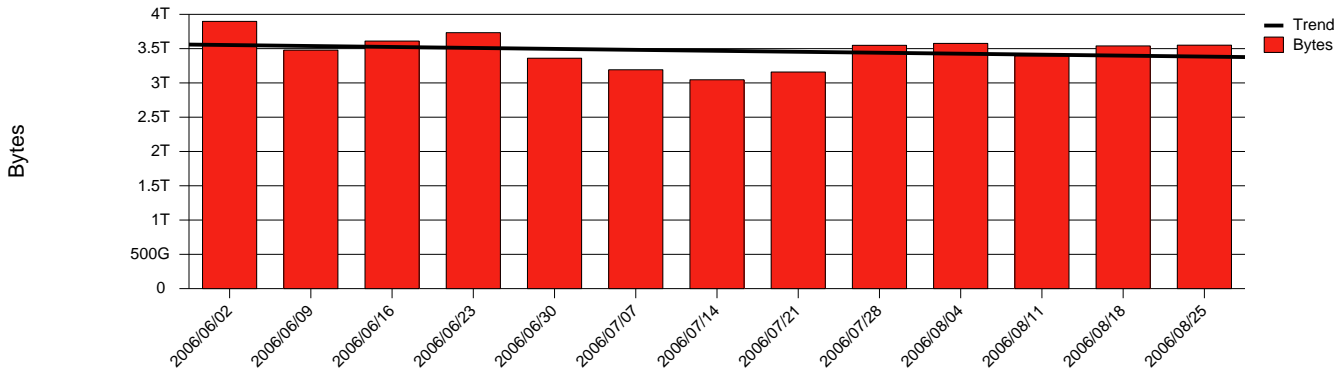

# Monthly Health Report

Report for 2006/08/31, Subject: SUNET-A-KIRUNA-IRF

LAN/WAN

Total Network Volume by Month

Total Network Volume by Week

Total Network Volume by Day

Situations to Watch

Rank	Element Name	Variable	Threshold	Monthly Average		Days to (from)
			Value	Actual	Predicted	Threshold
1	irf1-SRP(In)	Errors (% Frames)	5.000	0.000	20.185	(261)
2	irf2-SRP(In)	Errors (% Frames)	5.000	0.000	0.141	Increasing
3	irf1-SRP(Out)	Volume (Bandwidth %)	80.000	1.482	1.664	Increasing
4	irf1-SRP(In)	Volume (Bandwidth %)	80.000	0.404	0.425	Increasing
5	irf2-SRP(In)	Volume (Bandwidth %)	80.000	0.003	0.008	Increasing
6	irf2-SRP(Out)	Volume (Bandwidth %)	80.000	0.000	0.000	Decreasing