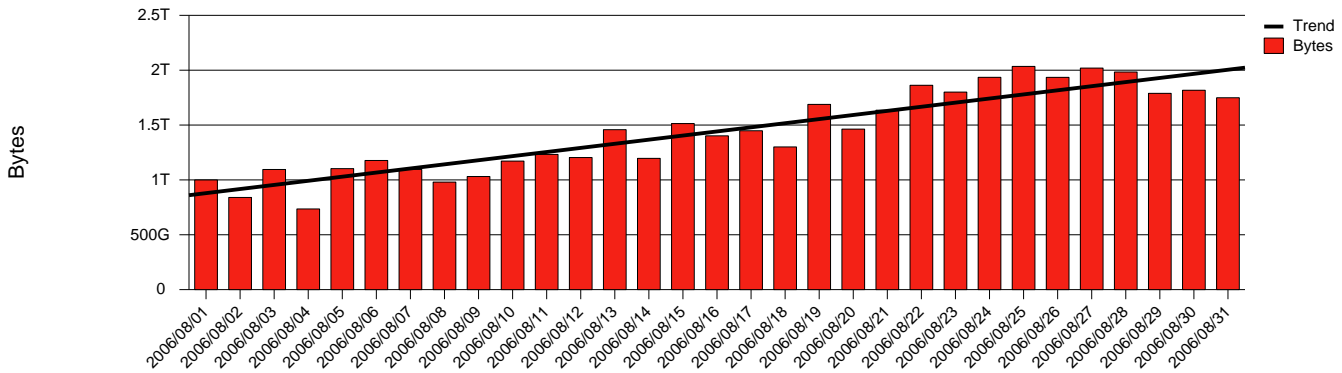

Monthly Health Report

Report for 2006/08/31, Subject: SUNET-A-KALMAR-HIK

LAN/WAN

Total Network Volume by Month

Total Network Volume by Week

Total Network Volume by Day

Situations to Watch

Rank	Element Name	Variable	Threshold	Monthly Average		Days to (from)
			Value	Actual	Predicted	Threshold
1	hik1-SRP(Out)	Volume (Bandwidth %)	80.000	3.241	3.626	Increasing
2	hik1-SRP(In)	Volume (Bandwidth %)	80.000	1.857	2.198	Increasing
3	hik2-SRP(Out)	Volume (Bandwidth %)	80.000	0.265	0.330	Increasing
4	hik2-SRP(In)	Volume (Bandwidth %)	80.000	0.004	0.004	Increasing
5	hik2-SRP(In)	Errors (% Frames)	5.000	0.000	0.002	Decreasing