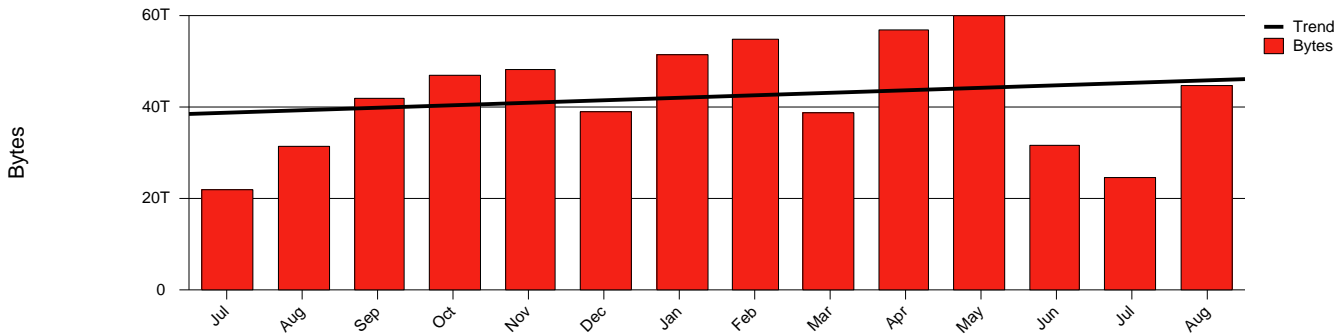

Monthly Health Report

Report for 2006/08/31, Subject: SUNET-A-KALMAR-HIK

LAN/WAN

Total Network Volume by Month

Total Network Volume by Week

Total Network Volume by Day

Situations to Watch

Rank	Element Name	Variable	Threshold	Monthly Average		Days to (from)
			Value	Actual	Predicted	Threshold
1	hik1-SRP(Out)	Volume (Bandwidth %)	80.000	3.241	3.626	Increasing
2	hik1-SRP(In)	Volume (Bandwidth %)	80.000	1.857	2.198	Increasing
3	hik2-SRP(Out)	Volume (Bandwidth %)	80.000	0.265	0.330	Increasing
4	hik2-SRP(In)	Volume (Bandwidth %)	80.000	0.004	0.004	Increasing
5	hik2-SRP(In)	Errors (% Frames)	5.000	0.000	0.002	Decreasing