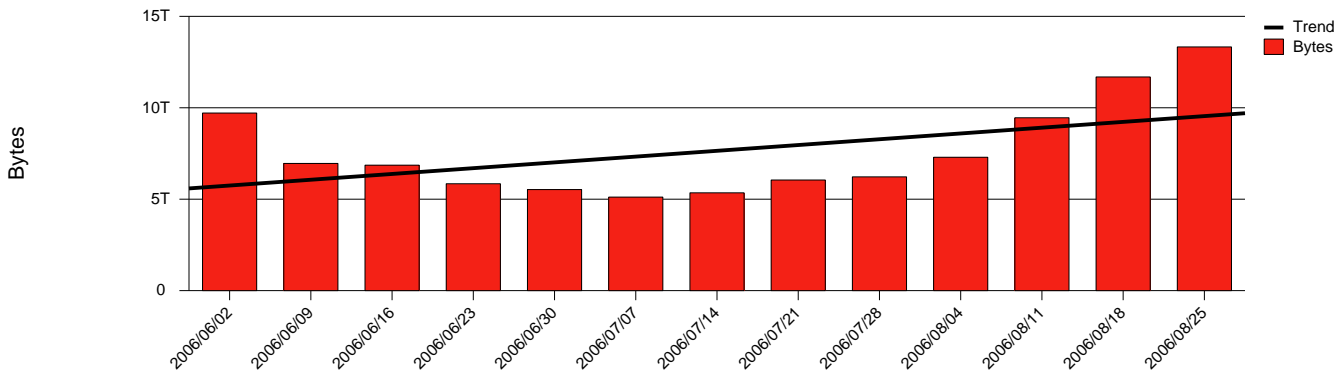

Monthly Health Report

Report for 2006/08/31, Subject: SUNET-A-KALMAR-HIK

LAN/WAN

Total Network Volume by Month

Total Network Volume by Week

Total Network Volume by Day

Situations to Watch

Rank	Element Name	Variable	Threshold	Monthly Average		Days to (from)
			Value	Actual	Predicted	Threshold
1	hik1-SRP(Out)	Volume (Bandwidth %)	80.000	3.241	3.626	Increasing
2	hik1-SRP(In)	Volume (Bandwidth %)	80.000	1.857	2.198	Increasing
3	hik2-SRP(Out)	Volume (Bandwidth %)	80.000	0.265	0.330	Increasing
4	hik2-SRP(In)	Volume (Bandwidth %)	80.000	0.004	0.004	Increasing
5	hik2-SRP(In)	Errors (% Frames)	5.000	0.000	0.002	Decreasing