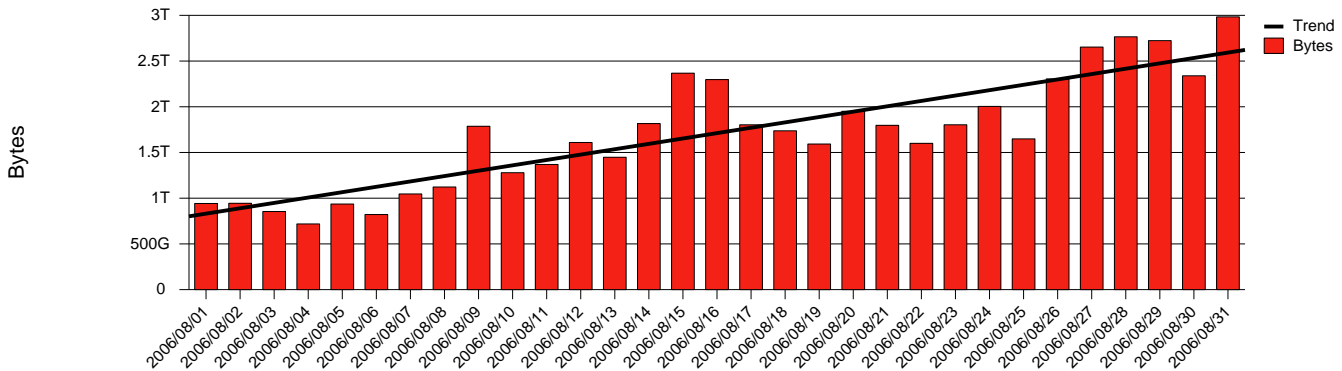

Monthly Health Report

Report for 2006/08/31, Subject: SUNET-A-JONKOPING-HJ

LAN/WAN

Total Network Volume by Month

Total Network Volume by Week

Total Network Volume by Day

Situations to Watch

Rank	Element Name	Variable	Threshold	Monthly Average		Days to (from) Threshold
			Value	Actual	Predicted	
1	hj1-SRP(In)	Volume (Bandwidth %)	80.000	1.940	2.172	Increasing
2	hj1-SRP(Out)	Volume (Bandwidth %)	80.000	4.420	3.997	Increasing
3	hj2-SRP(In)	Errors (% Frames)	5.000	0.000	0.001	Increasing
4	hj2-SRP(In)	Volume (Bandwidth %)	80.000	0.011	0.032	Decreasing
5	hj2-SRP(Out)	Volume (Bandwidth %)	80.000	0.001	0.008	Decreasing