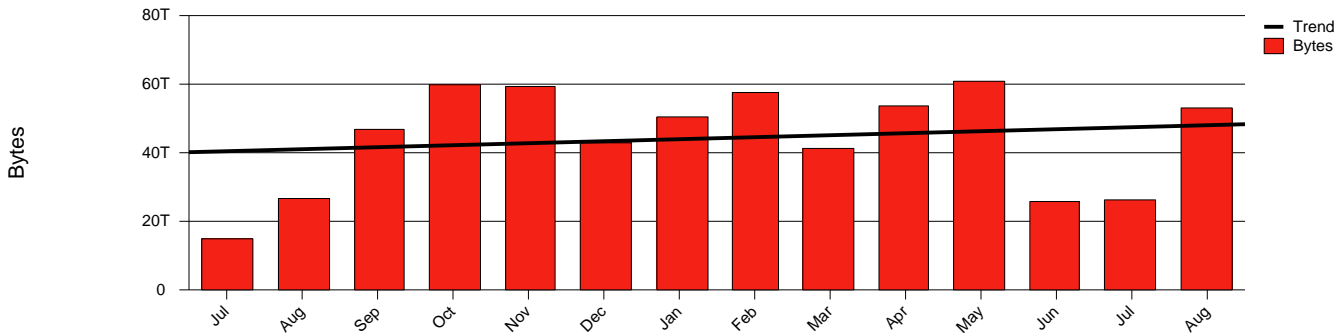

Monthly Health Report

Report for 2006/08/31, Subject: SUNET-A-JONKOPING-HJ

LAN/WAN

Total Network Volume by Month

Total Network Volume by Week

Total Network Volume by Day

Situations to Watch

Rank	Element Name	Variable	Threshold	Monthly Average		Days to (from) Threshold
			Value	Actual	Predicted	
1	hj1-SRP(In)	Volume (Bandwidth %)	80.000	1.940	2.172	Increasing
2	hj1-SRP(Out)	Volume (Bandwidth %)	80.000	4.420	3.997	Increasing
3	hj2-SRP(In)	Errors (% Frames)	5.000	0.000	0.001	Increasing
4	hj2-SRP(In)	Volume (Bandwidth %)	80.000	0.011	0.032	Decreasing
5	hj2-SRP(Out)	Volume (Bandwidth %)	80.000	0.001	0.008	Decreasing