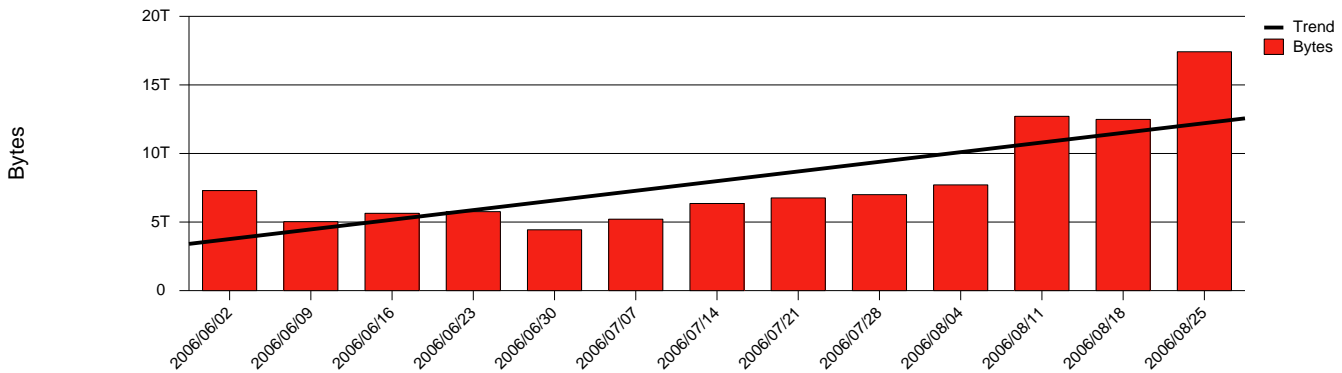

Monthly Health Report

Report for 2006/08/31, Subject: SUNET-A-JONKOPING-HJ

LAN/WAN

Total Network Volume by Month

Total Network Volume by Week

Total Network Volume by Day

Situations to Watch

Rank	Element Name	Variable	Threshold	Monthly Average		Days to (from) Threshold
			Value	Actual	Predicted	
1	hj1-SRP(In)	Volume (Bandwidth %)	80.000	1.940	2.172	Increasing
2	hj1-SRP(Out)	Volume (Bandwidth %)	80.000	4.420	3.997	Increasing
3	hj2-SRP(In)	Errors (% Frames)	5.000	0.000	0.001	Increasing
4	hj2-SRP(In)	Volume (Bandwidth %)	80.000	0.011	0.032	Decreasing
5	hj2-SRP(Out)	Volume (Bandwidth %)	80.000	0.001	0.008	Decreasing