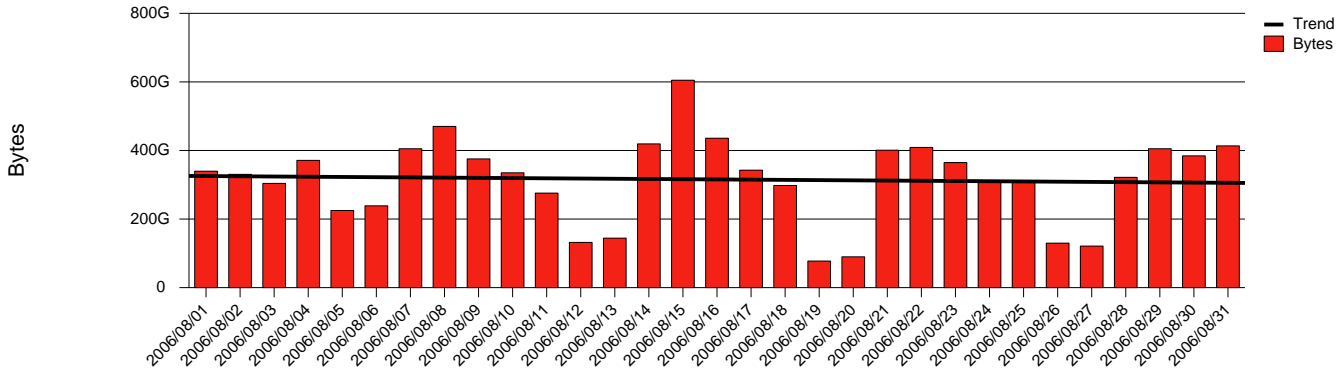

Monthly Health Report

Report for 2006/08/31, Subject: SUNET-A-GBG-GU

LAN/WAN

Total Network Volume by Month

Total Network Volume by Week

Total Network Volume by Day

Situations to Watch

Rank	Element Name	Variable	Threshold	Monthly Average		Days to (from)
			Value	Actual	Predicted	Threshold
1	gu2-SRP(In)	Errors (% Frames)	5.000	0.000	0.000	Increasing
2	gu1-SRP(In)	Errors (% Frames)	5.000	0.000	0.000	Increasing
3	gu1-SRP(In)	Volume (Bandwidth %)	80.000	0.652	0.678	Decreasing
4	gu1-SRP(Out)	Volume (Bandwidth %)	80.000	0.518	0.641	Decreasing
5	gu2-SRP(In)	Volume (Bandwidth %)	80.000	0.004	0.003	Decreasing
6	gu2-SRP(Out)	Volume (Bandwidth %)	80.000	0.000	0.000	Decreasing