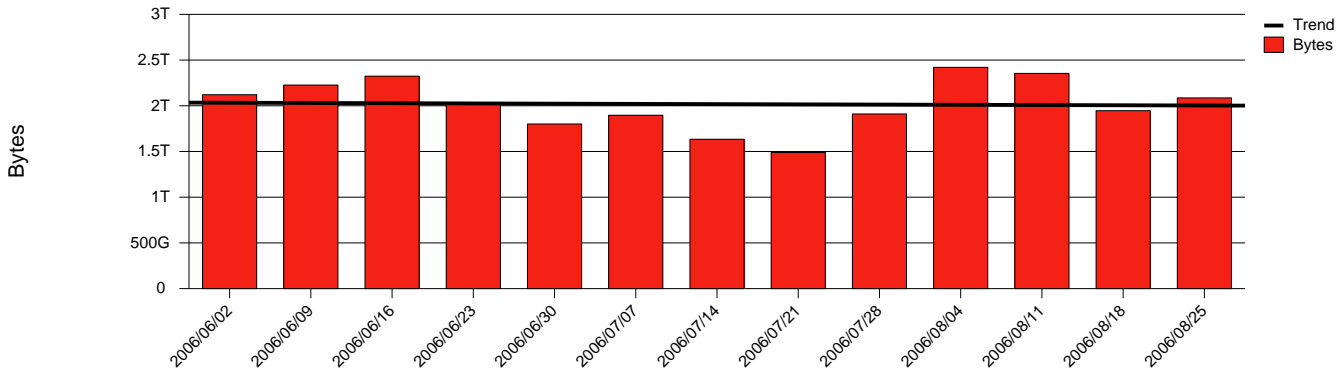

Monthly Health Report

Report for 2006/08/31, Subject: SUNET-A-GBG-GU

LAN/WAN

Total Network Volume by Month

Total Network Volume by Week

Total Network Volume by Day

Situations to Watch

Rank	Element Name	Variable	Threshold	Monthly Average		Days to (from)
			Value	Actual	Predicted	Threshold
1	gu2-SRP(In)	Errors (% Frames)	5.000	0.000	0.000	Increasing
2	gu1-SRP(In)	Errors (% Frames)	5.000	0.000	0.000	Increasing
3	gu1-SRP(In)	Volume (Bandwidth %)	80.000	0.652	0.678	Decreasing
4	gu1-SRP(Out)	Volume (Bandwidth %)	80.000	0.518	0.641	Decreasing
5	gu2-SRP(In)	Volume (Bandwidth %)	80.000	0.004	0.003	Decreasing
6	gu2-SRP(Out)	Volume (Bandwidth %)	80.000	0.000	0.000	Decreasing