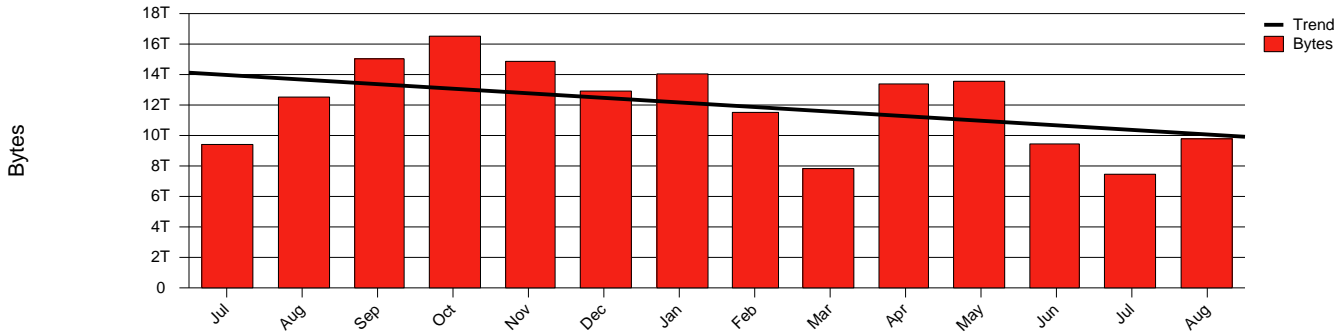

Monthly Health Report

Report for 2006/08/31, Subject: SUNET-A-GBG-GU

LAN/WAN

Total Network Volume by Month

Total Network Volume by Week

Total Network Volume by Day

Situations to Watch

Rank	Element Name	Variable	Threshold	Monthly Average		Days to (from)
			Value	Actual	Predicted	Threshold
1	gu2-SRP(In)	Errors (% Frames)	5.000	0.000	0.000	Increasing
2	gu1-SRP(In)	Errors (% Frames)	5.000	0.000	0.000	Increasing
3	gu1-SRP(In)	Volume (Bandwidth %)	80.000	0.652	0.678	Decreasing
4	gu1-SRP(Out)	Volume (Bandwidth %)	80.000	0.518	0.641	Decreasing
5	gu2-SRP(In)	Volume (Bandwidth %)	80.000	0.004	0.003	Decreasing
6	gu2-SRP(Out)	Volume (Bandwidth %)	80.000	0.000	0.000	Decreasing