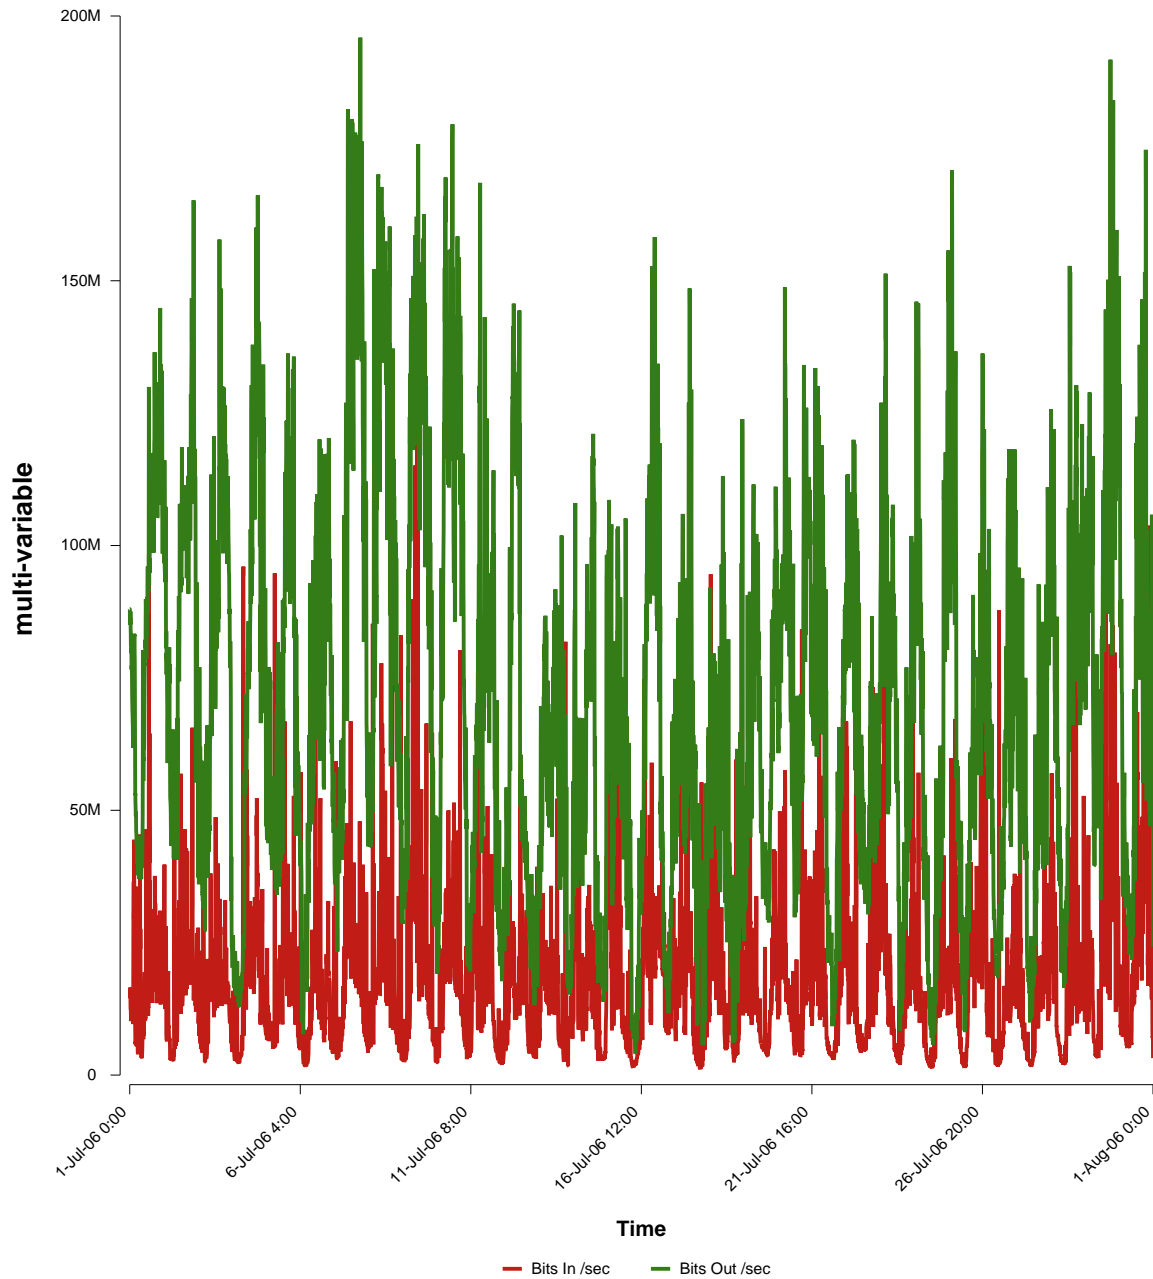

eHealth Trend Report

Divide by Time

SUNET-A-VISBY-HGO

Auto Range: Last Month
From: 2006/07/01 00:00
To: 2006/07/31 23:59

Created: 2006/08/02 07:45:19