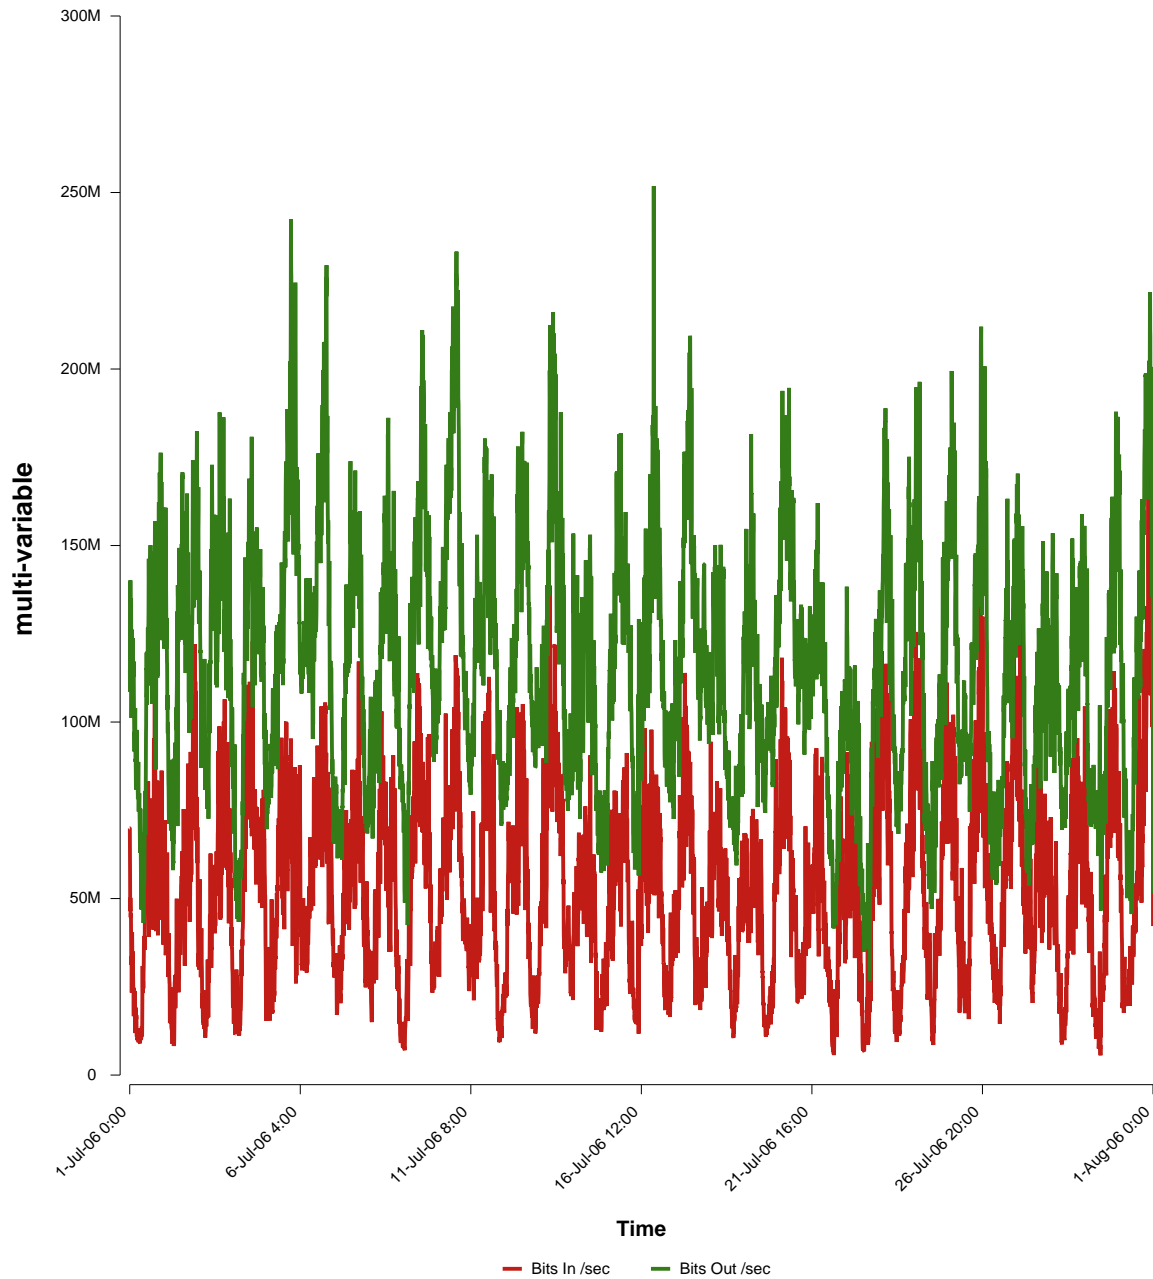

eHealth Trend Report

Divide by Time

SUNET-A-VASTERAS-MDH

Auto Range: Last Month
From: 2006/07/01 00:00
To: 2006/07/31 23:59

Created: 2006/08/02 07:20:53