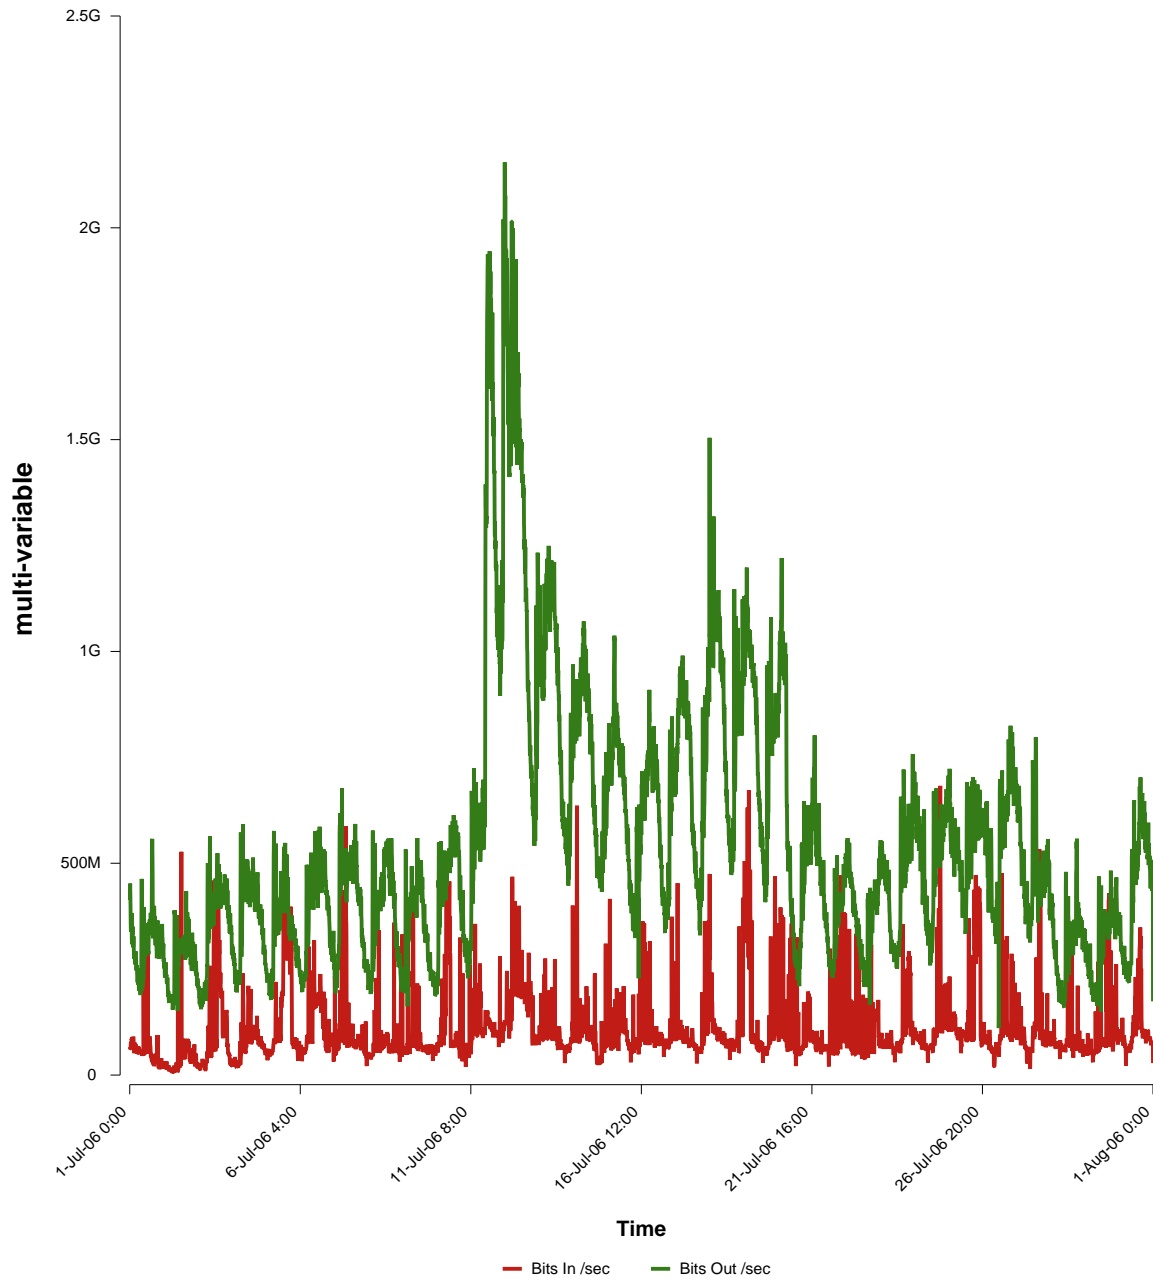

# eHealth Trend Report

Divide by Time

## SUNET-A-UMEA-UMU

Auto Range: Last Month  
From: 2006/07/01 00:00  
To: 2006/07/31 23:59

Created: 2006/08/02 06:50:19