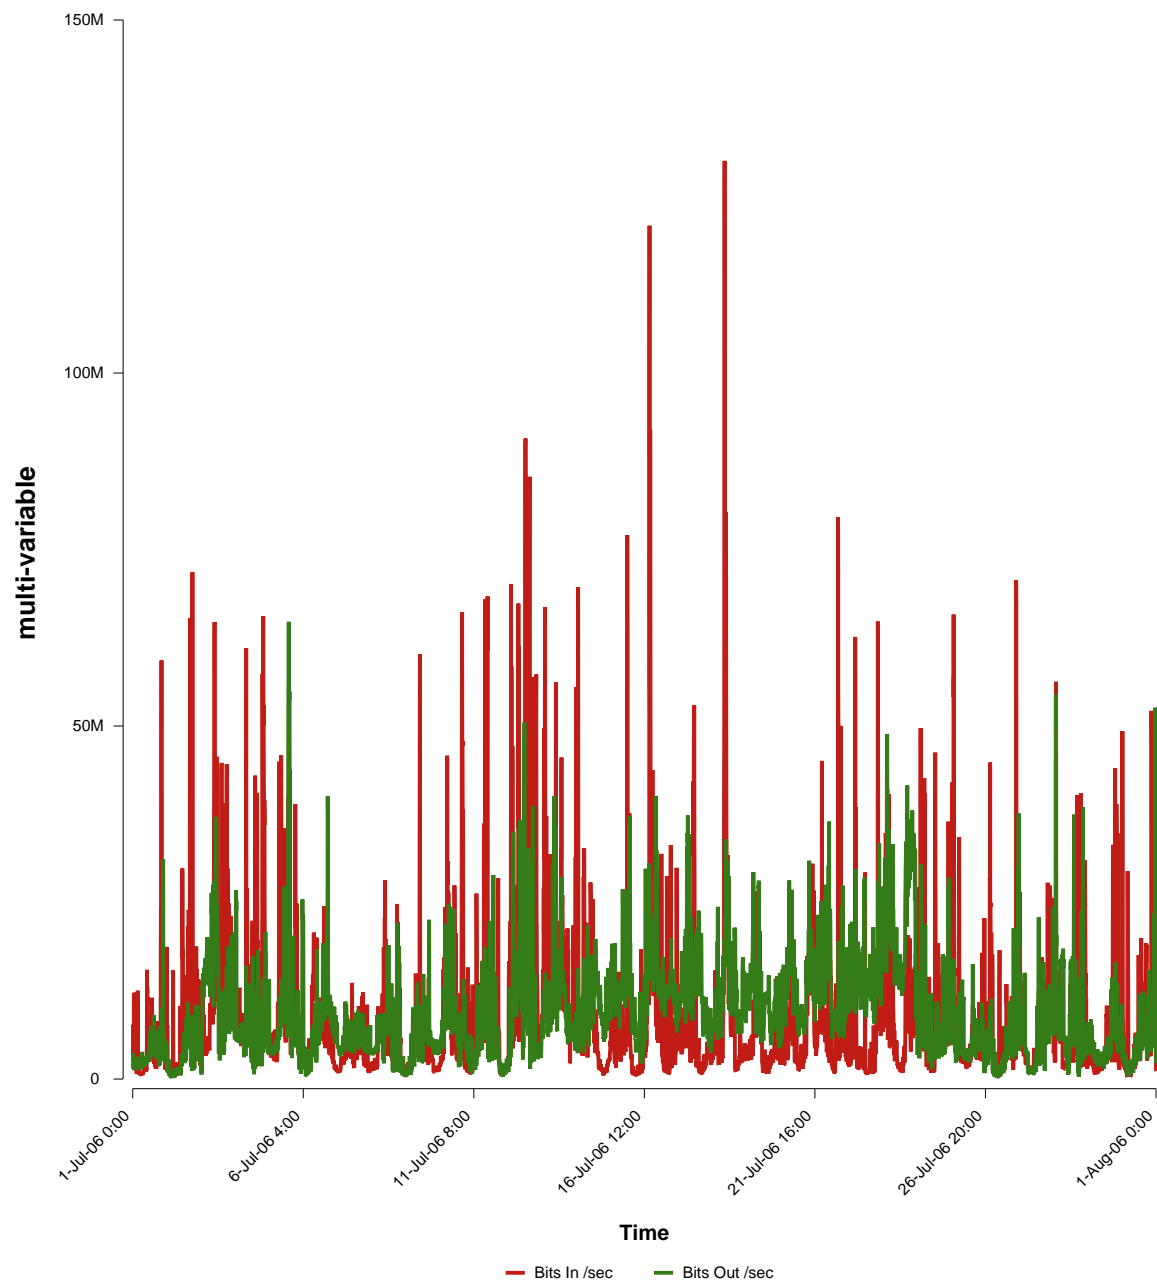

# eHealth Trend Report

Divide by Time

## SUNET-A-TROLLHATTAN-HTU

Auto Range: Last Month  
From: 2006/07/01 00:00  
To: 2006/07/31 23:59

Created: 2006/08/02 06:40:18