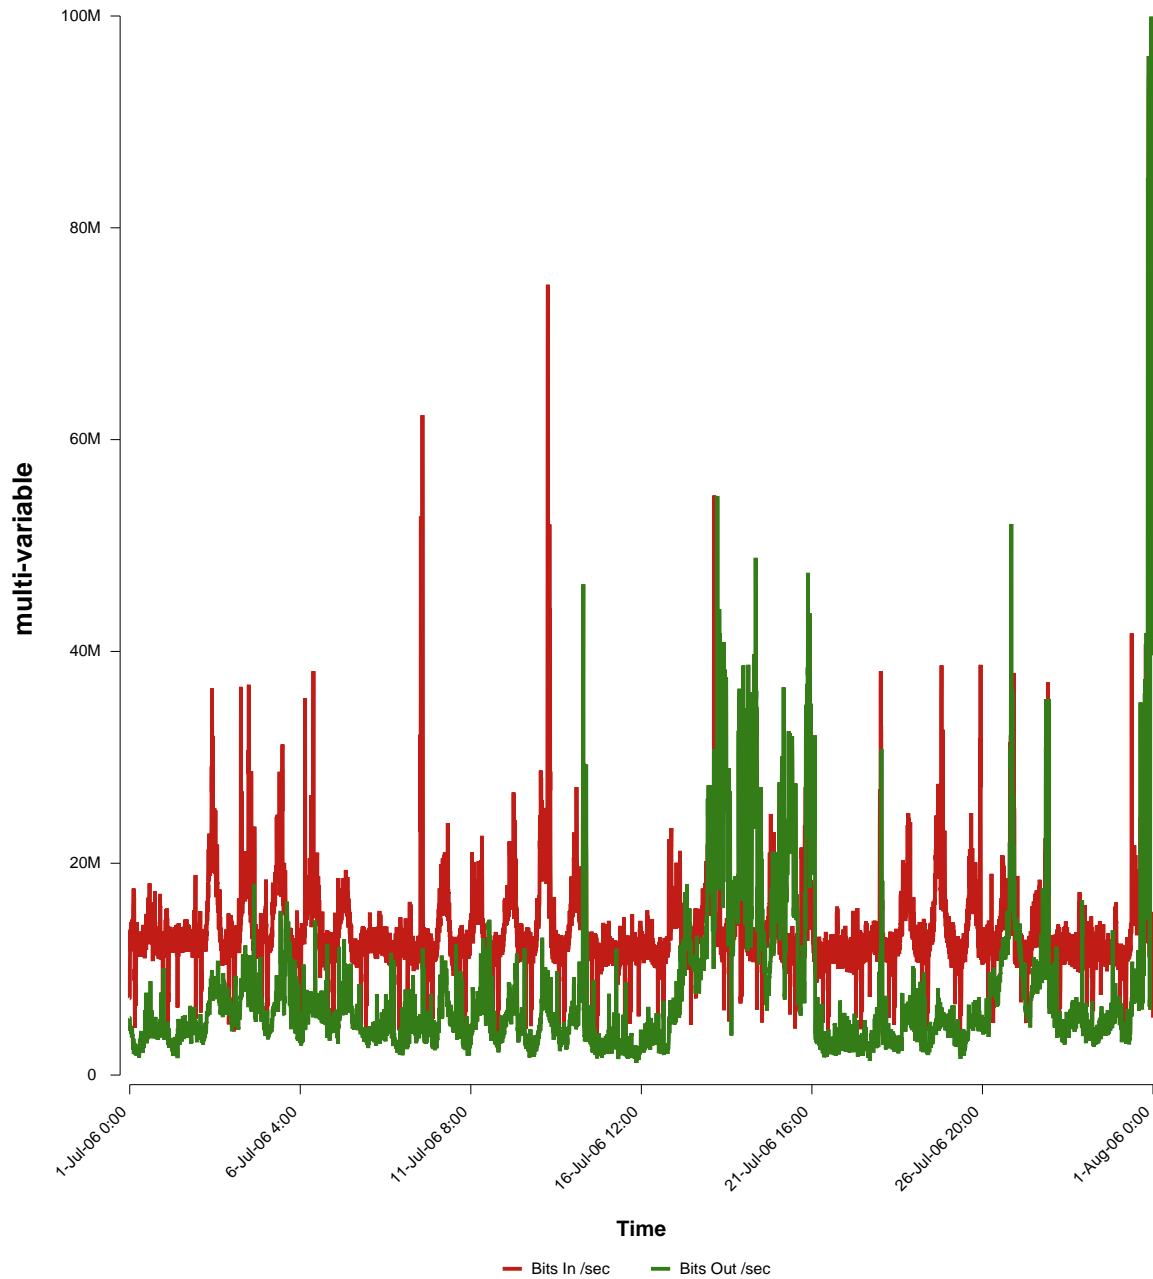

# eHealth Trend Report

Divide by Time

## SUNET-A-SUNDSVALL-MH

Auto Range: Last Month  
From: 2006/07/01 00:00  
To: 2006/07/31 23:59

Created: 2006/08/02 06:30:18