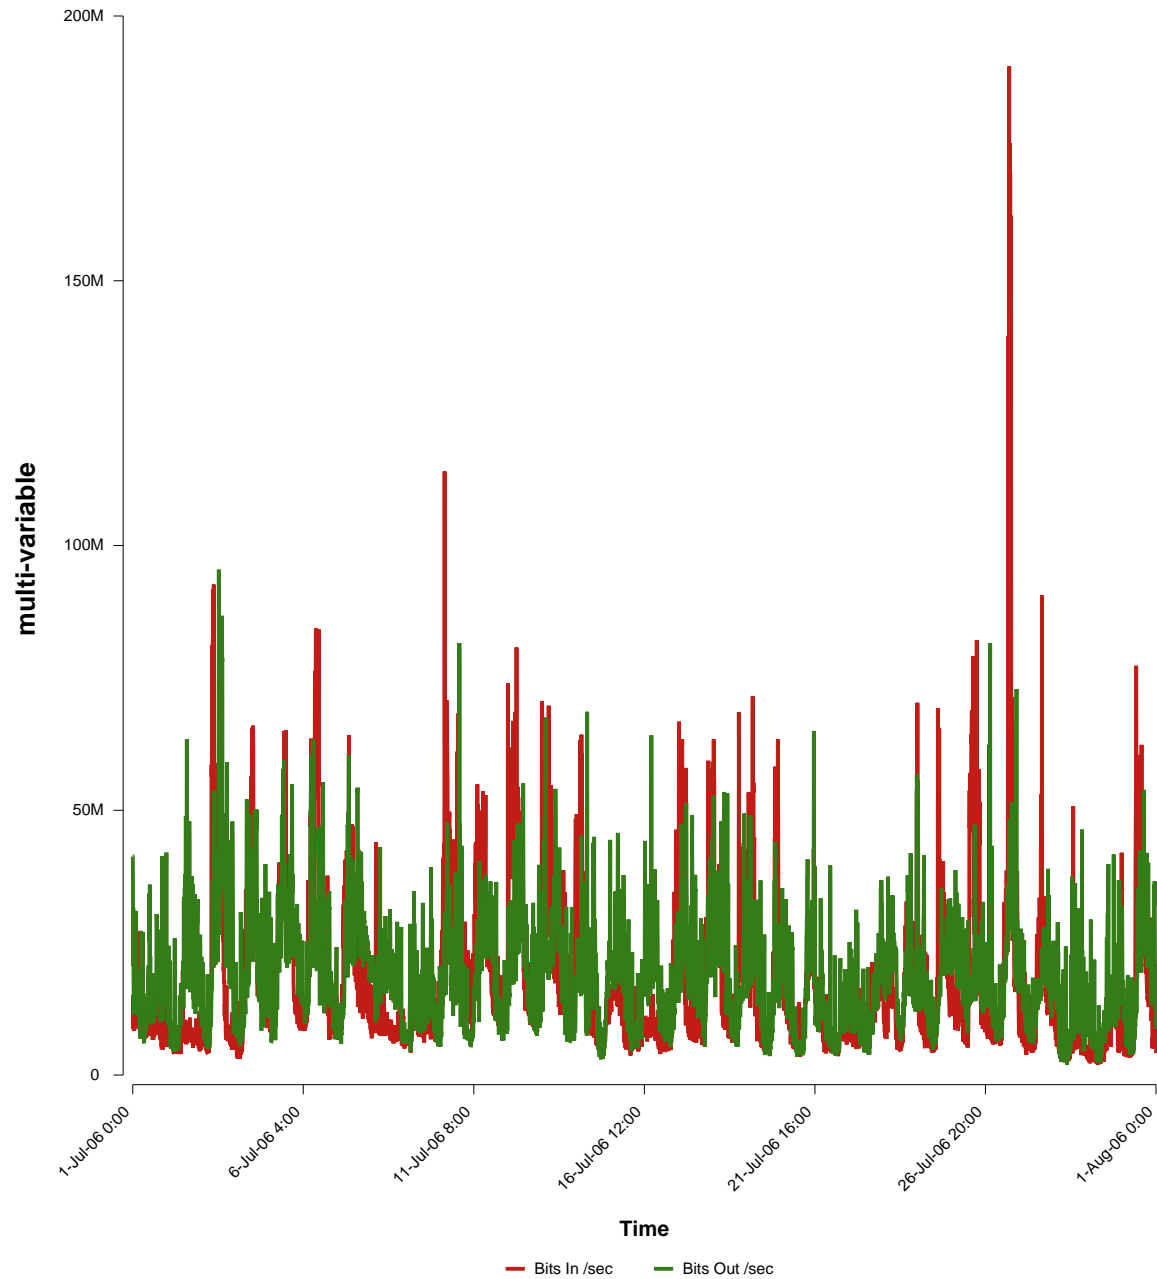

# eHealth Trend Report

Divide by Time

## SUNET-A-STHLM-SU

Auto Range: Last Month  
From: 2006/07/01 00:00  
To: 2006/07/31 23:59

Created: 2006/08/02 06:20:53