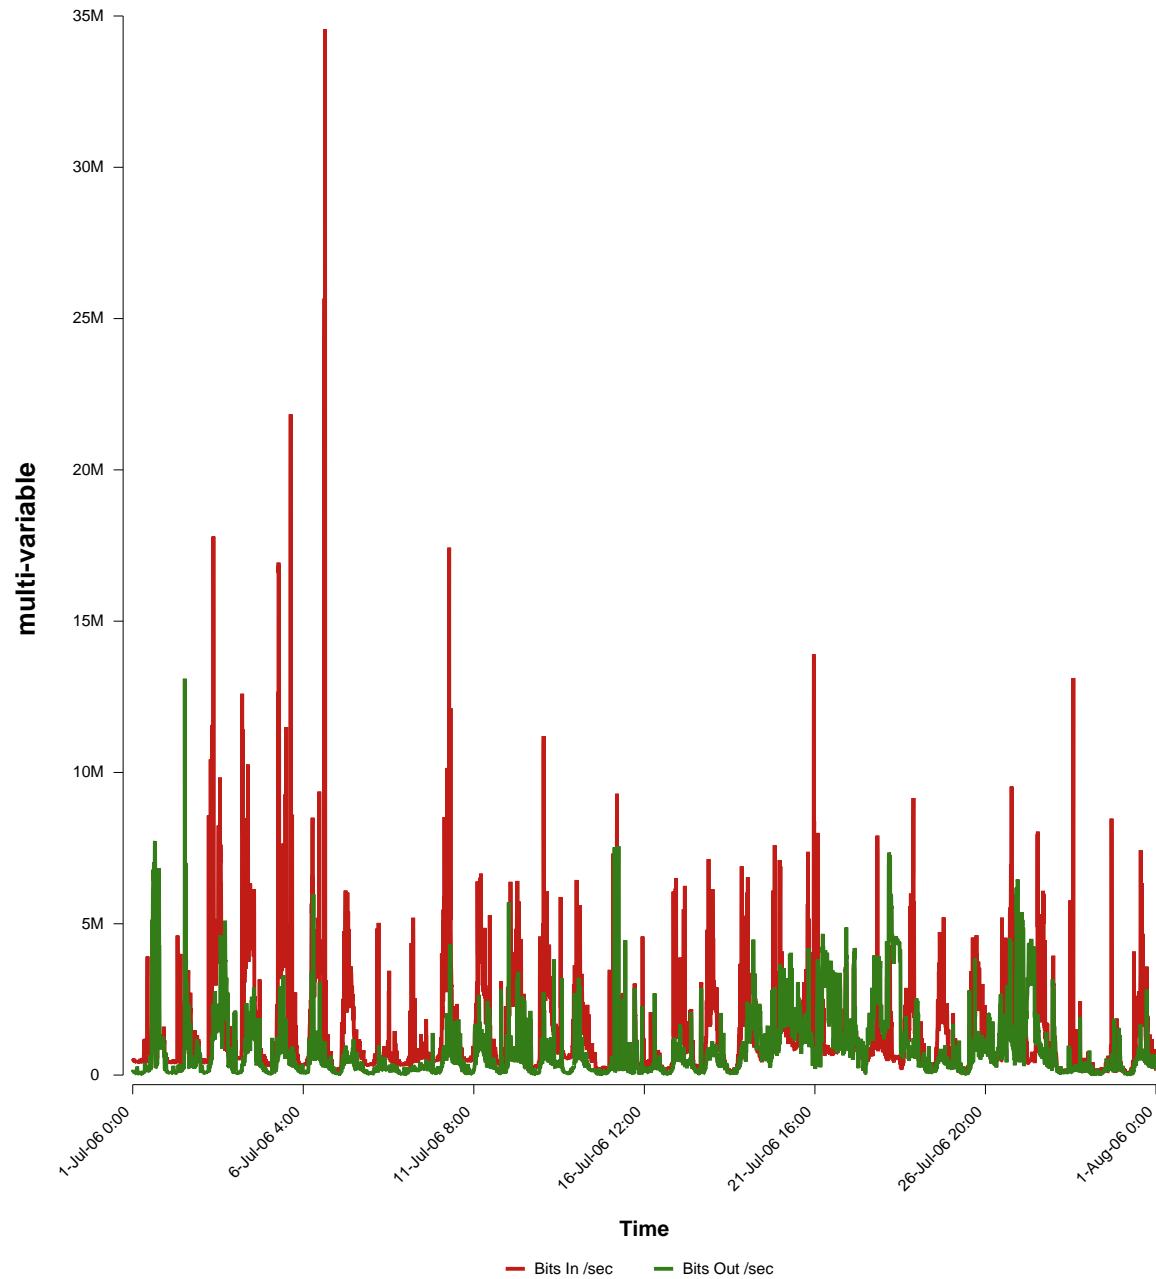

eHealth Trend Report

Divide by Time

SUNET-A-STHLM-SH

Auto Range: Last Month
From: 2006/07/01 00:00
To: 2006/07/31 23:59

Created: 2006/08/02 06:10:18