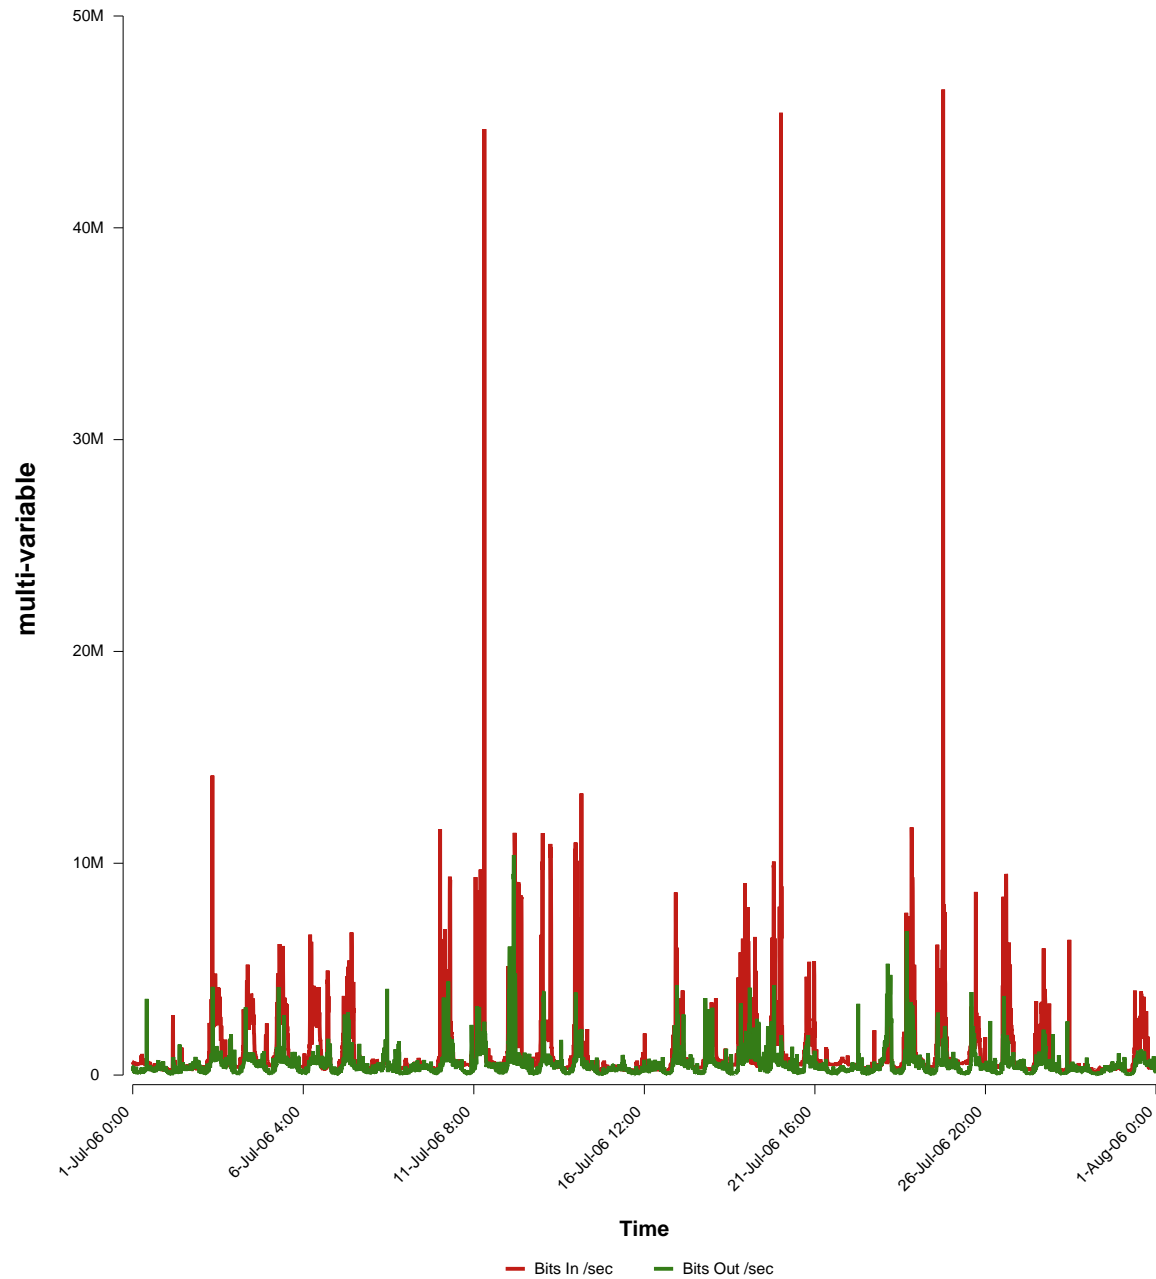

eHealth Trend Report

Divide by Time

SUNET-A-STHLM-LHS

Auto Range: Last Month
From: 2006/07/01 00:00
To: 2006/07/31 23:59

Created: 2006/08/02 06:03:03