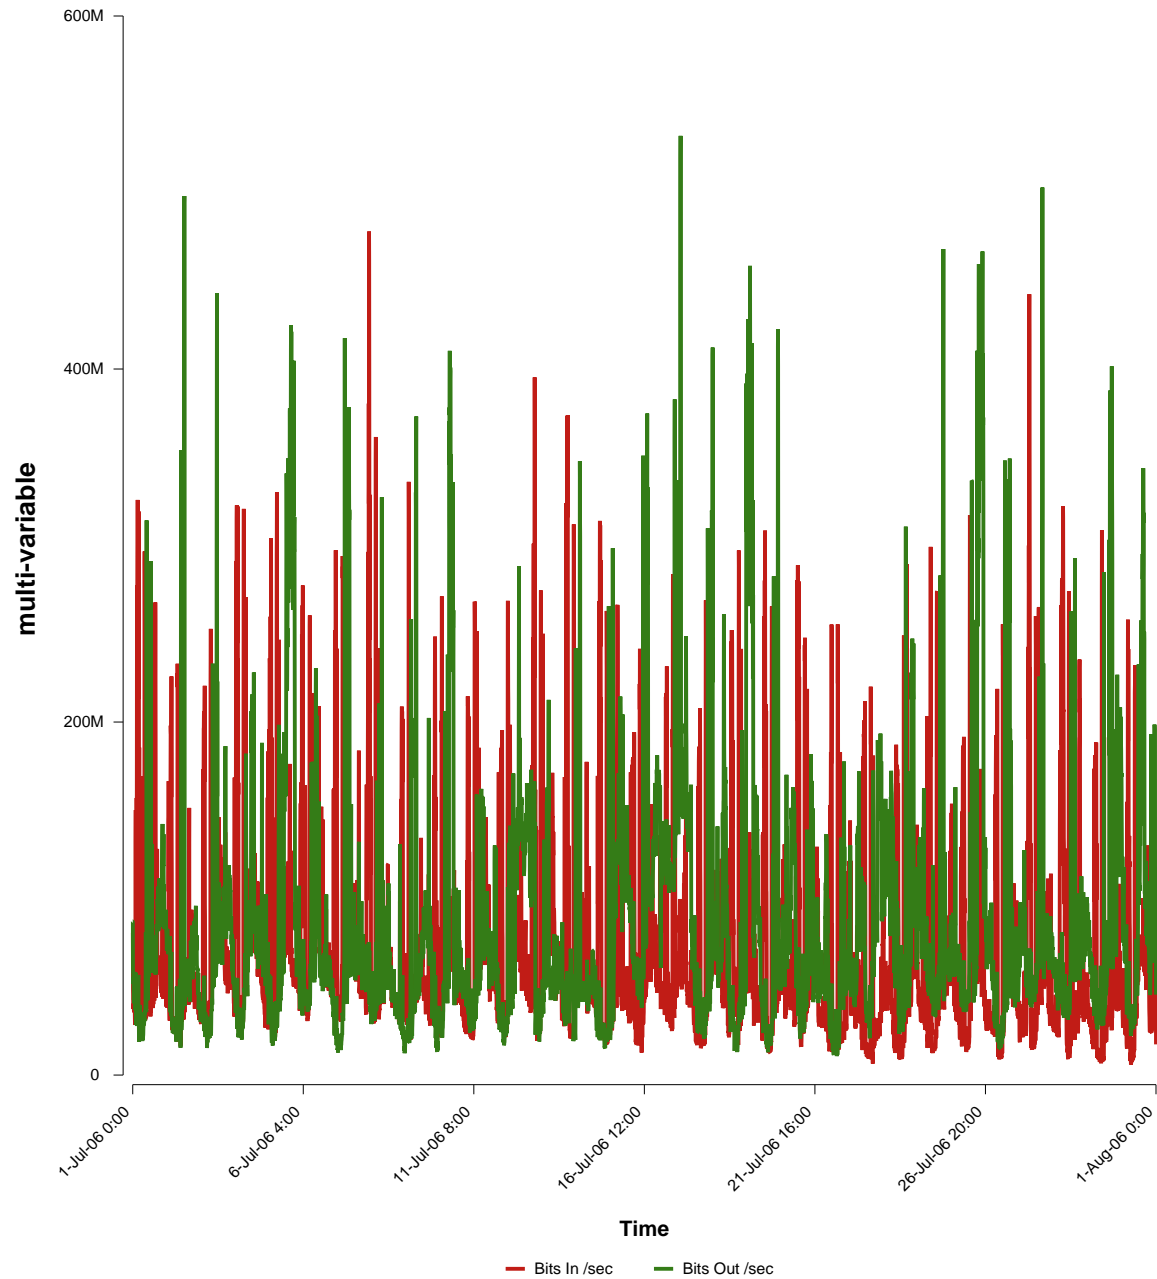

# eHealth Trend Report

Divide by Time

## SUNET-A-STHLM-KTH

Auto Range: Last Month  
From: 2006/07/01 00:00  
To: 2006/07/31 23:59

Created: 2006/08/02 05:50:17