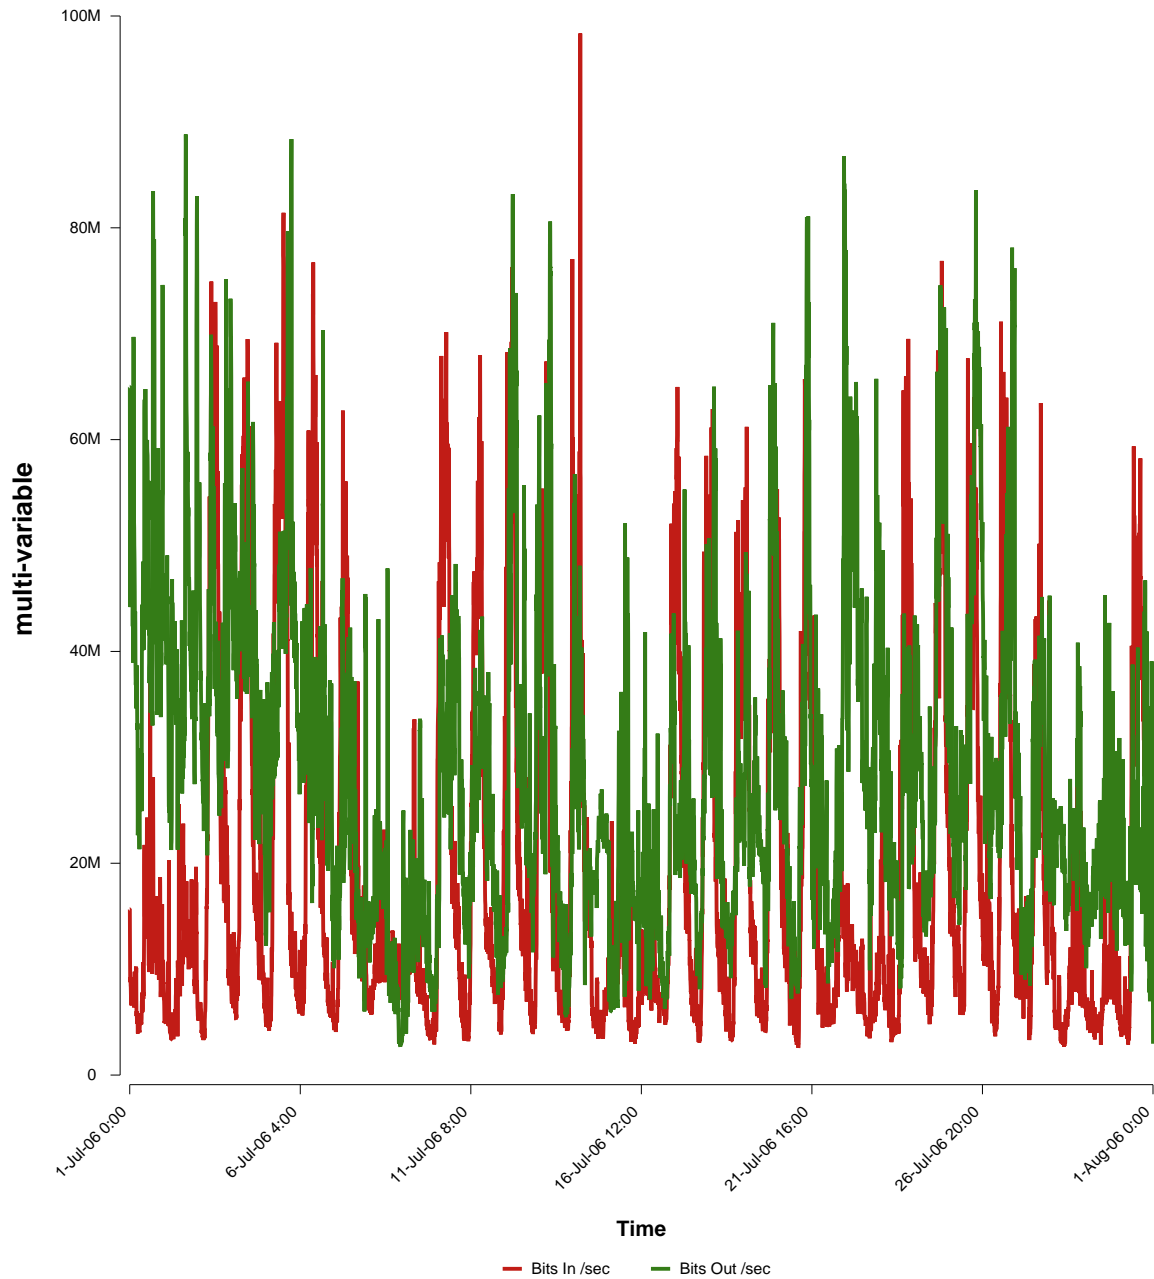

eHealth Trend Report

Divide by Time

SUNET-A-STHLM-KI

Auto Range: Last Month
From: 2006/07/01 00:00
To: 2006/07/31 23:59

Created: 2006/08/02 05:40:17