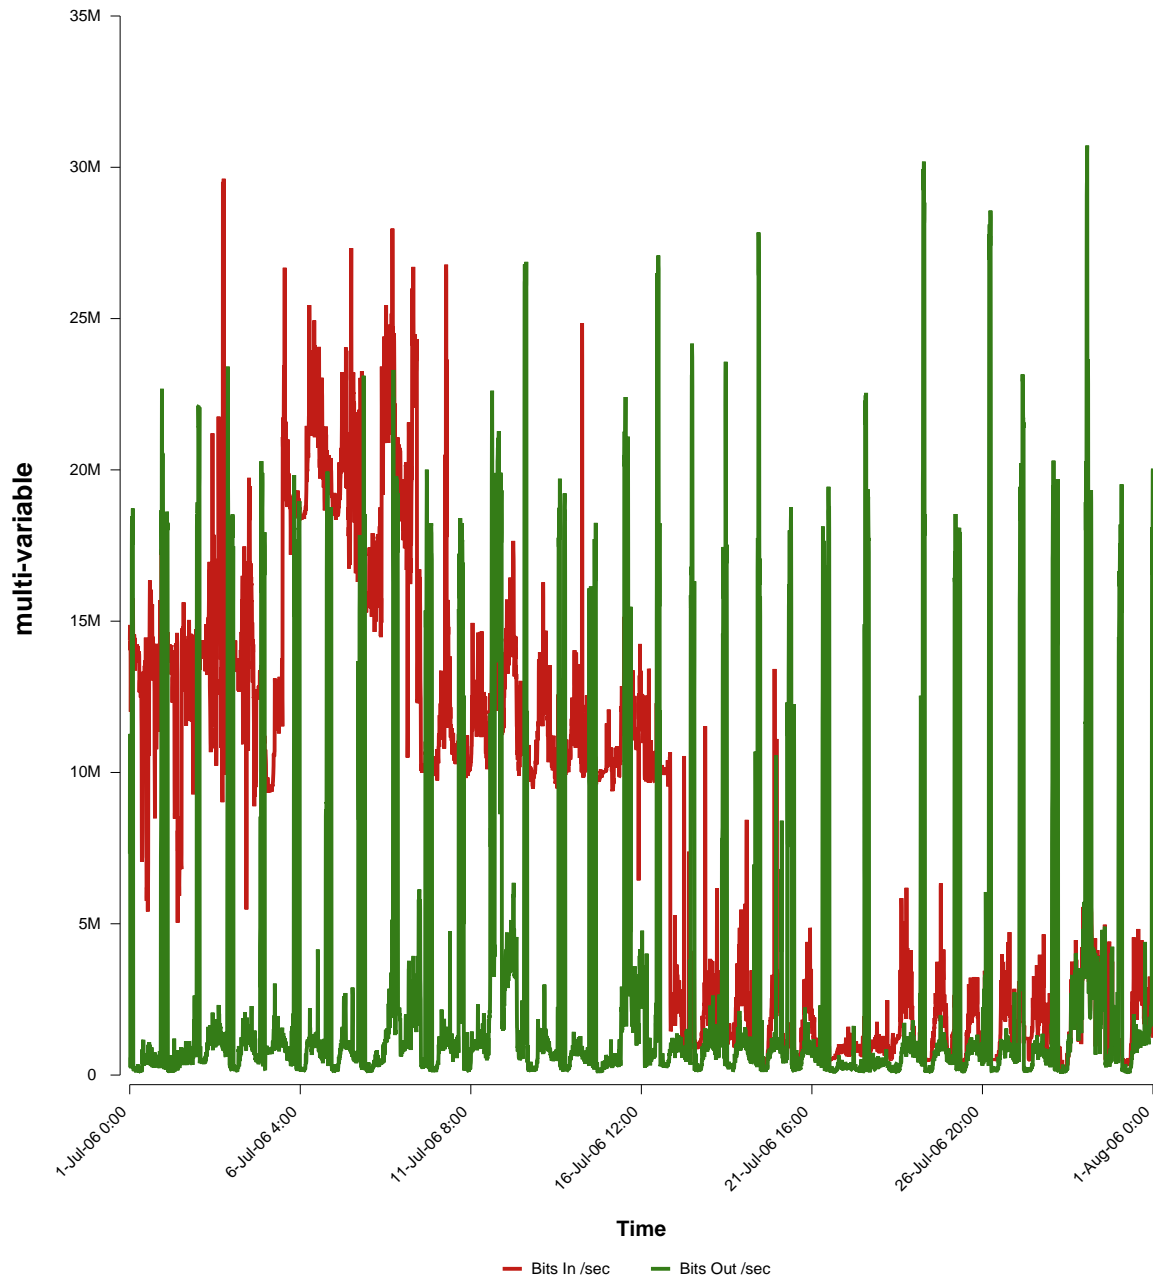

eHealth Trend Report

Divide by Time

SUNET-A-STHLM-HHS

Auto Range: Last Month
From: 2006/07/01 00:00
To: 2006/07/31 23:59

Created: 2006/08/02 05:30:18