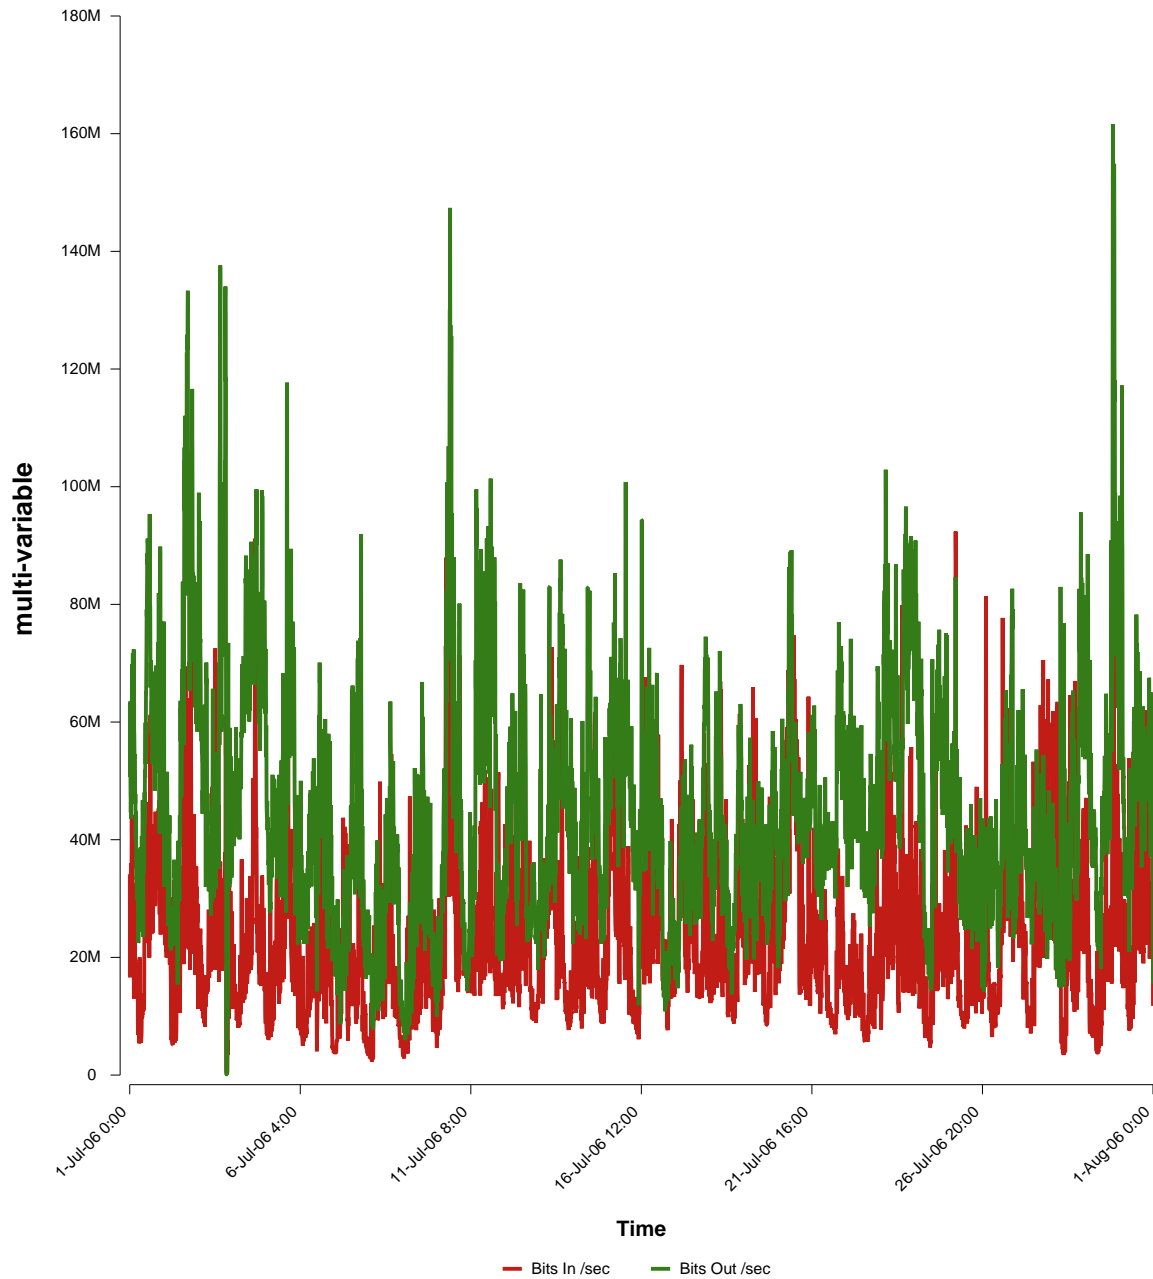

# eHealth Trend Report

Divide by Time

## SUNET-A-SKOVDE-HIS

Auto Range: Last Month  
From: 2006/07/01 00:00  
To: 2006/07/31 23:59

Created: 2006/08/02 05:20:56