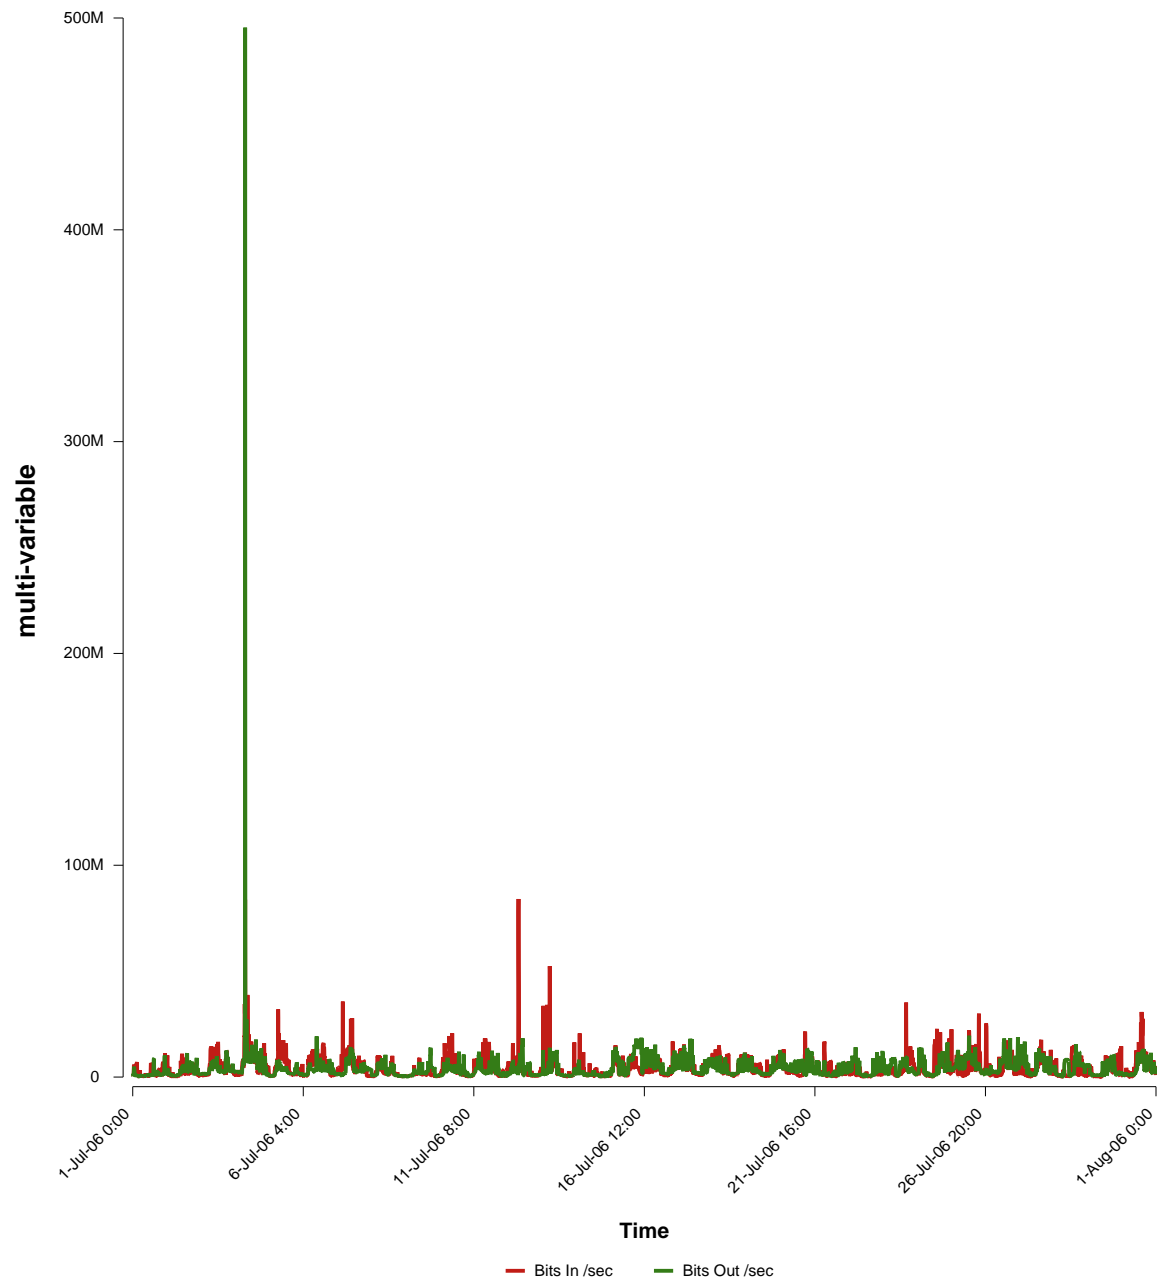

# eHealth Trend Report

Divide by Time

## SUNET-A-OREBRO-ORU

Auto Range: Last Month  
From: 2006/07/01 00:00  
To: 2006/07/31 23:59

Created: 2006/08/02 05:00:17