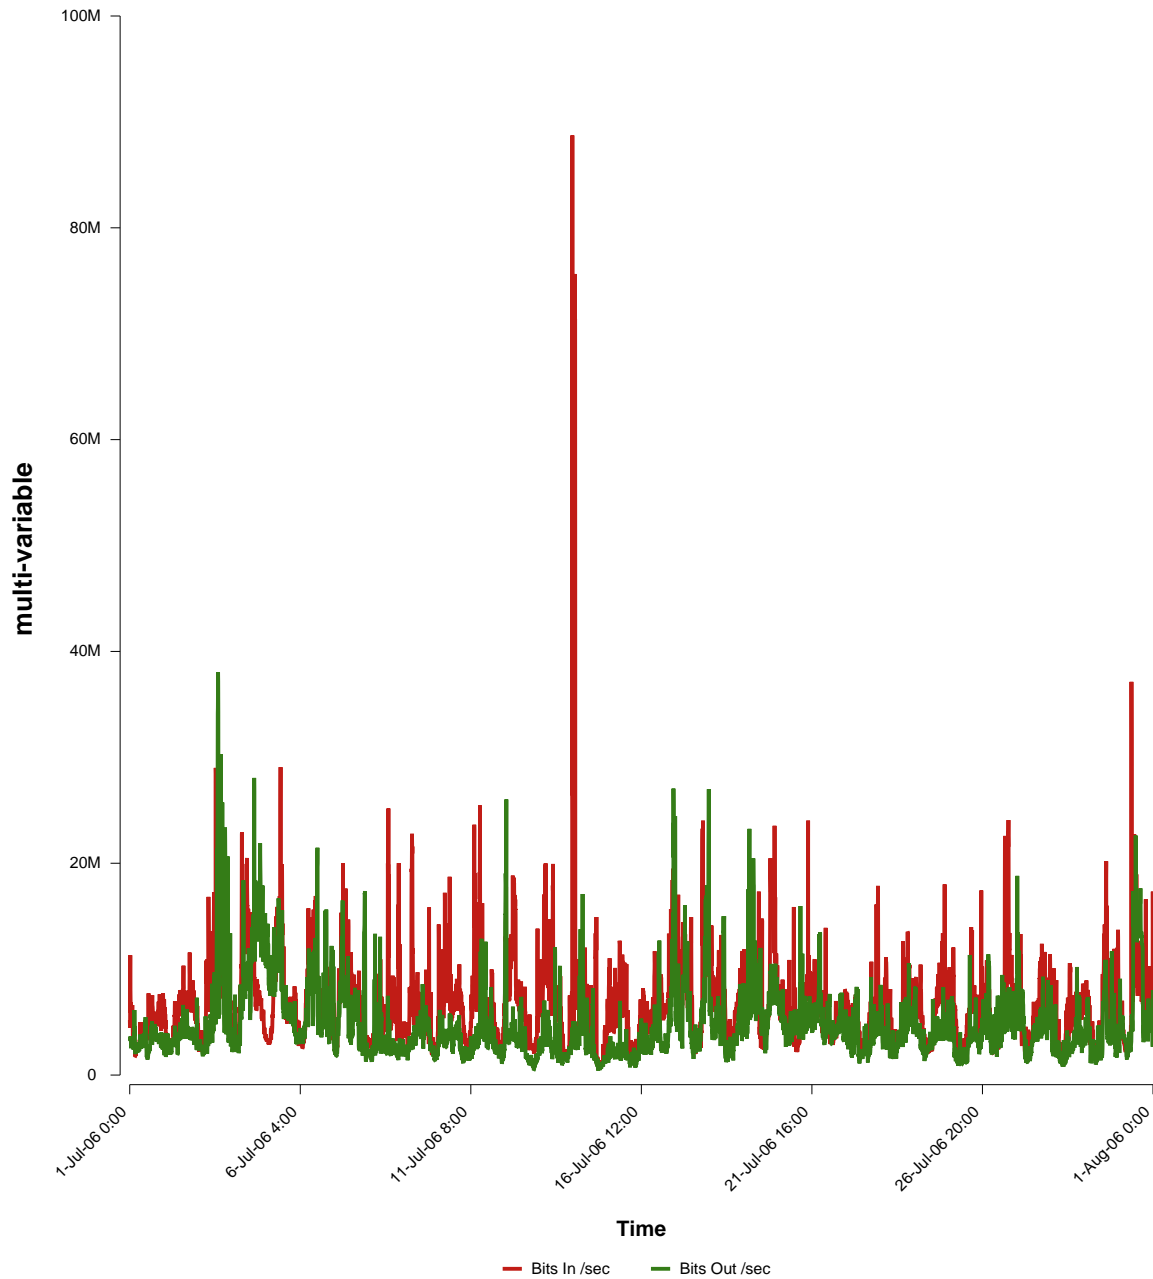

# eHealth Trend Report

Divide by Time

## SUNET-A-MALMO-MAH

Auto Range: Last Month  
From: 2006/07/01 00:00  
To: 2006/07/31 23:59

Created: 2006/08/02 04:50:18